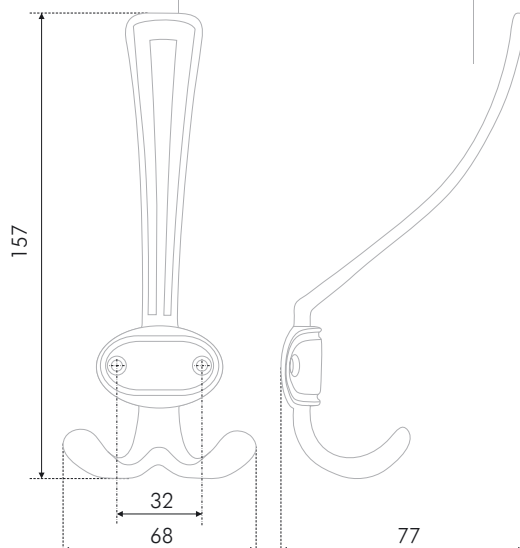

LORD

K306

Статный трёхрожковый крючок LORD безукоризненно сочетается с классическими и неоклассическими интерьерами. Модель, оправдывая своё название, объединяет черты английского стиля — аристократичную сдержанность, безупречный вкус и высокое качество материалов. Благодаря основательной форме на этот крючок можно повесить тяжелые вещи, например, верхнюю одежду и сумки. LORD идеально подходит для прихожих.

LORD statuary, three-horn needle ideally fits classical and neoclassical interiors. The model, justifying its name, combines English style marks: aristocratic reserve, distinguished taste and materials high quality. Thanks to a solid shape you can hang heavy things, for example, overclothes and bags. LORD ideally fits halls.

Тип крючка Type of hooks	Артикул Article	Максимальная нагрузка, кг Maximum load capacity	Вес, г Weight	Цвет Color
Трёхрожковый крючок / Three-horn hook	K306AB.2	15	135	Старинная латунь / Antique brass
	K306ABL.2	15	135	Старинный чёрный / Antique black
	K306BAZ.2	15	135	Чёрный старинный цинк / Black antique zinc