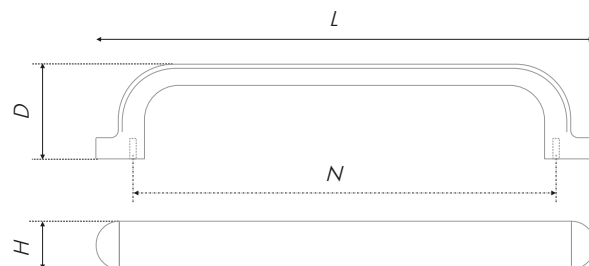

N	L	H	D	L	H	D
160	183	29	16	24	30	24

Тип ручки Type of handle	Артикул Article	Вес Weight	Цвет Color
Ручка-кнопка Handle-knob	RC333CP.4	65	Хром полированный / Chrome polished Матовый атласный никель / Matt satin nickel Матовый тёмный никель / Matt dark nickel Белый / White
	RC333MBSN.4	65	
	RC333MDN.4	65	
	RC333W.4	65	
Ручка-скоба Handle-brace	RS333CP.4/160	131	
	RS333MBSN.4/160	131	
	RS333MDN.4/160	131	
	RS333W.4/160	131