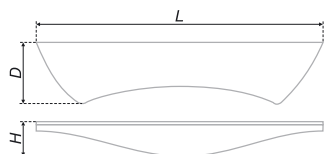

RS175

код / code

RS175CP.1/128

195

204

26

42