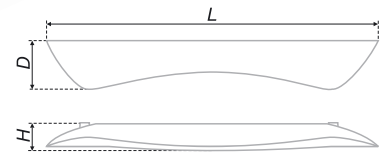

RS253

код / code

RS253CP.4/160

45

196

18

25

RS253CP.1/160

45

196

18

25