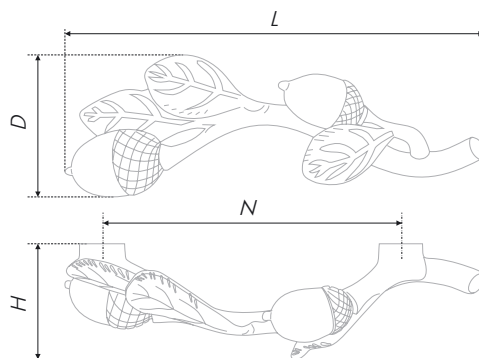

The PIP RS447 and RC117 fittings couple embodies the beauty and charm of pristine nature. PIP nature form will highlight glamour of aeruginous furniture or of furniture made of solid wood. RC117 button will ideally fit small-sized furniture dressers, bedside cabinets, entrance hall sets and classical style vitrines. Important note: PIP braces are sold in couples, the right and the left handles in one set.