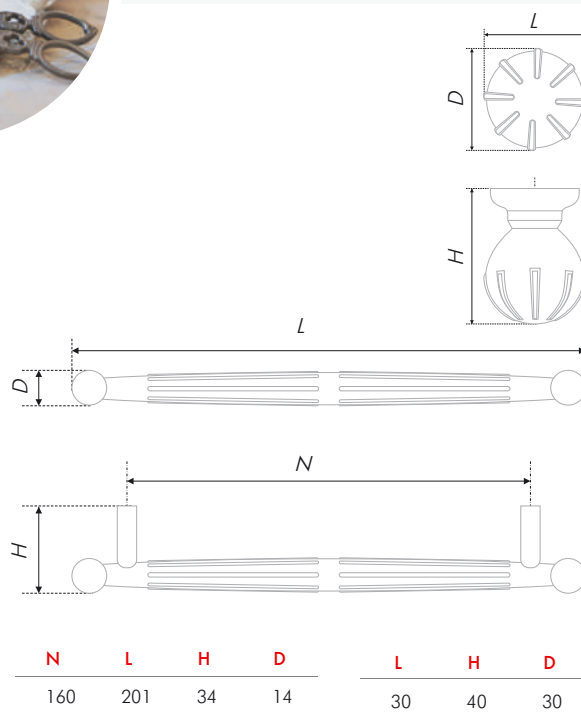

TILDA are the handles with storylines. They easily create associations with castle parapets and defensive fortifications of Northern nations. Oblongish brace with ribby surface and muliebrous roundish lines may become an independent interior element. The same as a large button with the graded leg. A fitting set will successfully supplement stone and wood structures, relief films with nature motive.