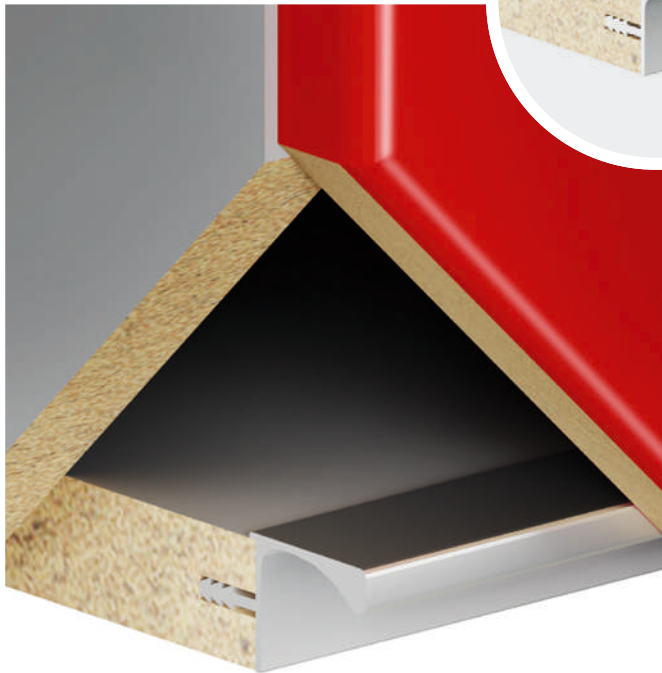

The straight-line GOLA BALANCE looks perfect in modern interiors. Herewith, it is ergonomic in everyday operation and comfortable for manufacturers – all components (end, corner covers, brackets) are sold in the same place. The profile RP052 for top furniture bases complements the bottom floor of the furniture with the handles GOLA BALANCE. RP052 has the cut-in manner of assembly: additional cutting on the front, into which the profile's edge will be inserted, is required for assembly.