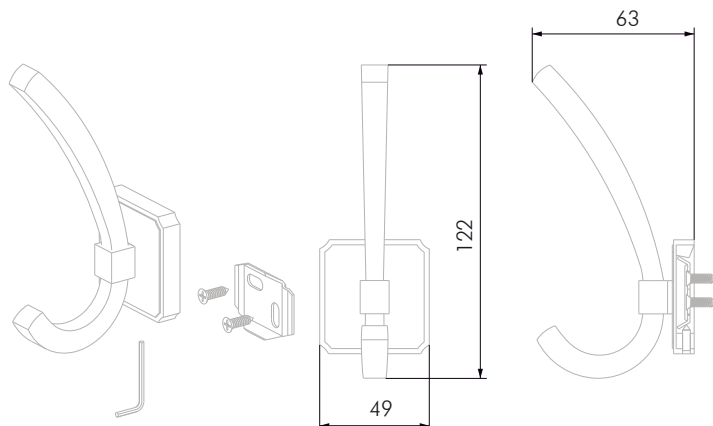

A severe and laconic HENRY is made in Scandinavian style. It reflects practically all dual treats of this direction: severe form and moderate decor, contrast and dilute tones, visual lightness and serious loading capacity of 15 kg. HENRY will show its responsible and hardworking nature in the entrance halls, sleeping rooms, bathrooms and nurseries, practically everywhere, where you need to arrange things. The model doesn't have grey areas and it is distinctive thanks to the hidden fastening. The assembly to a front is carried out with the help of a special board, located under the hook's cover.

Тип крючка Type of hooks	Артикул Article	Максимальная нагрузка, кг Maximum load capacity	Вес, г Weight	Цвет Color
Двухрожковый крючок / Two-horn hook	K217BSN.9	15	174	Атласный сатиновый никель / Brushed satin nickel
	K217BAZ.9	15	174	Чернёный старинный цинк / Black antique zinc
	K217BL.9	15	174	Матовый черный / Matt black
	K217AB.9	15	174	Старинная латунь / Antique brass