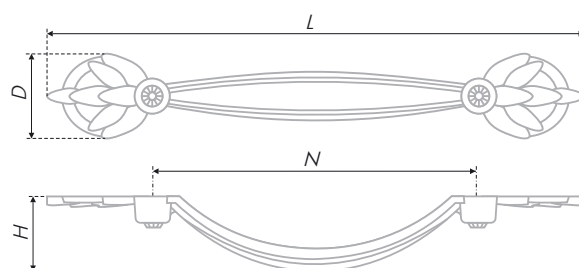

Dressers and bedside tables, narrow drawers and delicate fronts dream about RS418 thin brace with flower pattern. A fancy handle with the delicate crystal incrustation will fit creative furniture, interiors with a twist and will become an independent decorative accent.