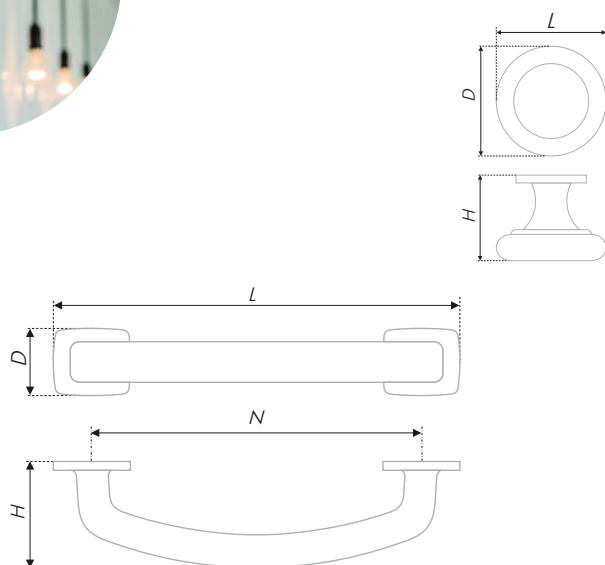

Fitting pair MONO RS424 and RC414 continues the monologue about ergonomic and stylish furniture, in which everything is considered, including handles. Smooth, well-rounded easy to handle form, universal design, fitting to the loft and minimalism style furniture. Talking about MONO briefly it is a laconic detail for the comfort life.