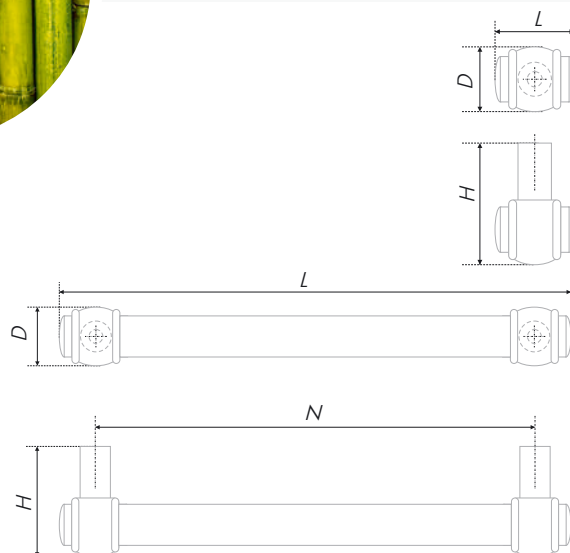

Pot rack is an indisputable leader of decorative fittings market. A BAMBOO is an indisputable leader of pot racks. A set of RR008 laconic handle-pot rack and RC019 handle-button will freely supplement modern classics or loft interior, and will be appropriate for classical fronts. Thanks to a wide range of dimensions: from a small button to a long pot rack – these handles may be mounted on the fronts and modules of any size, creating interior unique and complete image.