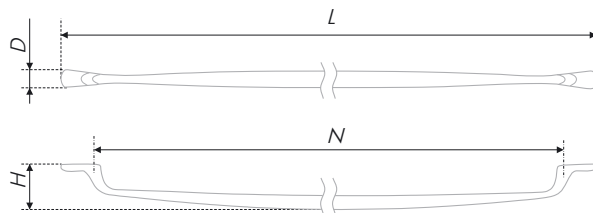

NEOLINE is a laconic model for spacious, wide pullout drawers. Thanks to the correct, distinguished shape the handle is comfortable at operation and universal in use. The calm color of Satin Nickel fits a huge range of furniture fronts. NEOLINE will smoothly complement minimalistic furniture at home and in the office.