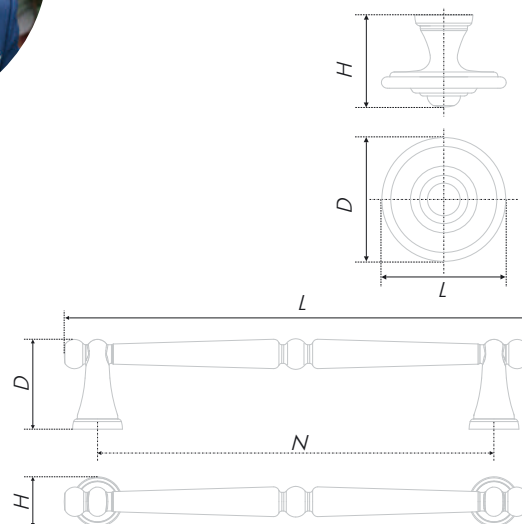

Ручки DOLCE, несмотря на принадлежность к стилю итальянской колониальной классики, будут уместны как на дворцовом гарнитуре, так и на тумбочке в компактной прихожей. Дизайн скобы отчётливо напоминает античные балюстрады, обрамляющие лестничные марши и террасы строений древнего Рима, а кнопка будто бы создана из глины на гончарном круге. DOLCE отвечает принципам базового интерьерного дресс-кода. Как бы ни менялись тренды, какие бы формы и оттенки не назначались «самыми-самыми», классика на все времена остаётся в фаворе и служит маркером хорошего вкуса.

Notwithstanding the appurtenance to the Italian colonial classics style, the handles DOLCE will be appropriate for both palatial furniture set and a small cabinet in a compact entrance hall. The brace design clearly reminds antique balustrades, and it seems like the knob has been made from clay by means of a pottery wheel.