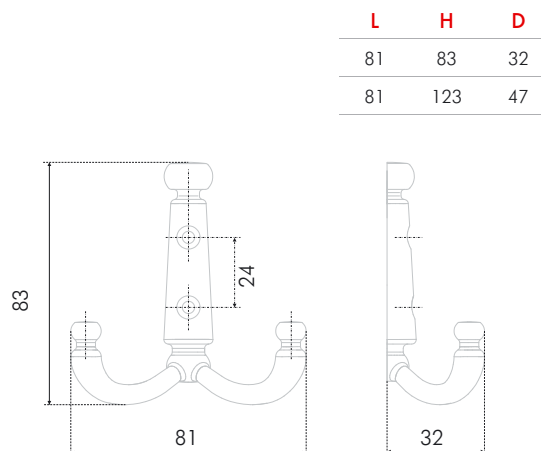

Когда говорят, что классика вечна, имеют ввиду итальянский колониальный стиль, впитавший в себя сюжеты архитектуры древнего Рима и Эллады. Трёх- и двухрожковые крючки DOLCE созданы именно в этой стилистике в самом сердце Италии руками искусных мастеров, бережно хранящих и передающих традиции. Хотите окунуться в роскошный мир древней Греции и почувствовать себя настоящим небожителем с Олимпа — выбирайте лицезубую фурнитуру колониальной коллекции la Famiglia!

When the one says that the classics is everlasting, he or she means Italian colonial style, which has soaked the plots of Ancient Rome and Hellas architecture. Three and two-horn hooks DOLCE are created exactly according to this stylistics in the heart of Italy by hands of the skilled craftsmen, keeping the traditions carefully and transferring them. If you wish to dip into luxuriant world of Ancient Greece and feel yourself a real celestial from Olympus, then you shall choose decorative fitting of the colonial collection la Famiglia!

Тип крючка Type of hooks	Артикул Article	Максимальная нагрузка, кг Maximum load capacity	Вес, г Weight	Цвет Color
Двухрожковый крючок / Two-horn hook	K250MAB.6	15	84	Матовая старинная латунь / Matt antique brass
	K250AP.6	15	84	
	K250AC.6	15	84	
Трёхрожковый крючок / Three-horn hook	K350MAB.6	15	119	Старинная медь / Antique copper
	K350AP.6	15	119	Старинное олово / Antique pewter
	K350AC.6	15	119