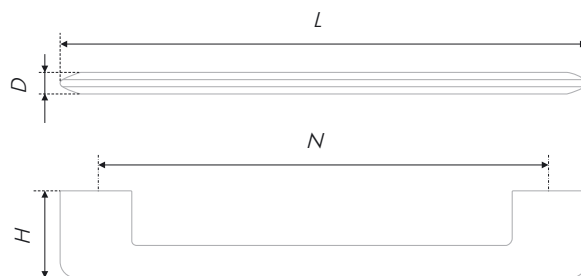

A modern glaze in a severe implementation. A straight, steady brace with BN Black Nickel opalizing covering has been developed for ambitious furniture, with specific attention to the exterior, with ideal lines harmony, deep tone and precious uniform shine. LINK puts the highly possible stylish implication in the furniture theme by supplementing and stressing the interior.