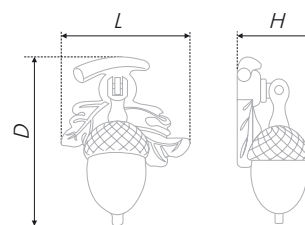

The PIP RS447 and RC117 fittings couple embodies the beauty and charm of pristine nature. PIP nature form will highlight glamour of aeruginous furniture or of furniture made of solid wood. RC117 button will ideally fit small-sized furniture dressers, bedside cabinets, entrance hall sets and classical style vitrines. Important note: PIP braces are sold in couples, the right and the left handles in one set.