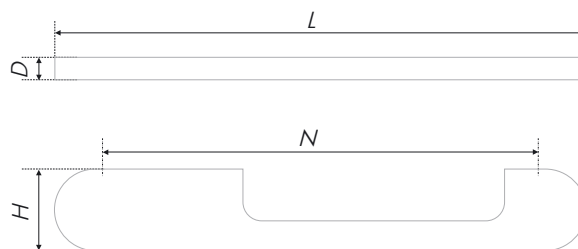

Затейливая модель RS256 создана для простой мебели, которая нуждается в интересных элементах. Необычная форма скобы, лишённая углов, добавит изюминку мебельному гарнитуру в стилистике модерн. Скоба представлена в спокойном матовом оттенке сатиновый хром, который уместен на фасадах широкого спектра цветов и фактур. Ручку RS256 можно размещать как горизонтально, так и вертикально. Она приспособливается к разным поверхностям, демонстрируя свои грани и вырез под захват, игриво выполненный до середины.

A fanciful model RS256 is created for simple furniture, which needs interesting elements. The brace is represented in a calm mat tone of satin chrome, which looks appropriate on the fronts of a wide array of the colours and textures. The handle RS256 may be arranged both horizontally and vertically. It adjusts to different surfaces, demonstrating its edges and a gain for handling.