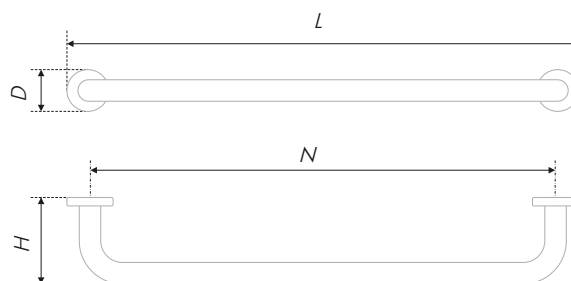

HYGGE handle is the embodiment of Scandinavian happiness with minimal amount of details and increased attention to functionality. The model is distinguished by its design elegance and simplicity. HYGGE cast streamline form integrates into a whole with the furniture set, making a complete, laconic image. Absence of edges and sharp transitions ensures daily use perfect ergonomics.