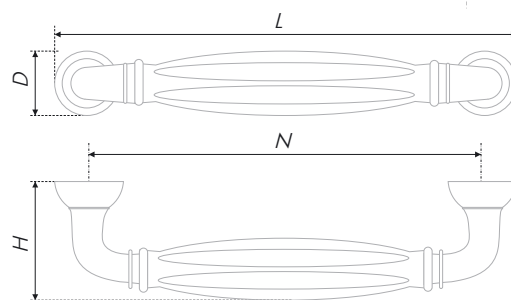

TIFFANY

RS121, RC121

Нежная TIFFANY RS121 символизирует чистоту и лёгкость. Белоснежная керамика, дополненная широкой гаммой покрытий, создает простор для выбора идеальной ручки, которая станет украшением и удобной деталью мебельного гарнитура. Керамика в сочетании с чёрным старинным цинком будет гармонично смотреться на фактурных фасадах холодных оттенков гарнитуров в романтическом и неоклассическом стилях. Старинная латунь может стать смягчающим штрихом мебели с тёплыми и белыми глянцевыми поверхностями. TIFFANY, благодаря вариативности цветовых решений, создает простор для фантазии и легко уживается с разнообразной мебелью!

A loving TIFFANY RS121 symbolizes purity and lightness. The handle will look harmonically on both cold color texture fronts in romantic and neoclassical styles and furniture with warm and white enameled surfaces. Thanks to the variety of color solutions TIFFANY provides freedom for imagination and easily gets along with various furniture!

N	L	H	D	L	H	D
96	117	37	21	32	31	32
128	148	39	21			

Мебельные ручки MODERN / Furniture handles MODERN

Тип ручки Type of handle	Артикул Article	Вес Weight	Цвет Color
Ручка-кнопка Handle-knob	RC121AB.4/W RC121BAZ.4/W	42 42	Старинная латунь / Белый / Antique brass / White
Ручка-скоба Handle-brace	RS121BAZ.4/96/W RS121BAZ.4/128/W RS121AB.4/96/W RS121AB.4/128/W	113 143 113 143	Чёрный старинный цинк / Белый / Black antique zinc / White

ЛИМИТИРОВАННАЯ СЕРИЯ