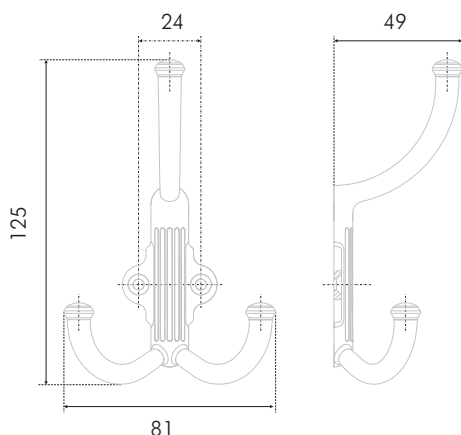

Two and three-horn hooks RIGATA, repeating the forms of majestic ancient columns, will help to complete a furniture project in luxuriant colonial style. The design with vertical facets and massive bearable load responds to the situation and time adequately. You can entrust the things, weighting up to 15 kg to the little Titans. The Italian colonial classics pays careful attention to the details, and the largest possible array of things is thought-out in the hooks RIGATA: from allegation to the number of facets and form of ferrules.

Тип крючка Type of hooks	Артикул Article	Максимальная нагрузка, кг Maximum load capacity	Вес, г Weight	Цвет Color
Двухрожковый крючок / Two-horn hook	K251MAB.6	15	80	Матовая старинная латунь / Matt antique brass
	K251AP.6	15	80	
	K251AC.6	15	80	Старинное олово / Antique pewter
Трёхрожковый крючок / Three-horn hook	K351MAB.6	15	120	Старинная медь / Antique copper
	K351AP.6	15	120	
	K351AC.6	15	120