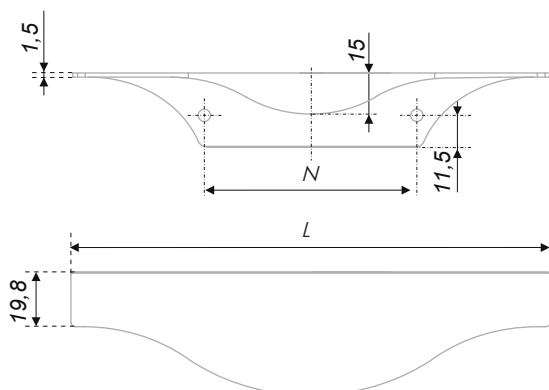

Размер	N	L	H	D
150	64	147	45	27
200	96	197	45	27
300	192	297	45	27
400	224	397	45	27
450	256	447	45	27
500	320	497	45	27
600	416	597	45	27
800	304*2	797	45	27