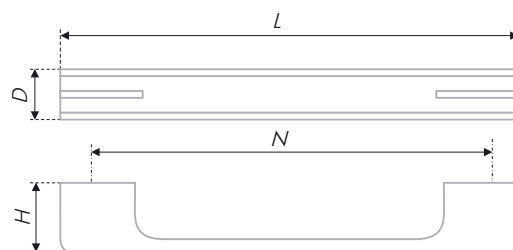

A monochrome brace gained fame and love of the designers from the very first day of its appearance on the market. The best things, which the up-to-date decorative fittings may offer, have been united in it harmoniously: a wide, comfortable for handling form, a severe, but not noisy design, which may be easily mixed together with all types of furniture, high quality Mat insertions of a contrast color, divided by smooth metal glaze. The final advantage is a pleasant range of lengths: from 96 mm to 384 mm.