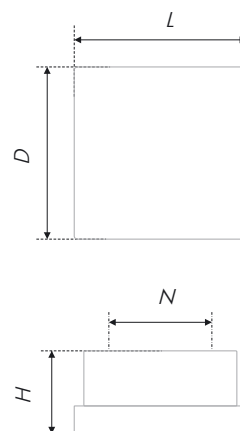

Смелый почерк авангардизма легко читается в простых и точных формах этой скобы. МАЛЕВИЧ создан для мебели неординарного дизайна. У модели строгая современная форма - скоба с широкой квадратной площадкой стоит на монолитной прямоугольной ножке.

Такая ручка станет контрастным акцентом в мебели, и поддержат геометрию как строгих, гладких фасадов, так и монохромных фасадов с фрезеровкой.

The courageous character of avant-gardism is easily seen in simple and accurate forms of this brace. MALEVICH is created for non-ordinary designed furniture. The model has a severe modern shape – the brace with a wide four-square platform stands on a solid-cast right angled leg.

This handle will become a contrast accent in furniture and will favor geometry of both severe, smooth fronts and monochrome fronts with shaping.