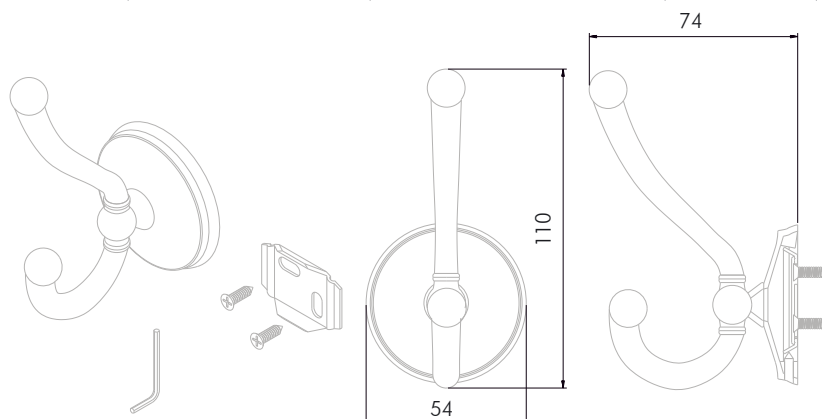

The adherents of Norwegian philosophy lean toward the life in spacious premises, full of light and air. In such interiors even the hooks demonstrate the sense of proportion and moderateness, giving the place to triumphant freedom. LAURA can be successfully assembled in Northern plots and easily makes a pair with neoclassical and Scandinavian handles. The Nordic character of a hook is manifested even in the manner of its assembling: it is assembled with a special clamp, hiding everything, which is more than necessary. Pedantic furniture manufacturers and their clients, who are not less demanding, will like it for sure!

Тип крючка Type of hooks	Артикул Article	Максимальная нагрузка, кг Maximum load capacity	Вес, г Weight	Цвет Color
Двухрожковый крючок / Two-horn hook	K218BSN.9	15	148	Атласный сатиновый никель / Brushed satin nickel
	K218BAZ.9	15	148	Чернёный старинный цинк / Black antique zinc
	K218ABL.9	15	148	Старинный чёрный / Antique black
	K218AB.9	15	148	Старинная латунь / Antique brass