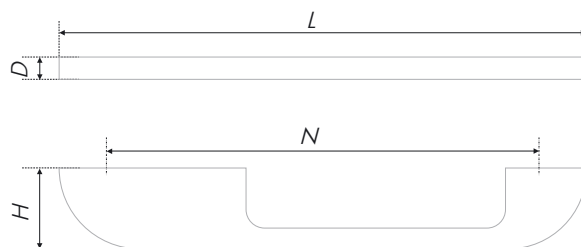

A handle-improvisation RS259 makes impression by its form, filled up to the middle. The model will perfectly fit the furniture sets in the houses, where life whirls in a blistering twirl. A roundish form ensures safe operation in any situation, whether it is an active festival or daily routine. This model allows both horizontal and vertical assembly.