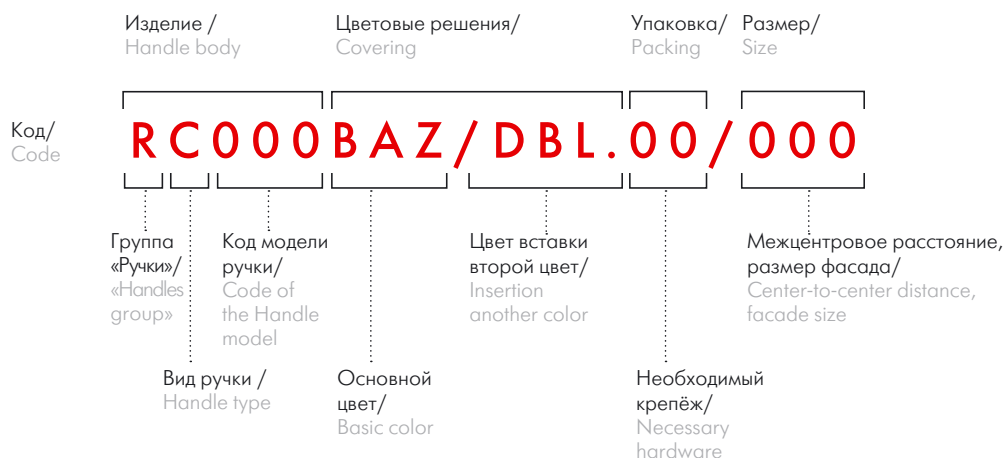

Классические ручки / Classic furniture handles