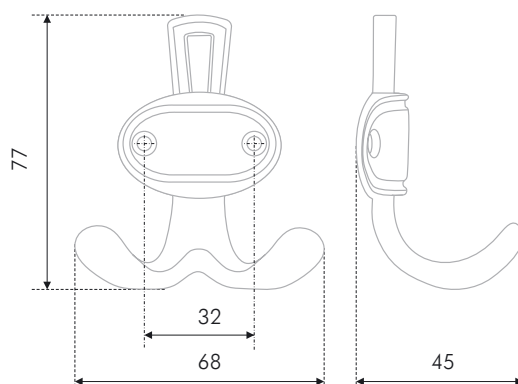

Двухрожковый крючок BARON – сдержанный по дизайну и безупречный по функционалу. Несмотря на небольшой размер, ему можно доверить весомую ношу. Стилистическая универсальность крючка позволяет его устанавливать на мебель всевозможных стилей — традиционных, современных и ультрасовременных. BARON прекрасно «дружит» с ручками в цветах, в которых представлен сам.

BARON, two-horn needle, has a reserved design and ideal functionality. Notwithstanding its small size you can hang enough heavy things on it. The needle stylistic multipurposeness allows to assemble it for the furniture of different styles: traditional, modern and ultramodern. BARON perfectly fits the handles of the colors, in which it is offered.

Тип крючка Type of hooks	Артикул Article	Максимальная нагрузка, кг Maximum load capacity	Вес, г Weight	Цвет Color
Двухрожковый крючок / Two-horn hook	K211AB.2	15	85	Старинная латунь / Antique brass
	K211ABL.2	15	85	Старинный чёрный / Antique black
	K211BAZ.2	15	85	Чёрный старинный цинк / Black antique zinc