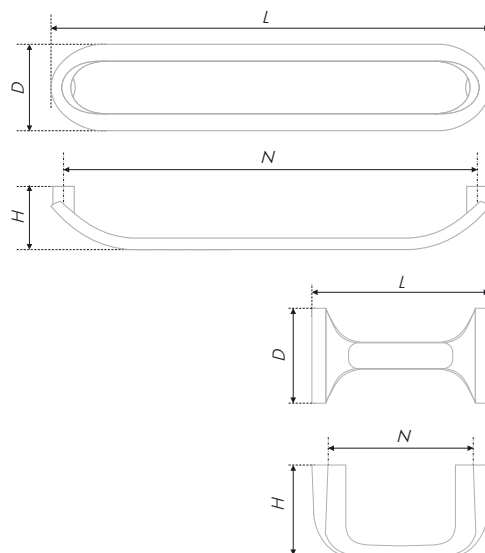

OPA handle design is characterized by laconic soft lines and plenty of air. This handle will successfully fit any modern furniture set. It is ideal for interiors in contemporary style, laconic minimalism, high tech and futurism. In addition to it MINI, a tiny brace with the center-to-center distance of 32 mm, was created. In the couple with OPA MINI it will make any modern furniture set stylish and complete.