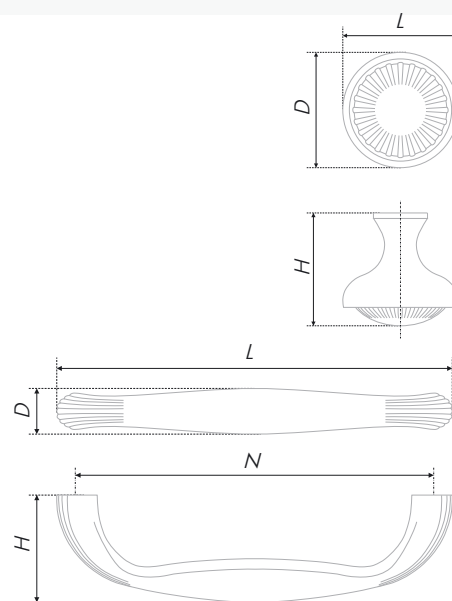

N	L	H	D	L	H	D
96	111	30	12	31	30	31
128	143	32	13			

Тип ручки Type of handle	Артикул Article	Вес Weight	Цвет Color
Ручка-кнопка Handle-knob	RC118BAB.4	63	Брашированная старинная бронза / Brushed antique bronze
	RC118BAC.4	63	
	RC118BAZ.4	63	
	RC118GC.4	63	
Ручка-скоба Handle-brace	RS198BAB.4/96	70	Брашированная старинная медь / Brushed antique cooper
	RS198BAB.4/128	106	
	RS198BAC.4/96	70	Чернёный старинный цинк / Black antique zinc
	RS198BAC.4/128	106	
	RS198BAZ.4/96	70	Карамельное золото / Gold caramel
	RS198BAZ.4/128	106	
	RS198GC.4/96	70	
	RS198GC.4/128	106