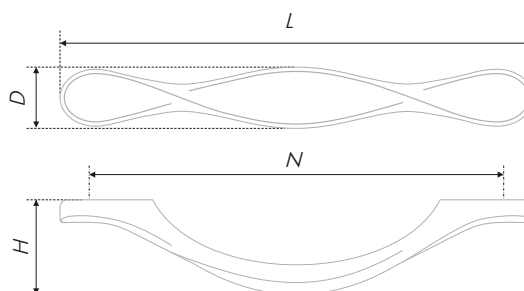

A distinctive decorative brace SILK is a light, airy image for the furniture in classics, neoclassic and Provence styles. The smooth design of distinguished handle reminds a whirled fiber of the airy silk. White enamel with the chrome-tanned silver edging will introduce a fresh hint to the design of contrast furniture sets or merge in a beautiful solo with white fronts. SILK will harmoniously combine with the decors of wooden textures of warm and cold tones, glazed ones or with patina.