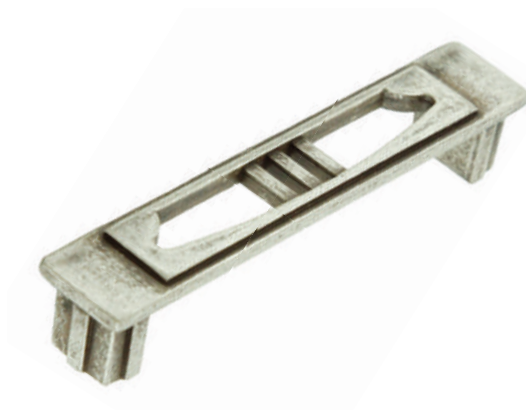

RC403

код / code				
RC403BAZ.4	50	36,5	23,5	20

RS404

код / code				
RS404BAZ.4/96	73	106	20	20