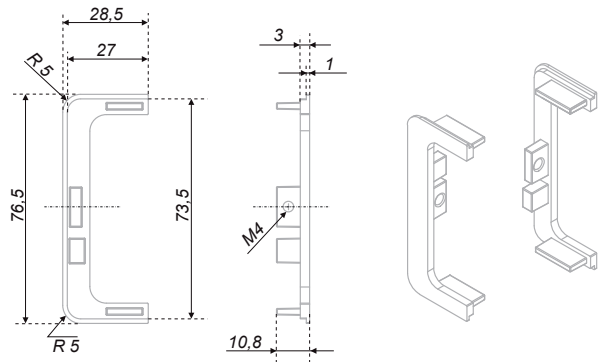

Боковые заглушки RZ050.01 формы «С» помогут лаконично завершить проект с GOLA BALANCE. Они аккуратно и надёжно закроют торцы С-образного профиля, размещённого между ящиками нижней базы. Заглушки выполнены из цинк-алюминиевого сплава в цвет профилей — именно поэтому в комплекте с профилем они выглядят так эстетично. Прочный сплав металла устойчив к коррозии, механическим воздействиям и деформации, со временем практически не подвержен старению. Заглушки поставляются комплектом по две штуки (правая и левая).

The end covers RZ050.01 of C form will help to complete the project with GOLA BALANCE laconically. They will carefully close the faces of C-like profile, arranged between the drawers of the bottom base. The covers are made from zinc-aluminum alloys and have the same color as the profile does — that's exactly why they look so aesthetic. A solid metal alloy is resistant to corrosion, mechanic impact and deformation. The covers are delivered in a set of two pieces (right and left ones).