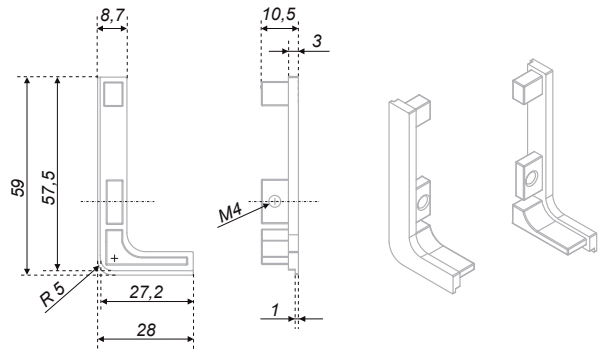

Боковые заглушки RZ051.01 формы «L» являются функциональной и эстетической частью профиля GOLA BALANCE RP051, размещаемого непосредственно под столешницей кухонного гарнитура. Заглушки представлены в оттенках самих профилей и поэтому в комплекте с профилем выглядят целостно и эстетично. Детали выполнены из прочного, устойчивого к коррозии, механическим воздействиям и деформации цинк-алюминиевого сплава. Поставляются комплектом по две штуки (правая и левая).

The end covers RZ051.01 of L-form are a functional and aesthetic part of the profile GOLA BALANCE RP051, arranged directly under the tabletop of a kitchen set. The covers are represented in the tones of the fronts themselves, and that's why they look complete and aesthetic in a set with the profile. The details are made from a firm, zinc-aluminum alloy, resistant to corrosion, mechanic impact and deformation. They are delivered in a set of two pieces (right and left ones).