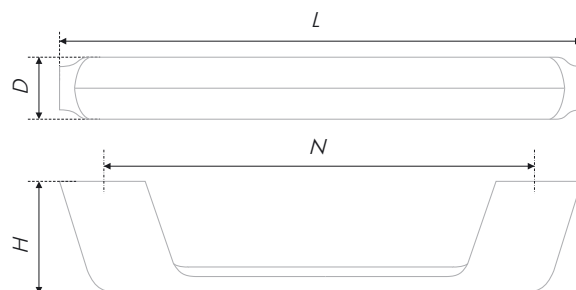

N	L	H	D
96	116	26	15
160	180	26	15

Тип ручки Type of handle	Артикул Article	Вес Weight	Цвет Color
Ручка-скоба Handle-brace	RS196BSN.4/96	94	Атласный сатиновый никель / Brushed satin nickel Хром полированный / Chrome polished
	RS196CP.4/96	121	
	RS196CP.4/160	94	

ПОСЛЕДНИЙ ШАНС КУПИТЬ