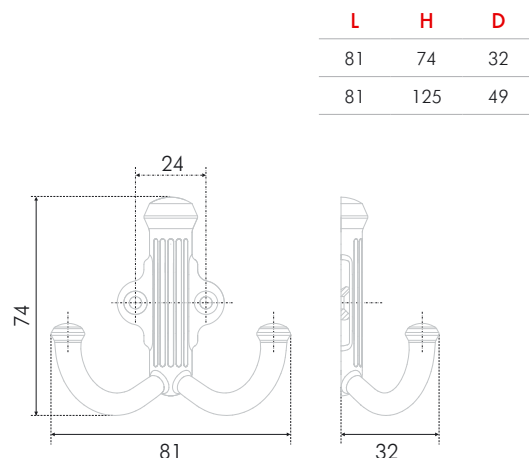

Two and three-horn hooks RIGATA, repeating the forms of majestic ancient columns, will help to complete a furniture project in luxuriant colonial style. The design with vertical facets and massive bearable load responds to the situation and time adequately. You can entrust the things, weighting up to 15 kg to the little Titans. The Italian colonial classics pays careful attention to the details, and the largest possible array of things is thought-out in the hooks RIGATA: from allegation to the number of facets and form of ferrules.

Тип крючка Type of hooks	Артикул Article	Максимальная нагрузка, кг Maximum load capacity	Вес, г Weight	Цвет Color
Двухрожковый крючок / Two-horn hook	K251MAB.6	15	80	Матовая старинная латунь / Matt antique brass
	K251AP.6	15	80	
	K251AC.6	15	80	Старинное олово / Antique pewter
Трёхрожковый крючок / Three-horn hook	K351MAB.6	15	120	Старинная медь / Antique copper
	K351AP.6	15	120	
	K351AC.6	15	120