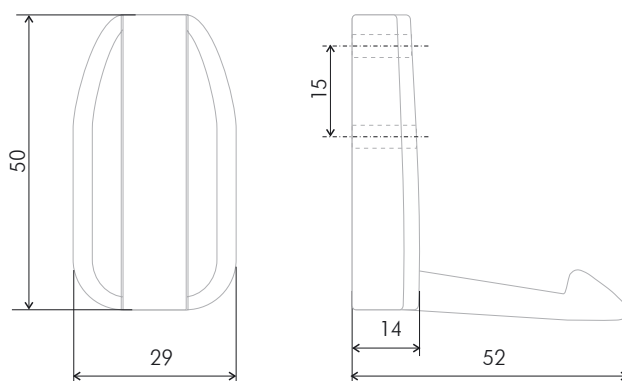

A tiny attachable hook SOLO is a constructive finding for the adherents of multipurpose interior solutions. Thanks to a folding arm, the hook always comes to help in time, and when you don't need it, that doesn't fill much place. Being delicate and laconic, it will perfectly complement interiors of different style directions of modern: minimalism, high-tech, techno, constructivism. The array of tones of K101 includes traditional tones CP, BSN and modern black nickel BN. The hook's design in a form of an unopened tulip is as multipurpose, that it won't be difficult to select a pair of handles for it.

Тип крючка Type of hooks	Артикул Article	Максимальная нагрузка, кг Maximum load capacity	Вес, г Weight	Цвет Color
Однорожковый крючок / Single-arm hook	K101CP.7	10	68	Хром полированный / Chrome polished
	K101BSN.7	10	68	Атласный сатиновый никель / Brushed satin nickel
	K101BN.7	10	68	Чёрный никель / Black nickel