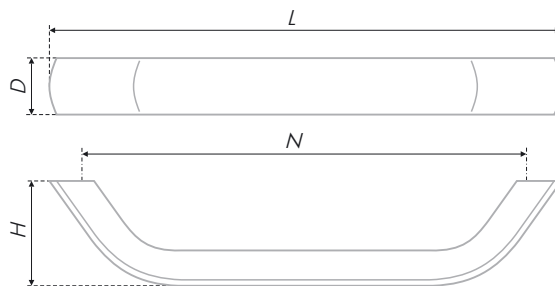

Laconic handle has a trapezoidal shape. Handle's lines are smooth with no sharp angles. Coating – «Chrome polished», perfectly combined with all modern materials: glass, metal, plastik. Model is offered in two popular lengths of 128 mm and 224 mm, and can be used for both standard and wide facades. The model is applicable to modern technological and functional styles.