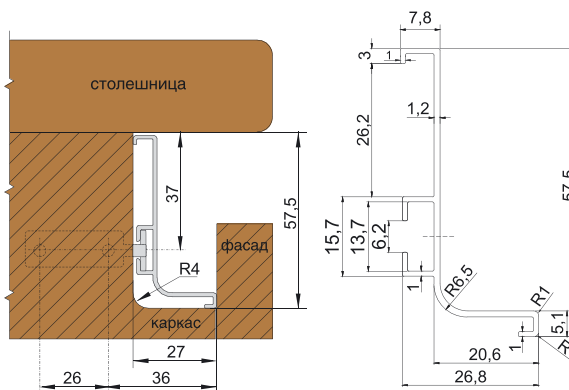

The integrated handle GOLA BALANCE is a dream of all short spoken designers, which allows to underline artfully the material of a front, whether these are natural textures of synthetic phantasmagorias. That's exactly why GOLA BALANCE is so popular in minimalism, contemporary, loft, high-tech, techno and neoclassical styles. RP051 is L-like profile of GOLA BALANCE, arranged under the tabletop for bottom bases.