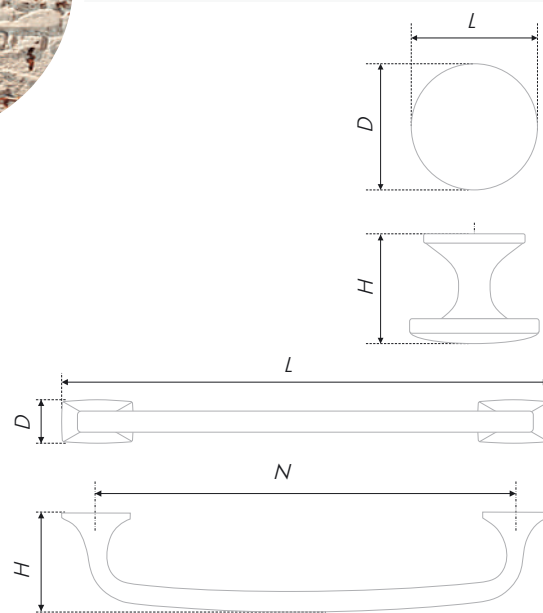

Cold Scandinavian design simplicity may be elegant. EDDA brace and button fitting set is its proof. Precise, geometric forms in a severe monochrome smoothly transform into graceful legs, making minimalistic handles severe character softer. The couple may impress with its functionality and ergonomics: the brace has optimal capture height and width, and the button round foundation lays into fingers easily and comfortably.