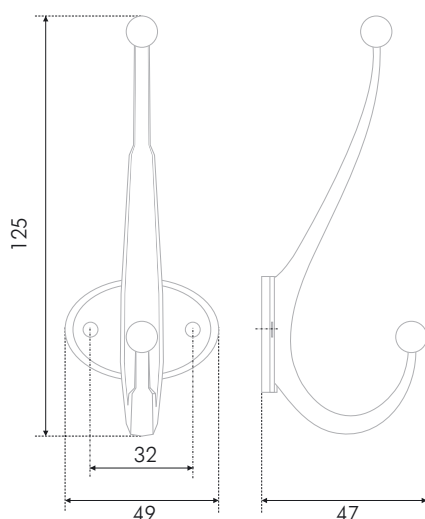

Крючок SENOR K204.07 – отличная пара классическим мебельным ручкам и гарнитурам в традиционном стиле. Лаконичная, аккуратная модель с округлым верхом будет удобна в использовании. Крючок в цветах «Матовая старинная латунь» и «Чернёный старинный цинк» подчеркнет красоту мебели с патинированными или выполненными из массива дерева фасадами. Крючок SENOR – это гармония противоположностей: легкий, воздушный дизайн и надёжная, прочная конструкция, универсальный стиль и яркий индивидуальный характер.

The SENOR K204.07 needle is a perfect couple for classical furniture handles and traditional style sets. Laconic, precise model with the roundish top will be easy-to-use. The needle in «Matt vintage zinc» and «Blackened vintage zinc» colors will highlight aeruginous or wood grain fronts. SENOR needle is a harmony of opposites: light, airy design and reliable, solid structure, universal style and bright personal character.

Тип крючка Type of hooks	Артикул Article	Максимальная нагрузка, кг Maximum load capacity	Вес, г Weight	Цвет Color
Двухрожковый крючок / Two-horn hook	K204.07MAV.6	10	87	Матовая старинная латунь / Matt antique brass
	K204.07BAZ.6	10	87	Чернёный старинный цинк / Black antique zinc