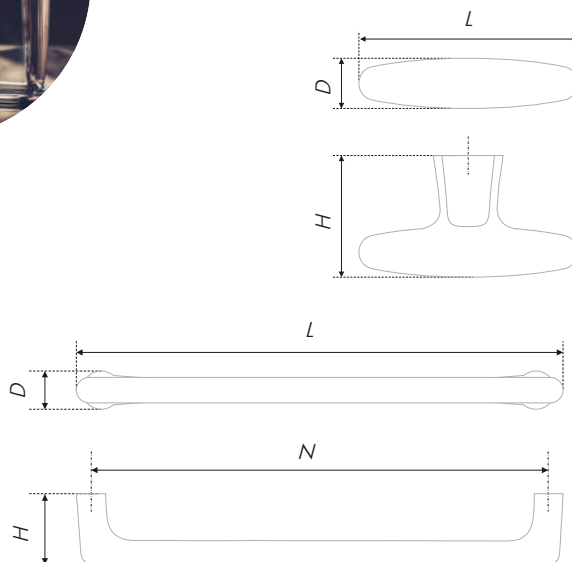

Straight and perfect as a true Scandinavian warrior, OLAV brace and its functional partner – an impressive THOR button. Various style direction are within the power of these handles, they are minimalistic, comfortable to hold in a palm, solid and able to mix well with various fittings. Notwithstanding its shape simplicity the set has rounded lines in exterior, which allows to supplement both laconic furniture fronts and fronts with smooth cutting.