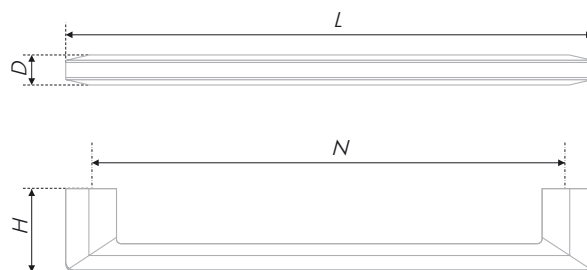

Стильная ARCADA RS285 – воплощение принципа комбинаторности с идеальным сочетанием чистых линий, модных цветов, глянцевой текстуры и эргономики. Ручка-хамелеон подходит к фасадам, разным по цвету и текстуре, может стать гармоничным дополнением мебели разных стилей. Модель представлена в нескольких цветовых коллаборациях: «Чёрный» и «Хром полированный», «Атласный сатиновый никель» и «Хром полированный», «Белый» и «Хром полированный». «Сатиновый хром» и «Атласный сатиновый никель».

Stylish ARCADA RS285 is the implementation of the principle of combinativity with an ideal mixture of neat lines, modern colors, glaze texture and ergonomics. The handle-chameleon fits the fronts different by color and texture, and may become a harmonious supplement for the furniture of different styles. The model is represented in several color collaborations: Black and Polished Chrome, Silk-like Sateen Nickel and Polished Chrome, White and Polished Chrome, Sateen Chrome and Silk-like Sateen Nickel.