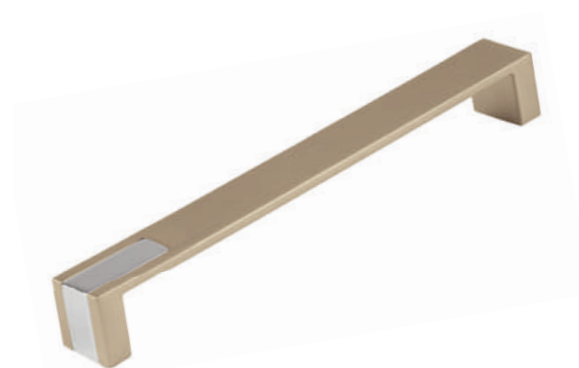

RS189

код / code

■	■	RS189BSN/CP.4/192	207	203	26	25

ПОСЛЕДНИЙ ШАНС КУПИТЬ