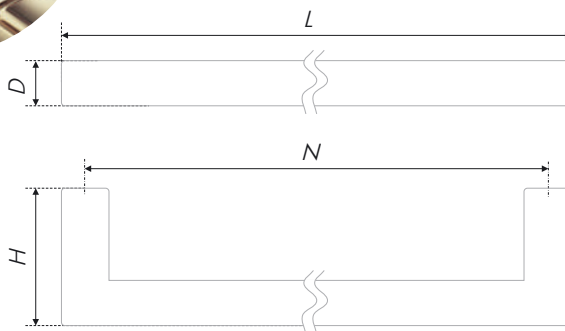

Genius, as everything simple is, severe, geometrical QUADRA. A brace, manufactured in a form of oblonged square with no decorations, sets the mood of precipitancy and lightness. RS043 is an up-to-date view on comfortable and stylish fittings. It has wide selection of dimensions and it is provided in popular gradations.