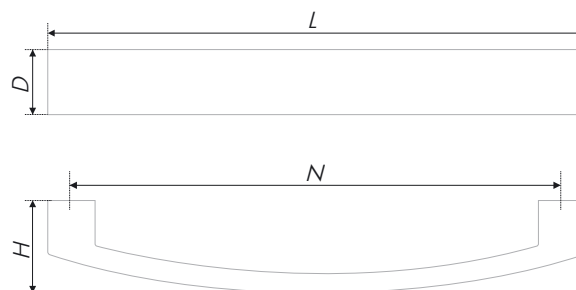

Мебельная ручка RS191, как чистый холст для художника, позволяет изображать различные сюжеты. Если вы творите в жанре минимализм, контемпорари, хай-тек или футуризм, то эта модель поддержит заданный вектор. Скоба с ровной поверхностью практически сливается с мебелью, отдавая внимание лаконичности проекта. Ручка-невидимка предназначена для мебели, в которой тон задают фасады. Яркие глянцы или утончённые матовые текстуры, репродукции природной древесины или безграничные цифровые полотна — RS191 поддержит любую фантазию.

The furniture handle RS191 allows to depict different plots. If you exercise your talent in the genre of minimalism, contemporary, high-tech or futurism, then this model will follow the preset vector. The brace practically merges with the furniture. A no-show handle is designated for the furniture, for which the fronts set the style. Bright glaze or distinguished mat textures, reproductions of natural wood material or boundless digital canvas — RS191 will support any fantasy.