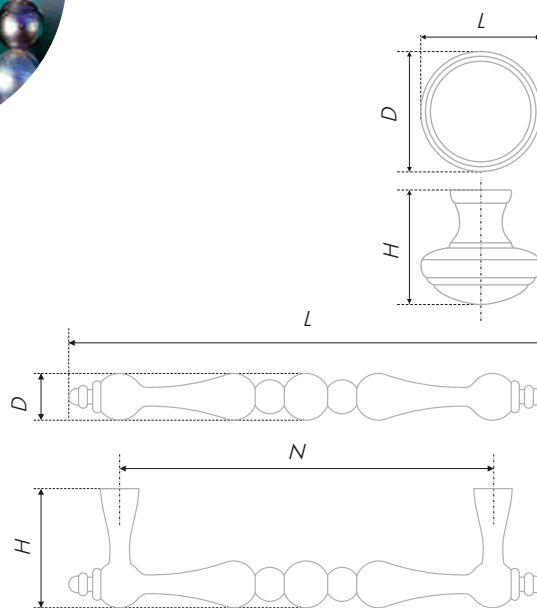

Романтическая пара UNICA подходит и для классических интерьеров с изобилием форм и текстур, и для минималистичных сюжетов. Наряду с традиционными оттенками CP и BAZ дуэт RS440, RC400 доступен в оттенке «Матовый чёрный». Изящная модель в строгом монохроме идеально сочетается с белыми фасадами неоклассики и функциональным минимализмом скандинавского стиля.

UNICA romantic couple fits both classical interiors with plenty of forms and textures and minimalistic designs. Together with traditional CP and BAZ tones the duet of RS440 and RC400 is available in Mat Black. An exquisite model in a severe monochrome ideally joins white fronts of Scandinavian style neoclassic and functional minimalism.