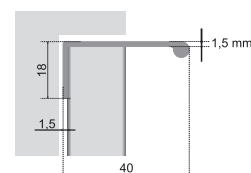

G-LINE

RP001

Торцевая-профильная ручка RP001 представляет собой накладную модель с лаконичным выступом-капелькой с внешней стороны фасада. Длина модели 3000 мм позволяет создать ручку, идеально подходящую фасаду любого размера, в том числе и нестандартной ширины. Модель дополнит современные минималистичные интерьеры, она работает эффективно и незаметно, не отвлекая внимания от эстетики самого гарнитура и подчеркивая геометрию фасадов.

RP001 has a laconic design with its edge sticking out a little bit from the frontal side of the facade. The 3000 mm length of the model allows to create a handle suitable for facades of various lengths. This handle will be great in modern minimalistic interiors.

It is efficient, unnoticeable and does not distract from the esthetics of the furniture itself and geometrics of facades.

L	H	D
3000	18	40

Тип ручки Type of handle	Артикул Article	Вес Weight	Цвет Color
Ручка торцевая-профильная / Edge-profile handle	RP001SC.1/000/3000 RP001BL.1/000/3000	851 851	Сатиновый хром / Satin chrome Матовый чёрный / Matt Black

*Полезная длина ручки 3000 мм