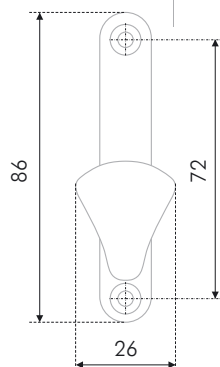

LUIS

K102

Многоликий крючок для мебели. LUIS наделен простой формой в виде лепестка и широкой палитрой покрытий, которая способна превращать его в универсального бойца. Диапазон стиливых решений K102 широк, от строго минимализма в CP «Хром полированный» к неоклассическому BAZ «Чернёный старинный цинк».

Compound furniture hanger. LUIS is endowed with a form of a petal and wide range of covering colors, which may turn it into a universal soldier. K102 style solution range is wide: from CP Polished Chrome severe minimalism to neoclassical BAZ Blacken Antique Zink.

Тип крючка Type of hooks	Артикул Article	Максимальная нагрузка, кг Maximum load capacity	Вес, г Weight	Цвет Color
Однорожковый крючок / Single-arm hook	K102CP.2	10	59	Хром полированный / Chrome polished
	K102SN.2	10	59	Сатиновый никель / Satin nickel
	K102AB.2	10	59	Старинная латунь / Antique brass
	K102BAZ.2	10	59	Чернёный старинный цинк / Black antique zinc
	K102SC.2	10	59	Сатиновый хром / Satin chrome
	K102BSN.2	10	59	Матовый черный / Matt black
	K102BL.2	10	59	Брашированное сатиновое золото / Brushed satin gold
	K102BSG.2	10	59