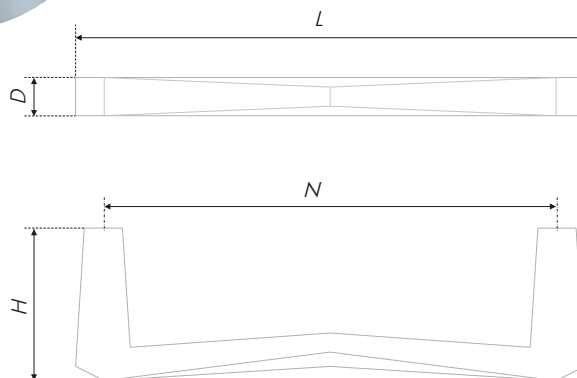

A brace, which seems to be an illusion, a brace with decorative fissure, it may disappoint you with its difficult form, from one line of sight it may seem straight and severe, but when you come closer, you reveal a V-shaped angle, looking like a breach. The handle front part has a complex shadowgraph, which draws an eye for a long time. STAR is a stylish geometric pattern with glaze overflow of edges in modern coverings.