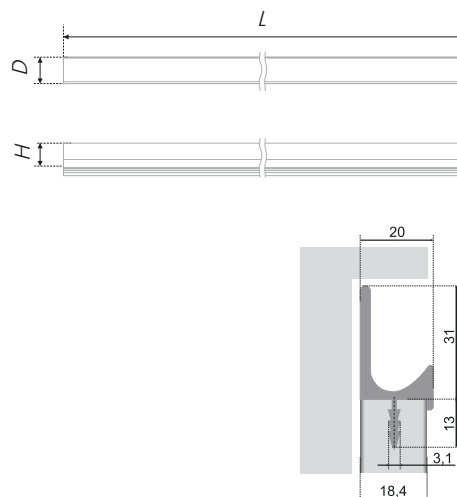

L-LINE

RP003

Врезная L-образная модель RP003 предполагает охват выступа в ручке снизу. Благодаря своей форме ручка практически незаметна на фасаде, что позволяет сделать мебель удобной для использования и в то же время подчеркнуть лаконичность интерьера.

Insert L-shaped handle RP003 is intended to be held by its slightly sticking out bottom edge. Thanks to its shape, the handle is almost invisible on a facade, which makes furniture comfortable to use and at the same time emphasizes interior's elegance.

L	H	D
3000	31	20

Тип ручки Type of handle	Артикул Article	Вес Weight	Цвет Color
Ручка профильная Profile handle	RP003SC.1/000/3000 RP003SC.1/000/3000	1633 1633	Сатиновый хром / Satin chrome Матовый чёрный / Matt Black

*Полезная длина ручки 3000 мм