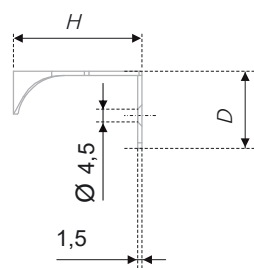

Размер	N	L	H	D
150	64	147	45	27
200	96	197	45	27
300	192	297	45	27
400	224	397	45	27
450	256	447	45	27
500	320	497	45	27
600	416	597	45	27
800	304*2	797	45	27