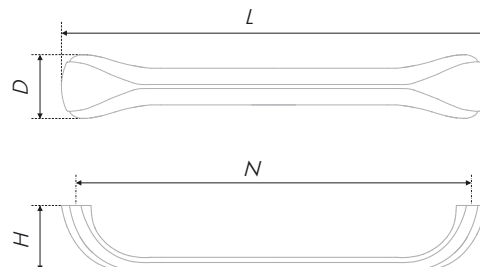

Массивная ручка с прямым узором AMSTERDAM отдаёт дань современной эстетике урбанизма, в которой парадоксальным образом сочетаются энергия и меланхолия, холодный брутализм и сочная этника. Скоба подстраивается под многозадачность и ритм современного человека: хорошо смотрится как в горизонтальном, так и вертикальном положении, удобно захватывается быстрым движением руки благодаря высоким ножкам. AMSTERDAM представлен в вариациях серых оттенков и поддержит тёмные и светлые дымчатые фасады мебели.

AMSTERDAM pays tribute to the modern aesthetics of urbanism, in which energy and melancholy, severe brutalism and juicy ethnics mix together. The brace adjusts itself to the multipurposeness and rhythm of a modern person; it looks good both in horizontal and vertical positions, and thanks to high legs it's comfortable to handle it by a fast hand movement. AMSTERDAM is represented in grey tones variety and will complement dark and light smoky furniture fronts.