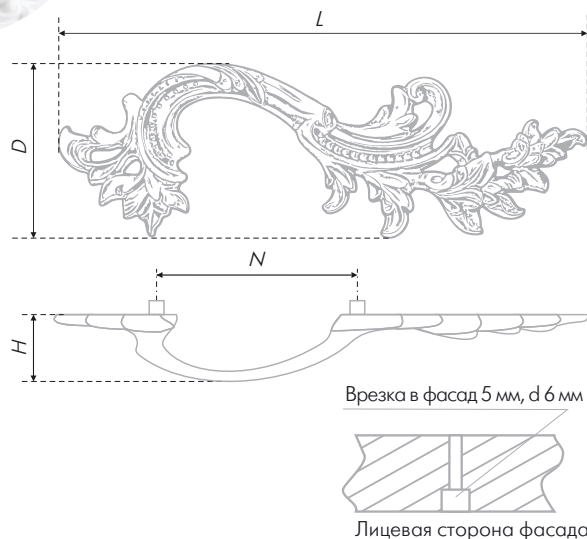

RS436 offered as a couple of handles: they reflect each other like mirror. Due to elegant patterns, aristocratic lines, rich colors this handle become a piece of art, great furniture decoration. To fix RS436 on the facade, it is necessary to drill two standard perforating holes for screws and make additional recess. As a result, the handle would be carefully fastened close to the facade.