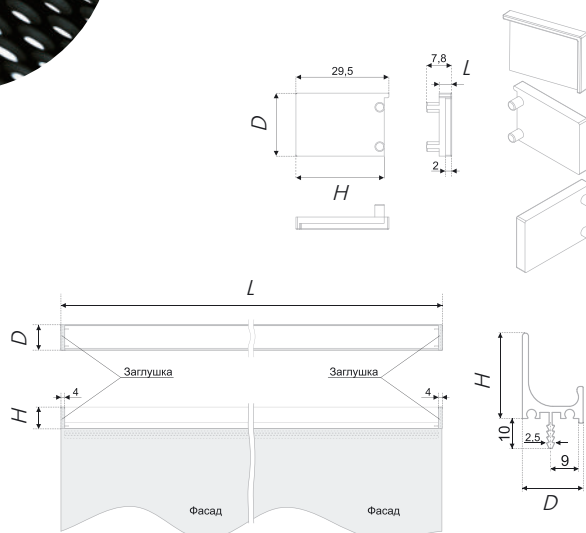

The updated side-view handle RP103 with the covers RZ103, offered as an additional accessory, will successfully complement the furniture of any style directions of modern. The handle shall be assembled according to the front's dimensions and shall not cantilever over the edge, so it will be perfect for small premises. Together with the covers RZ103, made from zinc-aluminum alloy of the colour, similar to the profile RP103, and looks integral and complete.