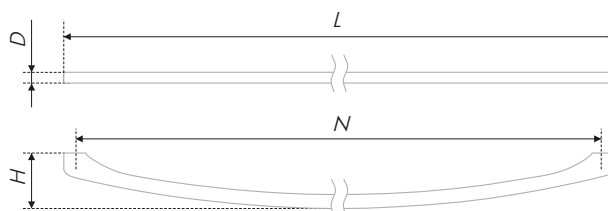

Модель COSTA, благодаря строгой геометрии и глянцевым оттенкам, добавит мебельному гарнитуру света и лёгкости. Удобная ручка для вместительных ящиков будет лаконично смотреться на минималистичной мебели, свободной от излишеств. Прямолинейная COSTA указывает верный путь к комфорту, практичности и гармонии в интерьере. Модель с одинаковым успехом дополнит гарнитуры для дома и офиса.

The COSTA model will supplement the furniture set with the light and lightness thanks to strict geometry and glazed colors. A comfortable handle for spacious drawers will look laconically on minimalistic furniture, free of excessiveness. Straight lined COSTA marks the right way to comfort, usefulness and harmony in interior. The model will the same supplement the set for home and office.