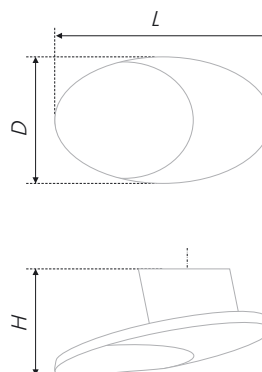

L	H	D
45	23	26

Тип ручки Type of handle	Артикул Article	Вес Weight	Цвет Color
Ручка-кнопка Handle-knob	RC303CP.4	49	Хром полированный / Chrome polished
	RC303BL.4	49	Матовый чёрный / Matt black
	RC303BAZ.4	48	
	RC303TFL.4	49	Чернёный старинный цинк / Black antique zinc
			Тефлон / Teflon