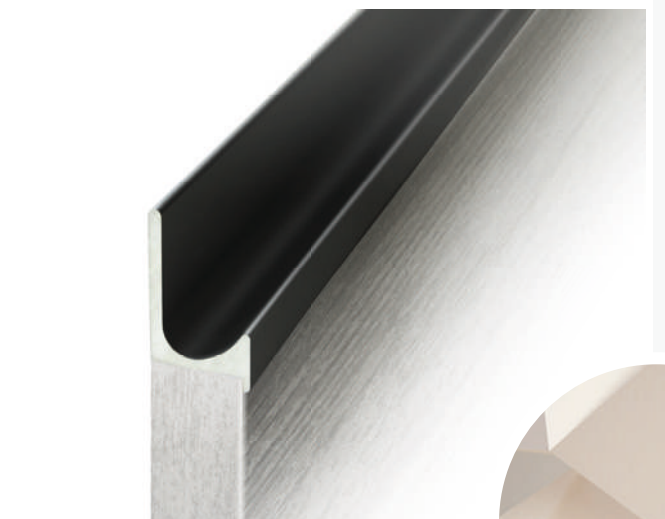

L-LINE

RP003

Врезная L-образная модель RP003 предполагает охват выступа в ручке снизу. Благодаря своей форме ручка практически незаметна на фасаде, что позволяет сделать мебель удобной для использования и в то же время подчеркнуть лаконичность интерьера.

Insert L-shaped handle RP003 is intended to be held by its slightly sticking out bottom edge. Thanks to its shape, the handle is almost invisible on a facade, which makes furniture comfortable to use and at the same time emphasizes interior's elegance.

L	H	D
3000	31	20

Тип ручки Type of handle	Артикул Article	Вес Weight	Цвет Color
Ручка профильная Profile handle	RP003SC.1/000/3000 RP003SC.1/000/3000	1633 1633	Сатиновый хром / Satin chrome Матовый чёрный / Matt Black

*Полезная длина ручки 3000 мм