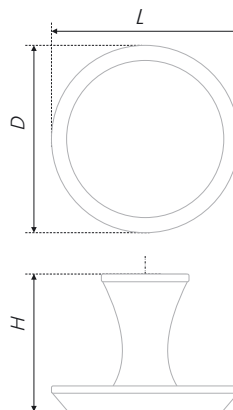

A couple of ergonomic buttons in Scandinavian style, UTA and UTA mini are the buttons identical to each other, there is only one difference between them: RC 305 is designated for large massive fronts – its cap diameter size amounts to 40 mm. RC306 will fit bed-side tables and cabinets small fronts, its diameter is only 30 mm. Both models have an accurate shape, which is pleasant to handle, and which is pleasant to look at.