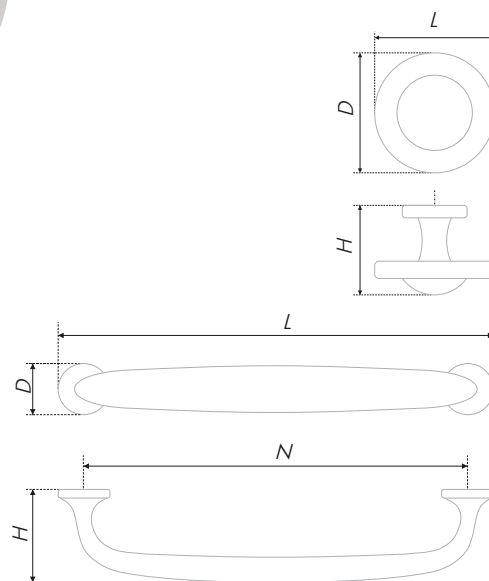

Модель OLSEN — рецепт хюгге для мебели в скандинавском или неоклассическом стиле. Абсолютно лаконичная скоба с удобными высокими ножками, надёжным основанием и оптимальной толщиной захвата. В качестве комплекта к скобе создана стильная кнопка. Ручки можно устанавливать как по отдельности, так и в дуэте, в зависимости от дизайнерской идеи. Благодаря модному чёрному цвету OLSEN может привнести яркие акценты в интерьер.

OLSEN model is the Hygge recipe for Scandinavian and neoclassical style furniture. Absolutely laconic cramp with comfortable high legs, reliable bottom and optimal capture thickness. A stylish button has been designed for a cramp as a set. The handles may be assembled both separately and as duet. It depends on designer's idea.

Thanks to the fashionable black color OLSEN may stress brightly the interior.