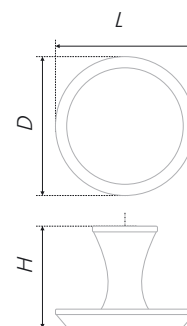

A couple of ergonomic buttons in Scandinavian style, UTA and UTA mini are the buttons identical to each other, there is only one difference between them: RC 305 is designated for large massive fronts – its cap diameter size amounts to 40 mm. RC306 will fit bed-side tables and cabinets small fronts, its diameter is only 30 mm. Both models have an accurate shape, which is pleasant to handle, and which is pleasant to look at.