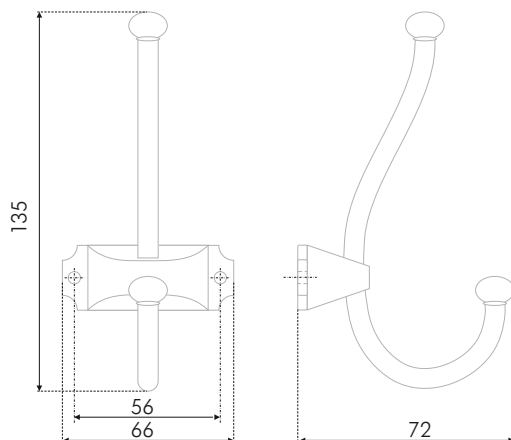

The hook KARL is a true adherent of hugge philosophy and calls to remove everything unnecessary with all its appearance, roll in a soft rug and breath in the flavor of hot tea. Curved lines and retro motives of the model don't just stir, they definitely warm up the soul. KARL is a focus of comfort, reliability and coziness, as the hugge philosophy itself. The model's design is as advantageous, that it immediately gained success among the admirers of Scandinavian and neoclassical styles. It isn't surprising, because the hook looks perfect on the furniture and combines with wide array of braces and knobs of this style. The model comes in a set with self-tapping screws of a similar color.

Тип крючка Type of hooks	Артикул Article	Максимальная нагрузка, кг Maximum load capacity	Вес, г Weight	Цвет Color
Двухрожковый крючок / Two-horn hook	K215CP.8	15	111	Хром полированный / Chrome polished
	K215BAZ.8	15	111	Чёрный старинный цинк / Black antique zinc
	K215BSN.8	15	111	Атласный сатиновый никель / Brushed satin nickel
	K215BL.8	15	111	Матовый чёрный / Matt black