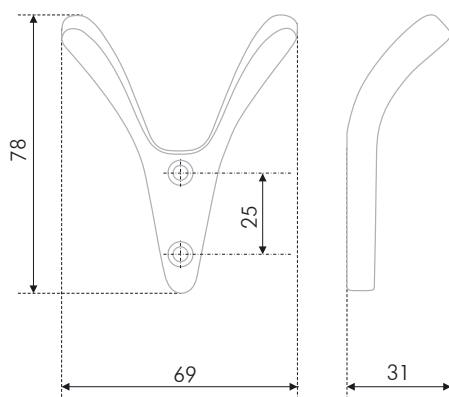

Крючок SENATOR является ярким представителем направления модерн. В разных цветовых вариациях он сочетается с интерьерами в стиле минимализм, контемпорари, неоклассика. В хром полированном оттенке модель особенно подойдёт для кухни или ванной, где часто используется «холодный стиль» — хромированная сантехника и коммуникации. В чёрном образе SENATOR поддержит скандинавские мотивы, а в приглушённом атласном никеле рискует подойти под любой проект.

The hook SENATOR is a bright representative of the modern direction. In combines with interiors of minimalism, contemporary, neoclassical styles in different color variations. This model, being in the color of polished chrome, will especially fit a kitchen or a bathroom, where «the cold style» is often used – chrome-tanned bathroom fixtures and utility systems. The black style SENATOR will support Scandinavian motives, and being in the color of a dilute satin nickel, it risks to fit any project.

Тип крючка Type of hooks	Артикул Article	Максимальная нагрузка, кг Maximum load capacity	Вес, г Weight	Цвет Color
Двухрожковый крючок / Two-horn hook	K212BSN.2	10	67	Атласный сатиновый никель / Brushed satin nickel Хром полированный / Chrome polished Матовый черный / Matt black
	K212CP.2	10	67	
	K212BL.2	10	67