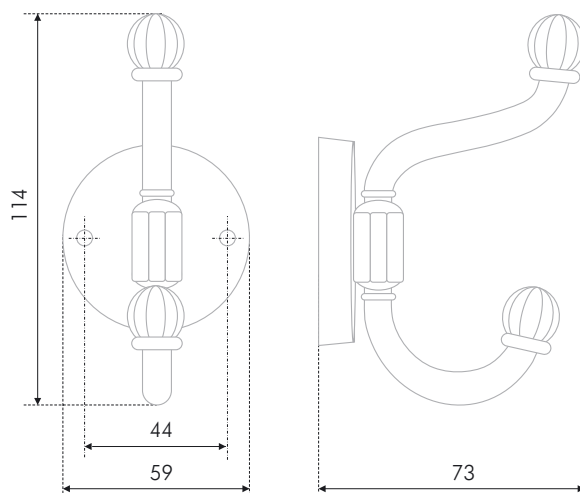

Эффектная фурнитура, удачно подобранная по стилю и цвету, способна добавить экспрессии и чувств в мебельный гарнитур. Крючок PRINCESS содержит в себе ёмкий творческий потенциал, который полностью раскроется на фасадах мебели в скандинавском, неоклассическом стиле и лофт. Декоративная форма внесет нотку романтики в современный интерьер. Крючок отвечает «да» тренду на чёрный цвет и будет идеально смотреться контрастных светлых, а также фасадах под дерево.

Dramatic fittings, successfully chosen by style and color, may add expression and feelings to the furniture set. PRINCESS needle has a significant creative potential in it, which will be fully shown on Scandinavian, neoclassical and loft style furniture fronts. The decorative shape will add romance to the modern interior. The needle says «yes» to the black color trends, and it will look ideally on contrast light and wood grain fronts.

Тип крючка Type of hooks	Артикул Article	Максимальная нагрузка, кг Maximum load capacity	Вес, г Weight	Цвет Color
Двухрожковый крючок / Two-horn hook	K213BL.6	20	192	Матовый черный / Matt black