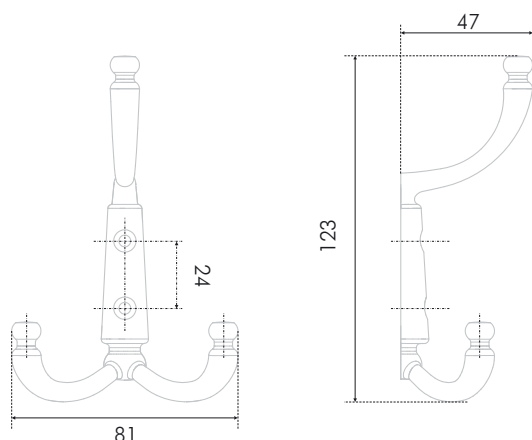

Когда говорят, что классика вечна, имеют ввиду итальянский колониальный стиль, впитавший в себя сюжеты архитектуры древнего Рима и Эллады. Трёх- и двухрожковые крючки DOLCE созданы именно в этой стилистике в самом сердце Италии руками искусных мастеров, бережно хранящих и передающих традиции. Хотите окунуться в роскошный мир древней Греции и почувствовать себя настоящим небожителем с Олимпа — выбирайте лицезубую фурнитуру колониальной коллекции la Famiglia!

When the one says that the classics is everlasting, he or she means Italian colonial style, which has soaked the plots of Ancient Rome and Hellas architecture. Three and two-horn hooks DOLCE are created exactly according to this stylistics in the heart of Italy by hands of the skilled craftsmen, keeping the traditions carefully and transferring them. If you wish to dip into luxuriant world of Ancient Greece and feel yourself a real celestial from Olympus, then you shall choose decorative fitting of the colonial collection la Famiglia!

Тип крючка Type of hooks	Артикул Article	Максимальная нагрузка, кг Maximum load capacity	Вес, г Weight	Цвет Color
Двухрожковый крючок / Two-horn hook	K250MAB.6	15	84	Матовая старинная латунь / Matt antique brass
	K250AP.6	15	84	
	K250AC.6	15	84	
Трёхрожковый крючок / Three-horn hook	K350MAB.6	15	119	Старинная медь / Antique copper
	K350AP.6	15	119	Старинное олово / Antique pewter
	K350AC.6	15	119