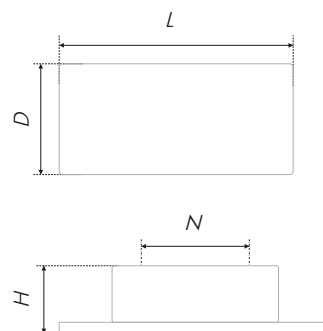

ПРАКТИК – модель нестандартного дизайна для смелых современных решений. Эта модель довольно крупная, с удобной для захвата площадкой выверенной толщины и основательной ножкой. Она придёт по вкусу творческим натурам, придаст динамику и характер мебели.

RS073 хорошо сочетается с гладкими, глянцевыми фасадами, с матовыми фасадами в контрастном чёрном покрытии.

PRAKTIK is an extraordinarily designed model for courageous modern solutions. This model is rather big, it has a platform of considered thickness, which is comfortable for handling, and substantial leg. It will suit the taste of imaginative natures, it will assign dynamics and character to the furniture.

RS073 goes well with smooth, glazed fronts, with matt fronts in contrast black covering.