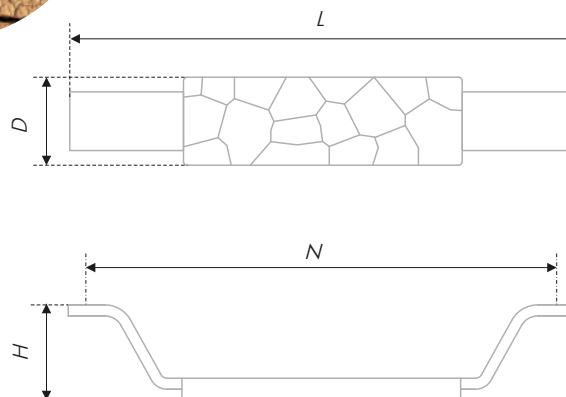

Одним лишь названием ручка смело заявляет о себе. Грубоватый дизайн широкой лицевой части напоминает то чеканку, то рябь на воде, то фактуру кожи, обещая высокую тактильность прикосновений. Ножки скобы напротив, кажутся гибкими и изящными, скрывая свою основательность умелым декором. LOFT, как и подобает грубой ручке с индустриальным характером, доступен в актуальных оттенках BAC «Брашированная старинная медь» и MBDN «Матовый брашированный тёмный никель».

A handle easily announces itself only with its name. Rough design of its wide front part reminds calking now, then it reminds water rips or leather texture, promising strong tactual sensations while touching it. On the contrary, the brace legs seem flexible and exquisite, hiding its solidness by proficient decor. LOFT is available in up-to-date tones: BAC Brushed Antique Cooper and MBDN Mat Brushed Dark Nickel as a harsh handle with industrial design shall be.