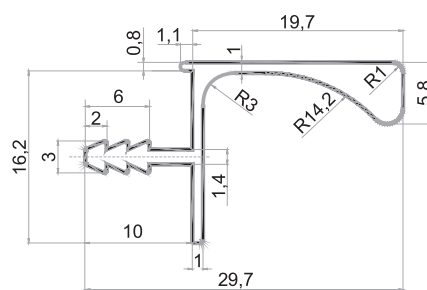

The straight-line GOLA BALANCE looks perfect in modern interiors. Herewith, it is ergonomic in everyday operation and comfortable for manufacturers — all components (end, corner covers, brackets) are sold in the same place. The profile RP052 for top furniture bases complements the bottom floor of the furniture with the handles GOLA BALANCE. RP052 has the cut-in manner of assembly: additional cutting on the front, into which the profile's edge will be inserted, is required for assembly.