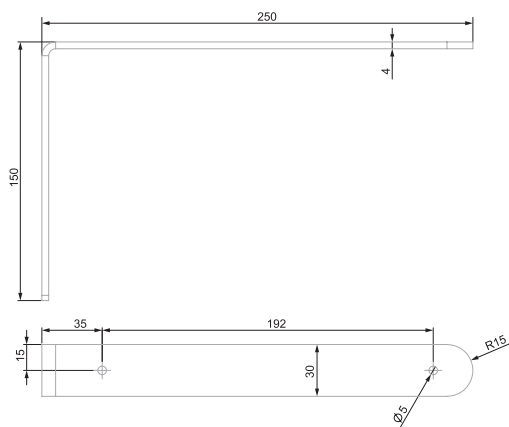

BASE

P301 St

Базовая модель полкодержателя сосредотачивает внимание на материале полки. Он может быть любым по глубине и по составу: массивом дерева, искусной репликой, фантазийной плитой под бетон или ... Полёт мысли ограничивается лишь разумными рамками используемых в мебельном производстве материалов и размеров. Полкодержатель BASE готов поддержать даже смелую идею и незаметно «нести» ответственность за её воплощение. Модель реализуется поштучно.

The basic model of the shelf support focuses on the material of the shelf. It can be of any depth and composition: solid wood, artful replica, fancy slab under concrete or ... Imagination is only limited by reasonable limits of materials and sizes used in furniture production. The BASE shelf support is ready to support even a bold idea and inconspicuously «bear» the responsibility for its implementation. The model is sold by the piece.

Тип полкодержателя Shelf holder	Артикул Article	Максимальная нагрузка на пару, кг Maximum load capacity	Вес, г Weight	Цвет Color
Полкодержатель / Shelf holder	P301BL.4	10	370	Матовый чёрный / Matt black
	P301W.4	10	370	Белый / White
	P301GR.4	10	370	Серый / Grey

Рекомендации по глубине /

Depth recommendations