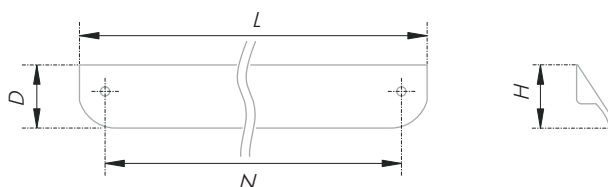

The «chameleon» handle is a functional and ergonomic pull handle that resembles an edge solution. At the point of contact with the front, the handle has a sharp angle with a flat and straight side, making a handle mounted on the edge of the front TICK indistinguishable from the fashionable edge handles. Original, surprising, spectacular - the TICK handle is designed for Loft, Modern and Minimalist furniture and can be installed in any place convenient for gripping: in the center of the front, on its periphery of or at the very edge.