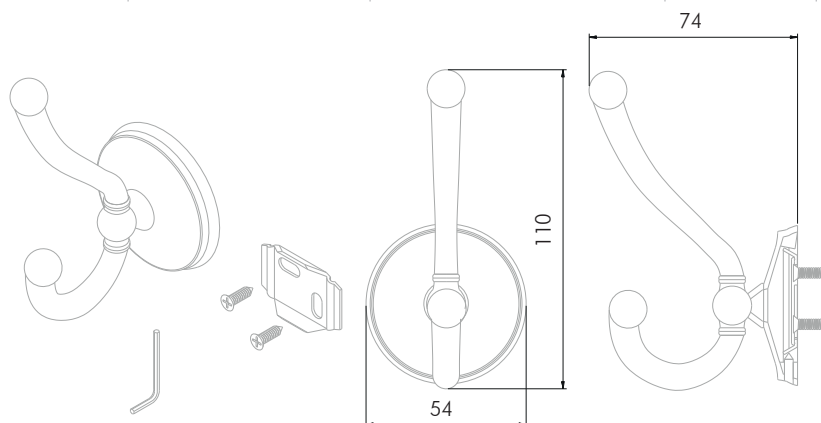

The adherents of Norwegian philosophy lean toward the life in spacious premises, full of light and air. In such interiors even the hooks demonstrate the sense of proportion and moderateness, giving the place to triumphant freedom. LAURA can be successfully assembled in Northern plots and easily makes a pair with neoclassical and Scandinavian handles. The Nordic character of a hook is manifested even in the manner of its assembling: it is assembled with a special clamp, hiding everything, which is more than necessary. Pedantic furniture manufacturers and their clients, who are not less demanding, will like it for sure!

Тип крючка Type of hooks	Артикул Article	Максимальная нагрузка, кг Maximum load capacity	Вес, г Weight	Цвет Color
Двухрожковый крючок / Two-horn hook	K218BSN.9	15	159	Атласный сатиновый никель / Brushed satin nickel
	K218BAZ.9	15	158	Чернёный старинный цинк / Black antique zinc
	K218ABL.9	15	159	Старинный чёрный / Antique black
	K218AB.9	15	158	Старинная латунь / Antique brass