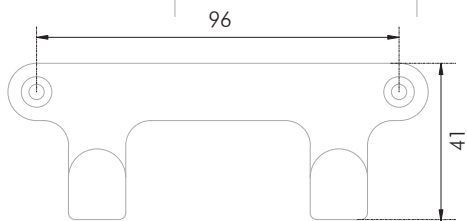

Симпатичный и функциональный двухрожковый крючок создан, чтоб навести порядок в современных детских и ванных комнатах, в прихожих и кухнях, в мастерских и в офисных пространствах. Монолитное исполнение и обтекаемая форма отвечают за надёжность и безопасность использования: TWIN смело возьмет на себя груз весом до 20 кг! Крючок представлен как в универсальных оттенках «Хром полированный» и «Атласный сатиновый никель», так и в вечной классике: «Матовом чёрном» и «Белом».

The nice and functional double-arm hook is designed to keep things organized in modern children's rooms and bathrooms, in hallways and kitchens, in workplaces and office spaces. The monolithic design and streamlined shape ensure reliability and safety: The TWIN is sure to hold up to 20 kg! The hook is available in the versatile shades «Polished Chrome» and «Glossy Satin Nickel» as well as in the timeless classics «Matte Black» and «White».

Тип крючка Type of hooks	Артикул Article	Максимальная нагрузка, кг Maximum load capacity	Вес, г Weight	Цвет Color
Двухрожковый крючок / Two-horn hook	K220CP.2	20	146	Хром полированный / Chrome polished
	K220BSN.2	20	146	Брашированный сатиновый никель / Brushed satin nickel
	K220BL.2	20	146	Матовый чёрный / Matt black
	K220W.2	20	146	Белый / White