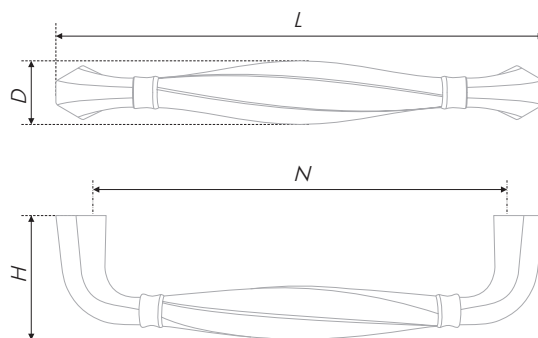

Ручка ADAGIO RS452 – модель, вдохновлённая духом итальянской классики. Утонченный дизайн модели с плавными, как мелодия, линиями воздаст дань классическому стилю в дизайне интерьеров, элегантному и дорогому. Ручка ADAGIO в цвете «Матовая старинная латунь» в полной мере раскроет свой глубокий характер на фасадах из натурального дерева светлых пород. ADAGIO в исполнении «Матовая брашированная старинная бронза» может стать финальным аккордом для фасадов благородных ореховых оттенков.

ADAGIO RS452 is a model inspired by of Italian classics styles. The refined design of the model with smooth lines, like melody, will make tribute to the classic style in interior design, elegant and expensive.

Color «Matt antique brass» fully reveals its deep character on the facades of natural light wood. ADAGIO in «Matt brushed antique bronze» can become the final chord for the facades of walnut color.