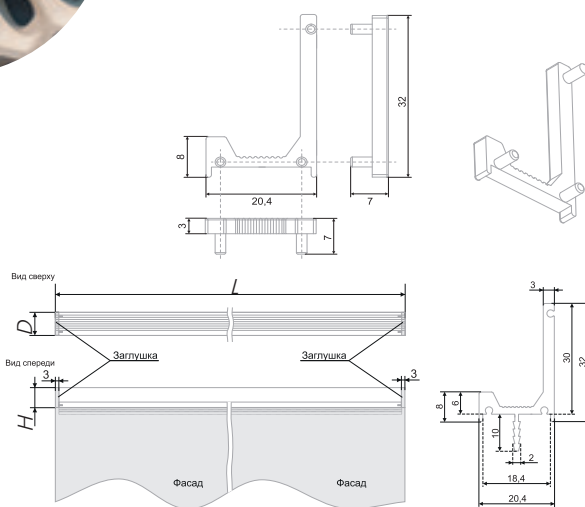

URBAN UP RP106

RZ106.01

Профильные ручки URBAN UP способны создать мебель с графически чистым дизайном. Модель будет успешна на гарнитурах современных стилей, деликатно подчеркнёт их лаконичность, умеренность, обеспечит эргономику. Благодаря рифлениям с ручками удобно и приятно взаимодействовать. Чтобы закрыть торцы предусмотрены заглушки RZ106.01 — они рекомендованы к приобретению в качестве дополнительного аксессуара. URBAN UP — это новый взгляд на ручки, когда они есть, но их вроде бы и нет.

Profile handles URBAN UP are able to create furniture with a graphically clean design. The model will be effective on the headsets of modern styles, delicately emphasize their conciseness, moderation, provide ergonomics. The fluting makes the handles comfortable and pleasant to interact with. The RZ106.01 end caps are provided to cover the ends and are recommended as an optional accessory. URBAN UP is a new way of looking at handles, when they are there, but they don't seem to be.

Мебельные ручки MODERN / Furniture handles MODERN

L	H	D
3000	30	20,4

Тип ручки Type of handle	Артикул Article	Вес Weight	Цвет Color
Ручка профильная Profile handle	RP106SC.1/000/3000	1349	Сатиновый хром / Satin chrome Матовый чёрный / Matt Black Серый / Grey
	RP106BL.1/000/3000	1394	
	RP106GR.1/000/3000	1394	
Заглушка/ Clugs	RZ106.01SC	34	
	RZ106.01BL	34	
	RZ106.01GR	34	

*Полезная длина ручки 3000 мм

**Фактическая длина ручек в цвете BL — 3100 мм