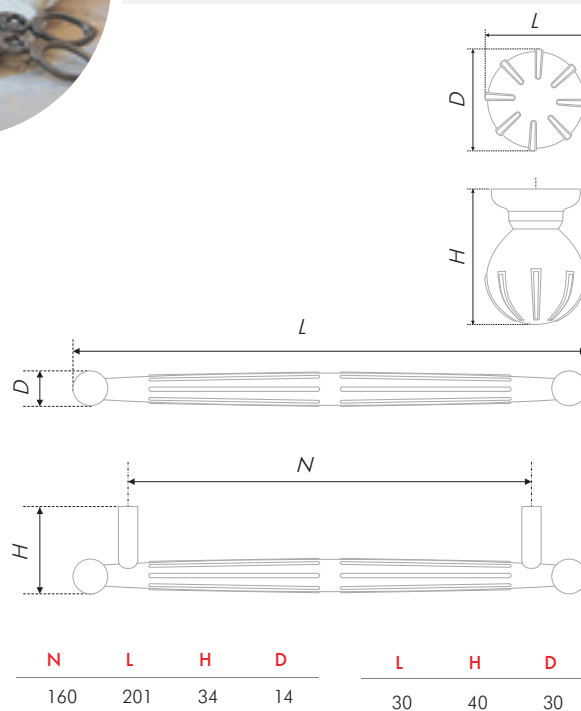

TILDA are the handles with storylines. They easily create associations with castle parapets and defensive fortifications of Northern nations. Oblongish brace with ribby surface and muliebrous roundish lines may become an independent interior element. The same as a large button with the graded leg. A fitting set will successfully supplement stone and wood structures, relief films with nature motive.