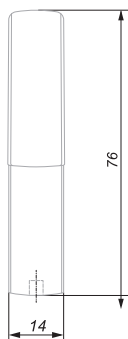

ZIGZAG — минималистичный однорожковый крючок для стильной мебели, в которой нет случайных деталей. Модели в виде ломаной линии в вихре современной жизни могут использоваться не только в прихожих, гардеробных и ванных комнатах, но и в других помещениях, где можно представить крючки. Нетривиальная форма станет выражением творческого подхода производителя и обладателя мебели.

ZIGZAG is a minimalist single-arm hook for stylish furniture with no casual details. Models in the form of a broken line in the whirlwind of modern life can be used not only in hallways, dressing rooms and bathrooms, but also in other rooms where hooks can be imagined. The non-trivial shape will be an expression of the creativity of the manufacturer and the owner of the furniture.

Тип крючка Type of hooks	Артикул Article	Максимальная нагрузка, кг Maximum load capacity	Вес, г Weight	Цвет Color
Однорожковый крючок / Single-arm hook	K107BL.13	10	78	Матовый черный / Matt black
	K107CP.13	10	78	Хром полированный / Chrome polished
	K107BSN.13	10	78	Атласный сатиновый никель / Brushed satin nickel
	K107MDN.13	10	78	Матовый тёмный никель / Matt dark nickel