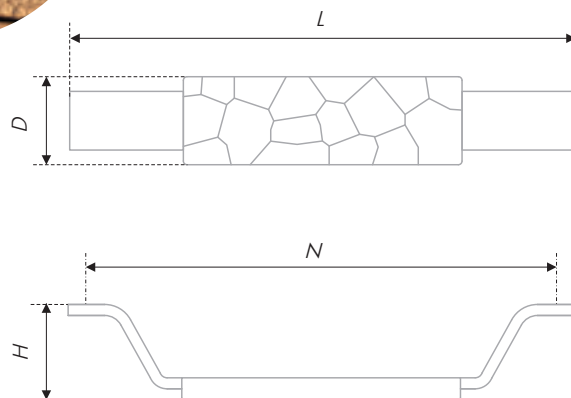

Одним лишь названием ручка смело заявляет о себе. Грубоватый дизайн широкой лицевой части напоминает то чеканку, то рябь на воде, то фактуру кожи, обещая высокую тактильность прикосновений. Ножки скобы напротив, кажутся гибкими и изящными, скрывая свою основательность умелым декором. LOFT, как и подобает брутальной ручке с индустриальным характером, доступен в актуальных оттенках ВАС «Брашированная старинная медь» и MBDN «Матовый брашированный тёмный никель».

A handle easily announces itself only with its name. Rough design of its wide front part reminds calking now, then it reminds water rips or leather texture, promising strong tactual sensations while touching it. On the contrary, the brace legs seem flexible and exquisite, hiding its solidness by proficient decor.

LOFT is available in up-to-date tones: BAC Brushed Antique Cooper and MBDN Mat Brushed Dark Nickel as a harsh handle with industrial design shall be.