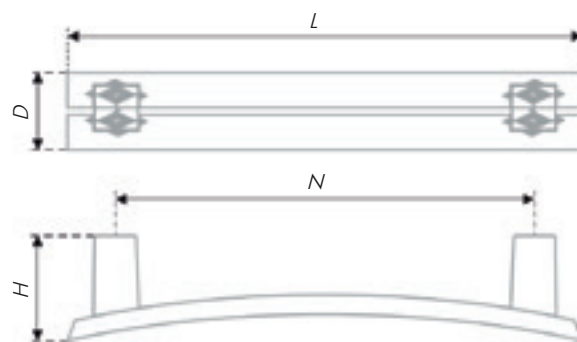

Лаконичные природные формы и солнечная палитра объединились в фурнитурной паре RS401 и RC401. Ручки выполнены в красивых латунных и бронзовых оттенках с притягательной фактурой. Европейская старинная латунь даёт отблески густого заката на спокойной глади озера в безветренную погоду, а брашированная старинная бронза напоминает ценную породу дерева. Фурнитурная пара найдёт своё применение в интерьерах, где приветствуется использование природных материалов или качественных реплик — это, в первую очередь, лофт и эко-стиль.

Laconic natural forms and sunny color array are combined in a fitting pair of RS401 and RC401. The handles are made in beautiful brass and bronze tones with attractive texture. A fitting pair will find its application in the interiors, where the use of natural materials and qualitative replications is encouraged. That's, first of all, loft and eco-style.