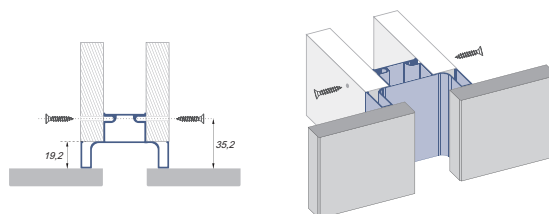

The GOLA BALANCE RP053 vertical profile handle is mounted between the two swing fronts, allowing two modules to be easily opened at once. The handle profile is deepened for a comfortable grip. This type of handle does not require any end caps or connecting corners. Ideal complement for GOLA BALANCE RP053 are edge handles ADAM RT021 and EVA RT020, which indicate the gripping zone and take your furniture project to a new level of comfort and aesthetics.