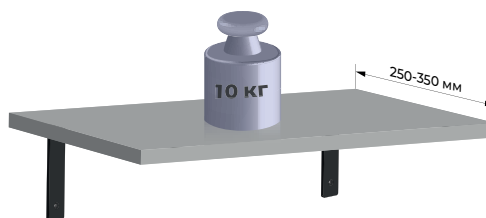

Рекомендации по глубине /

Depth recommendations