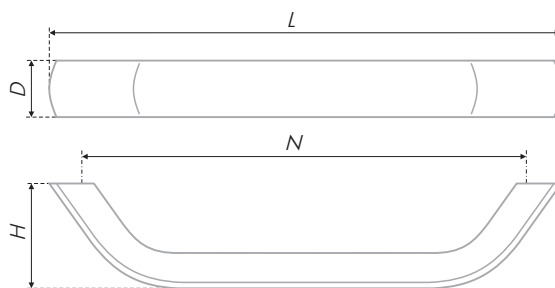

Laconic handle has a trapezoidal shape. Handle's lines are smooth with no sharp angles. Coating – «Chrome polished», perfectly combined with all modern materials: glass, metal, plastik. Model is offered in two popular lengths of 128 mm and 224 mm, and can be used for both standard and wide facades. The model is applicable to modern technological and functional styles.