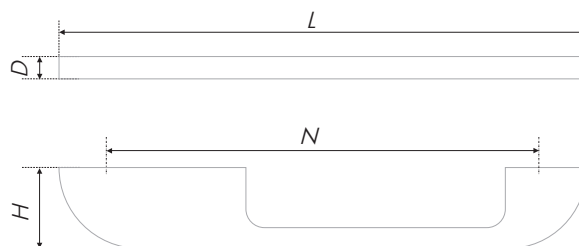

A handle-improvisation RS259 makes impression by its form, filled up to the middle. The model will perfectly fit the furniture sets in the houses, where life whirls in a blistering twirl. A roundish form ensures safe operation in any situation, whether it is an active festival or daily routine. This model allows both horizontal and vertical assembly.