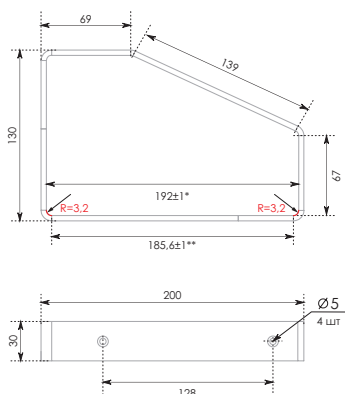

SPLAT

P308

Простая и плавная геометрия этого полкодержателя напоминает о фантастических интерьерах космических времён. Интересный дизайнерский полкодержатель предназначен для оригинальных лофтовых интерьеров и помещений ярких, но лаконичных современных стилей. Конструктивная логика SPLAT P308 позволяет выбирать место для установки полок: сверху над полкодержателем или снизу, внутри полкодержателя при глубине полки не более 190 мм.

The simple and smooth geometry of this shelf bearer is reminiscent of fantastic interiors of space times. Interesting design bearer is designed for original loft interiors and rooms of bright, but laconic modern styles. The SPLAT P308 constructive logic allows choosing the place for shelf support: above the shelf bearer or underneath, inside - if the depth of the shelf does not exceed 190 mm.

Тип полкодержателя Shelf holder	Артикул Article	Максимальная нагрузка на пару, кг Maximum load capacity	Вес, г Weight	Цвет Color
Полкодержатель / Shelf holder	P308BL.4	40	546	Матовый чёрный / Matt black
	P308W.4	40	546	Белый / White
	P308GR.4	40	546	Серый / Grey