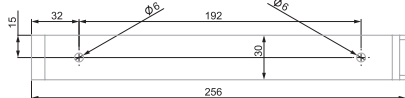

PLACE

P302

Тактичный дизайн моделей PLACE позволяет удачно интегрировать их практически в любой мебельный гарнитур. С лица полки будет видна лишь «лапка», удерживающая плиту. Но данный «захват» в большей степени декоративный, ведь за основное сцепление отвечает крепёж. Лаконичный и деликатный полкодержатель способен превратить свободную стену в функциональную поверхность и дополнить мебельный гарнитур любого современного стиля. Модель реализуется поштучно.

The delicate design of PLACE models allows for successful integration into almost any furniture set. From the front of the shelf, only the «foot» that holds the plate will be visible. But this «grip» is more ornamental, as the main clutch is the fastener. Neat and delicate shelf support is able to turn a free wall into a functional surface and complement any modern style furniture set. The model is sold by the piece.

Тип полкодержателя Shelf holder	Артикул Article	Максимальная нагрузка на пару, кг Maximum load capacity	Вес, г Weight	Цвет Color
Полкодержатель / Shelf holder	P302BL.4	10	388	Матовый чёрный / Matt black
	P302W.4	10	388	Белый / White
	P302GR.4	10	388	Серый / Grey