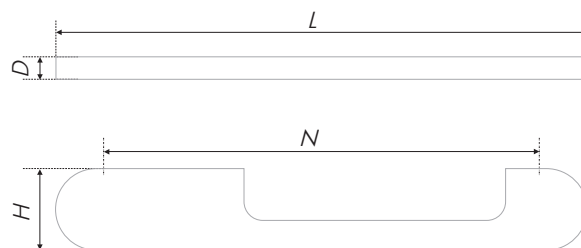

N	L	H	D
192	250	34	8
128	180	34	8
288	330	34	8

Тип ручки Type of handle	Артикул Article	Вес Weight	Цвет Color
Ручка-скоба Handle-brace	RS256SC.4/192	173	Сатиновый хром / Satin chrome
	RS256SC.4/128	118	
	RS256SC.4/288	229	

ПОСЛЕДНИЙ ШАНС КУПИТЬ