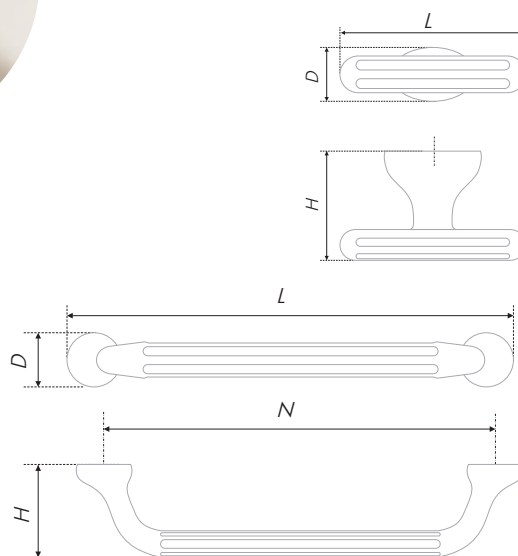

N	L	H	D	L	H	D
128	146	32	18	54	33	16

Тип ручки Type of handle	Артикул Article	Вес Weight	Цвет Color
Ручка-кнопка Handle-knob	RC309MBSN.4	63	Атласный сатиновый никель / Brushed satin nickel Чёрное старинное железо / Black antique ferrum
	RC309BAF.4	63	
Ручка-скоба Handle-brace	RS309MBSN.4/128	100	Европейская старинная латунь / European antique brass
	RS309BAF.4/128	100	
	RS309EAB.4/128	100