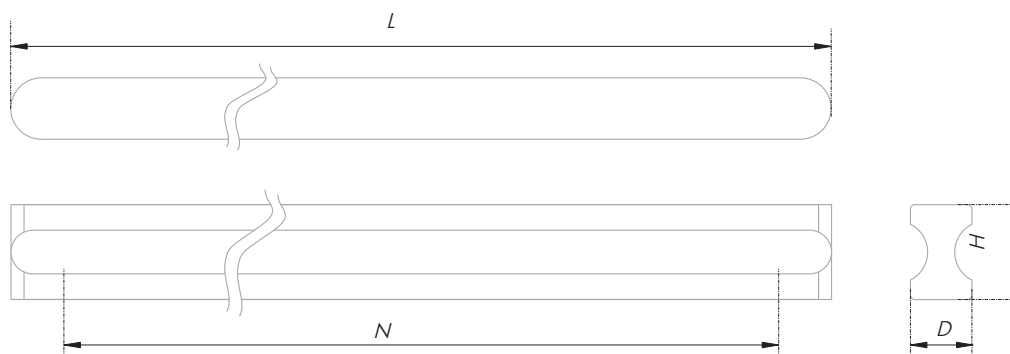

VERTICAL VOLNA

RS065

Лаконичные линии стильного модерна сконцентрированы в длинной ручке VOLNA RS065, подходящей для вертикальной и горизонтальной установки на современных и неоклассических фасадах с фактурами бетона, натурального дерева, жжёных и матовых фактурах «под шпон» или на пластиковых плитах. Модель имеет стильный корпус со скруглёнными мягкими линиями в форме крутой волны, за счёт чего ручку удобно захватывать с двух сторон.

The sleek lines of stylish Modern style are concentrated in the long handle VOLNA RS065, suitable for vertical and horizontal installation on modern and neoclassical fronts with concrete, natural wood, burnt and brushed veneer textures or on plastic panels. The model has a stylish body with rounded soft lines in the shape of a steep wave, so that the handle is easy to grasp from both sides.

N	L	H	D
128	147	17	11
192	211	17	11
320	339	17	11
960	1000	17	11