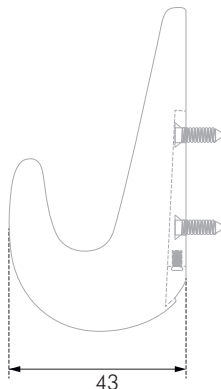

The hook NILL is a constructive finding for creative persons, whose ideas don't stop to appear even after they agree upon the furniture project. The model is arranged to a hidden plate, which allows to change one hook to another within the array of assortment range, in so doing, updating the interior. Besides the multipurpose hidden fastening, NILL is distinguished by uncommon design, which immediately attracts attention to itself. The hook, reminding a powerful, blistering waterfall, adjusts to different furniture sets, similarly to water.

Тип крючка Type of hooks	Артикул Article	Максимальная нагрузка, кг Maximum load capacity	Вес, г Weight	Цвет Color
Однорожковый крючок / Single-arm hook	K103BSN.9	10	109	Атласный сатиновый никель / Brushed satin nickel
	K103CP.9	10	109	Хром полированный / Chrome polished
	K103SC.9	10	105	
	K103MDN.9	10	105	
				Сатиновый хром / Satin chrome
				Матовый тёмный никель / Matt dark nickel