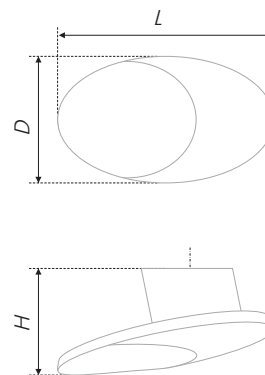

L	H	D
45	23	26

Тип ручки Type of handle	Артикул Article	Вес Weight	Цвет Color
Ручка-кнопка Handle-knob	RC303CP.4	49	Хром полированный / Chrome polished
	RC303BL.4	49	Матовый чёрный / Matt black
	RC303BAZ.4	48	
	RC303TFL.4	49	Чернёный старинный цинк / Black antique zinc
			Тефлон / Teflon