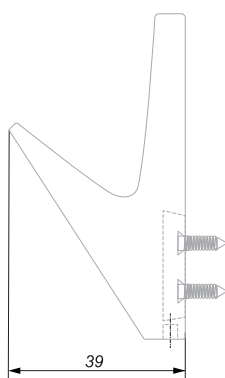

Крючок SINUS в виде острого угла с предсказуемым тригонометрическим названием является ярким представителем минимализма. В нём продумано всё — от формы и покрытия до конструктива. Модель имеет скрытое крепление, дополнительно фиксируется к планке для надёжного положения в условиях интенсивной эксплуатации.

The SINUS hook in the form of an acute angle with a obvious trigonometric name is a striking representative of minimalism. Everything has been thought out - from the shape and coating to the design. The model has a concealed attachment, additionally fixed to the bar for a firm position in conditions of intensive use.

Тип крючка Type of hooks	Артикул Article	Максимальная нагрузка, кг Maximum load capacity	Вес, г Weight	Цвет Color
Однорожковый крючок / Single-arm hook	K106BL.13	10	80	Матовый черный / Matt black
	K106CP.13	10	80	Хром полированный / Chrome polished
	K106BSN.13	10	80	Атласный сатиновый никель / Brushed satin nickel
	K106MDN.13	10	80	Матовый тёмный никель / Matt dark nickel