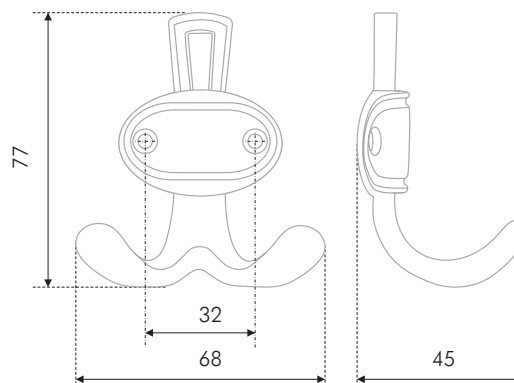

Двухрожковый крючок BARON – сдержанный по дизайну и безупречный по функционалу. Несмотря на небольшой размер, ему можно доверить весомую ношу. Стилистическая универсальность крючка позволяет его устанавливать на мебель всевозможных стилей — традиционных, современных и ультрасовременных. BARON прекрасно «дружит» с ручками в цветах, в которых представлен сам.

BARON, two-horn needle, has a reserved design and ideal functionality. Notwithstanding its small size you can hang enough heavy things on it. The needle stylistic multipurposeness allows to assemble it for the furniture of different styles: traditional, modern and ultramodern. BARON perfectly fits the handles of the colors, in which it is offered.

Тип крючка Type of hooks	Артикул Article	Максимальная нагрузка, кг Maximum load capacity	Вес, г Weight	Цвет Color
Двухрожковый крючок / Two-horn hook	K211AB.2	15	85	Старинная латунь / Antique brass
	K211ABL.2	15	85	Старинный чёрный / Antique black
	K211BAZ.2	15	85	Чёрнёный старинный цинк / Black antique zinc