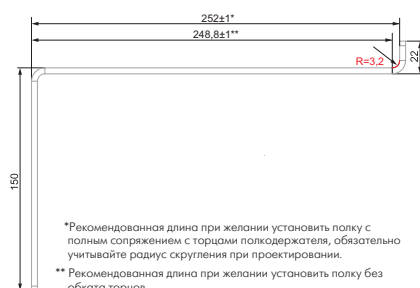

PLACE

P302

Тактичный дизайн моделей PLACE позволяет удачно интегрировать их практически в любой мебельный гарнитур. С лица полки будет видна лишь «лапка», удерживающая плиту. Но данный «захват» в большей степени декоративный, ведь за основное сцепление отвечает крепёж. Лаконичный и деликатный полкодержатель способен превратить свободную стену в функциональную поверхность и дополнить мебельный гарнитур любого современного стиля. Модель реализуется поштучно.

The delicate design of PLACE models allows for successful integration into almost any furniture set. From the front of the shelf, only the «foot» that holds the plate will be visible. But this «grip» is more ornamental, as the main clutch is the fastener. Neat and delicate shelf support is able to turn a free wall into a functional surface and complement any modern style furniture set. The model is sold by the piece.

Тип полкодержателя Shelf holder	Артикул Article	Максимальная нагрузка на пару, кг Maximum load capacity	Вес, г Weight	Цвет Color
Полкодержатель / Shelf holder	P302BL.4	10	388	Матовый чёрный / Matt black
	P302W.4	10	388	Белый / White
	P302GR.4	10	388	Серый / Grey