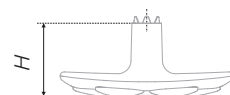

The fittings pair VITA is created according to the aesthetics of Tuscan classics. It seems, that the models represent frozen bloomed magnolia petals, and the brace itself reminds a twig of a loosely-spreading Southern tree. The model will decorate the fronts of the furniture of wide range of classical and modern styles: Art Nouveau, Retro, Eco-Style, Boho and Eclectics.