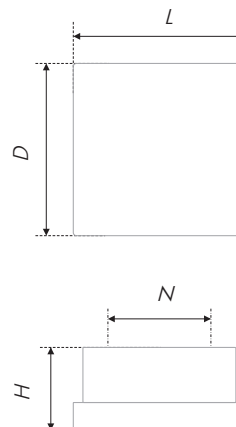

Смелый почерк авангардизма легко читается в простых и точных формах этой скобы. МАЛЕВИЧ создан для мебели неординарного дизайна. У модели строгая современная форма - скоба с широкой квадратной площадкой стоит на монолитной прямоугольной ножке.

Такая ручка станет контрастным акцентом в мебели, и поддержат геометрию как строгих, гладких фасадов, так и монохромных фасадов с фрезеровкой.

The courageous character of avant-gardism is easily seen in simple and accurate forms of this brace. MALEVICH is created for non-ordinary designed furniture. The model has a severe modern shape – the brace with a wide four-square platform stands on a solid-cast right angled leg.

This handle will become a contrast accent in furniture and will favor geometry of both severe, smooth fronts and monochrome fronts with shaping.