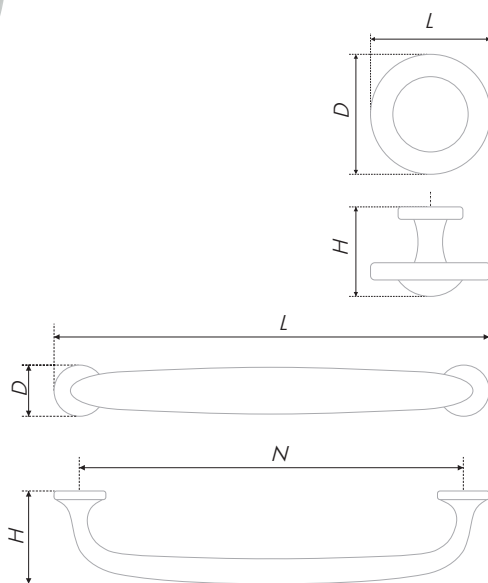

Модель OLSEN — рецепт хюгге для мебели в скандинавском или неоклассическом стиле. Абсолютно лаконичная скоба с удобными высокими ножками, надёжным основанием и оптимальной толщиной захвата. В качестве комплекта к скобе создана стильная кнопка. Ручки можно устанавливать как по отдельности, так и в дуэте, в зависимости от дизайнерской идеи. Благодаря модному чёрному цвету OLSEN может привнести яркие акценты в интерьер.

OLSEN model is the Hygge recipe for Scandinavian and neoclassical style furniture. Absolutely laconic cramp with comfortable high legs, reliable bottom and optimal capture thickness. A stylish button has been designed for a cramp as a set. The handles may be assembled both separately and as duet. It depends on designer's idea.

Thanks to the fashionable black color OLSEN may stress brightly the interior.