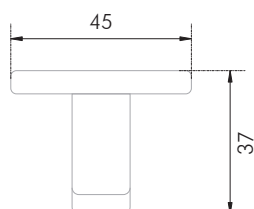

Однорожковый мебельный крючок прост и функционален, как всё гениальное. Стильная обтекаемая форма, монолитное исполнение и надёжное крепление позволяют использовать этот крючок как в дизайнерской мебели, так и в серийных проектах любого назначения: в детских и в ванных комнатах, в гардеробных и мастерских, в кухнях и в прихожих. Благодаря наличию цветовых вариантов, TWIN K120 может незаметно вписаться в интерьер или добавить ему нарочитой продуманной небрежности.

The single-arm furniture hook is as simple and functional as anything ingenious. The stylish, streamlined shape, the monolithic design and the secure mounting make this hook suitable for designer furniture as well as for series projects of any purpose: in children's rooms and bathrooms, in dressing rooms and workplaces, in kitchens and hallways. With the color options available, the TWIN K120 can inconspicuously match an interior or add a deliberate carelessness to it.

Тип крючка Type of hooks	Артикул Article	Максимальная нагрузка, кг Maximum load capacity	Вес, г Weight	Цвет Color
Однорожковый крючок / Single-arm hook	K120CP.2	10	68	Хром полированный / Chrome polished
	K120BSN.2	10	68	Брашированный сатиновый никель / Brushed satin nickel
	K120BL.2	10	68	Матовый чёрный / Matt black
	K120W.2	10	68	Белый / White