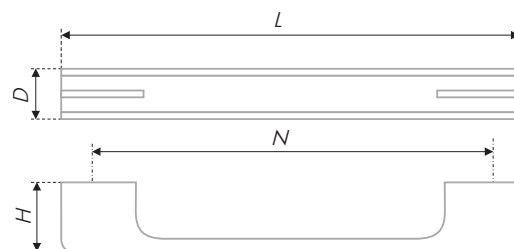

A monochrome brace gained fame and love of the designers from the very first day of its appearance on the market. The best things, which the up-to-date decorative fittings may offer, have been united in it harmoniously: a wide, comfortable for handling form, a severe, but not noisy design, which may be easily mixed together with all types of furniture, high quality Mat insertions of a contrast color, divided by smooth metal glance. The final advantage is a pleasant range of lengths: from 96 mm to 384 mm.