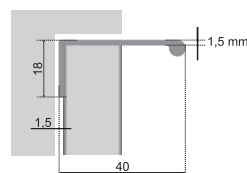

G-LINE

RP001

Торцевая-профильная ручка RP001 представляет собой накладную модель с лаконичным выступом-капелькой с внешней стороны фасада. Длина модели 3000 мм позволяет создать ручку, идеально подходящую фасаду любого размера, в том числе и нестандартной ширины. Модель дополнит современные минималистичные интерьеры, она работает эффективно и незаметно, не отвлекая внимания от эстетики самого гарнитура и подчеркивая геометрию фасадов.

RP001 has a laconic design with its edge sticking out a little bit from the frontal side of the facade. The 3000 mm length of the model allows to create a handle suitable for facades of various lengths. This handle will be great in modern minimalistic interiors.

It is efficient, unnoticeable and does not distract from the esthetics of the furniture itself and geometrics of facades.

L	H	D
3000	18	40

Тип ручки Type of handle	Артикул Article	Вес Weight	Цвет Color
Ручка торцевая-профильная / Edge-profile handle	RP001SC.1/000/3000 RP001BL.1/000/3000	851 851	Сатиновый хром / Satin chrome Матовый чёрный / Matt Black

*Полезная длина ручки 3000 мм

**Фактическая длина ручек в цвете BL — 3100 мм