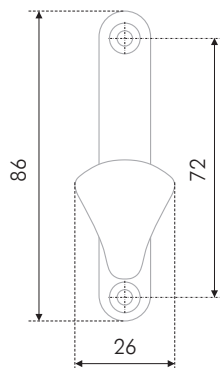

LUIS

K102

Многоликий крючок для мебели. LUIS наделен простой формой в виде лепестка и широкой палитрой покрытий, которая способна превращать его в универсального бойца. Диапазон стиливых решений K102 широк, от строго минимализма в CP «Хром полированный» к неоклассическому BAZ «Чернёный старинный цинк».

Compound furniture hanger. LUIS is endowed with a form of a petal and wide range of covering colors, which may turn it into a universal soldier. K102 style solution range is wide: from CP Polished Chrome severe minimalism to neoclassical BAZ Blacken Antique Zink.

Тип крючка Type of hooks	Артикул Article	Максимальная нагрузка, кг Maximum load capacity	Вес, г Weight	Цвет Color
Однорожковый крючок / Single-arm hook	K102CP.2	10	59	Хром полированный / Chrome polished
	K102SN.2	10	59	Сатиновый никель / Satin nickel
	K102AB.2	10	59	Старинная латунь / Antique brass
	K102BAZ.2	10	59	Чернёный старинный цинк / Black antique zinc
	K102SC.2	10	59	Сатиновый хром / Satin chrome
	K102BSN.2	10	59	Атласный сатиновый никель / Brushed satin nickel
	K102BL.2	10	59	Матовый черный / Matt black
	K102BSG.2	10	59	Брашированное сатиновое золото / Brushed satin gold