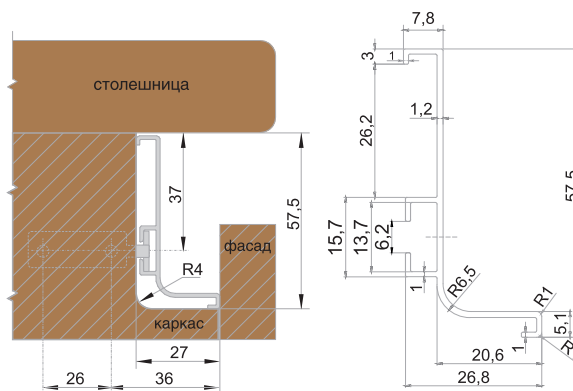

Тип ручки Type of handle	Артикул Article	Вес Weight	Цвет Color
Ручка профильная Profile handle	RP051SC.1/000/4100	1410	Сатиновый хром / Satin chrome
	RP051BL.1/000/4100	1460	Матовый чёрный / Matt Black
	RP051W.1/000/4100	1630	
	RP051GR.1/000/4100	1460	Белый / White
	RP051SG.1/000/4100	1460	Серый / Grey
			Сатиновое золото / Satin gold

*Полезная длина профиля 4100 мм

**Фактическая длина ручек в цветах BL, W, GR, SG — 4200 мм