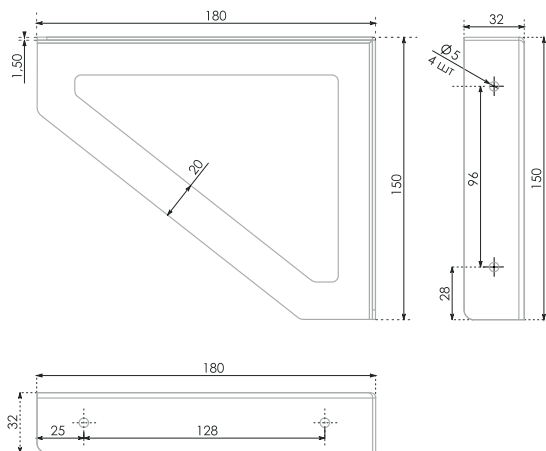

CORNER

P306 St

Полкодержатель-уголок CORNER рассчитан на установку полок любой толщины. Этот вариант для мебели в стиле Лофт, Минимализм, и Неоклассика интересен своей универсальностью: полки можно разместить между верхними рёбрами полкодержателя, или в зоне нижней опоры, в зависимости от пожеланий дизайнера и особенностей пространства, на котором планируется удобная полка. CORNER выполнен из прочной стали, в стойком полимерно-порошковом покрытии, и успешно прошёл испытания на антикоррозийную устойчивость.

The CORNER Shelf Holder is designed to fit shelves of any thickness. This option for Loft, Minimalism, and Neoclassical furniture is interesting for its versatility: shelves can be placed between the upper ribs of the shelf support, or in the lower support area, depending on the designer's wishes and the specifics of the space where the comfortable shelf is planned. CORNER is made of durable steel, in a durable polymer-powder coating, and has been successfully tested for corrosion resistance.

Тип полкодержателя Shelf holder	Артикул Article	Максимальная нагрузка на пару, кг Maximum load capacity	Вес, г Weight	Цвет Color
Полкодержатель / Shelf holder	P306BL.4	40	508	Матовый чёрный / Matt black
	P306W.4	40	508	Белый / White
	P306GR.4	40	508	Серый / Grey

Рекомендации по глубине /

Depth recommendations