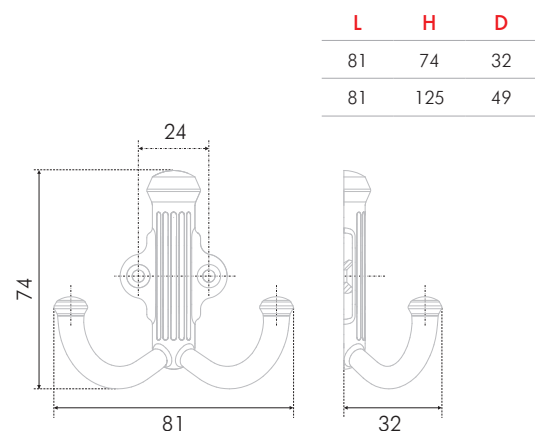

Two and three-horn hooks RIGATA, repeating the forms of majestic ancient columns, will help to complete a furniture project in luxuriant colonial style. The design with vertical facets and massive bearable load responds to the situation and time adequately. You can entrust the things, weighting up to 15 kg to the little Titans. The Italian colonial classics pays careful attention to the details, and the largest possible array of things is thought-out in the hooks RIGATA: from allegation to the number of facets and form of ferrules. Made in ITALY.

Тип крючка Type of hooks	Артикул Article	Максимальная нагрузка, кг Maximum load capacity	Вес, г Weight	Цвет Color
Двухрожковый крючок / Two-horn hook	K251MAB.6	15	66	Матовая старинная латунь / Matt antique brass
	K251AP.6	15	66	
	K251AC.6	15	66	
Трёхрожковый крючок / Three-horn hook	K351MAB.6	15	111	Старинное олово / Antique pewter
	K351AP.6	15	111	Старинная медь / Antique copper
	K351AC.6	15	111