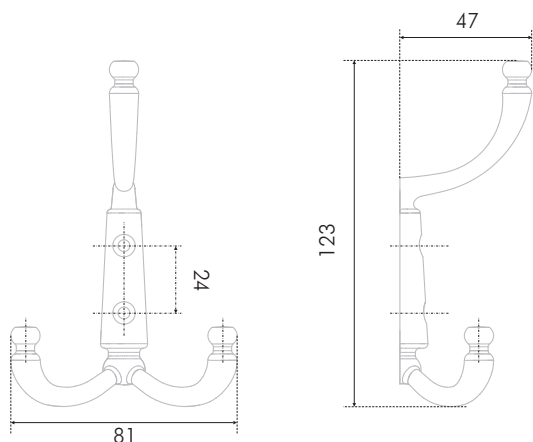

Когда говорят, что классика вечна, имеют ввиду итальянский колониальный стиль, впитавший в себя сюжеты архитектуры древнего Рима и Эллады. Трёх- и двухрожковые крючки DOLCE созданы именно в этой стилистике в самом сердце Италии руками искусных мастеров, бережно хранящих и передающих традиции. Хотите окунуться в роскошный мир древней Греции и почувствовать себя настоящим небожителем с Олимпа — выбирайте лицевую фурнитуру колониальной коллекции la Famiglia!

When the one says that the classics is everlasting, he or she means Italian colonial style, which has soaked the plots of Ancient Rome and Hellas architecture. Three and two-horn hooks DOLCE are created exactly according to this stylistics in the heart of Italy by hands of the skilled craftsmen, keeping the traditions carefully and transferring them. If you wish to dip into luxuriant world of Ancient Greece and feel yourself a real celestial from Olympus, then you shall choose decorative fitting of the colonial collection la Famiglia! Made in ITALY.

Тип крючка Type of hooks	Артикул Article	Максимальная нагрузка, кг Maximum load capacity	Вес, г Weight	Цвет Color	
Двухрожковый крючок / Two-horn hook	K250MAV.6	15	76	Матовая старинная латунь / Matt antique brass	
	K250AP.6	15	76		
	K250AC.6	15	76		
Трёхрожковый крючок / Three-horn hook	K350MAV.6	15	109	Старинная медь / Antique copper	
	K350AP.6	15	109		
	K350AC.6	15	109		Старинное олово / Antique pewter