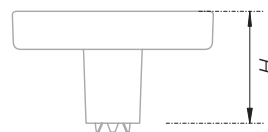

Brutality raised to the third power is how we can describe the character of the imposing CUBO URBANO handle. The restraint of the shape is emphasized by the originality of the concrete texture imitating natural stone or grained minerals. The handle is made of a solid zinc-aluminum alloy and has a considerable size for a knob handle—45 mm in diameter. CUBO URBANO can serve as an independent element of design and decoration of furniture of any size in interiors of brutal Loft or stylish Minimalism.