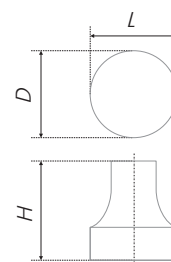

Стильный и лаконичный комплект ELL — это торжество чистых линий и непревзойденного чувства стиля. Свежий, выверенный дизайн скобы и кнопки отличается обтекаемой формой, абсолютно удобной для захвата рукой. Ручки ELL прекрасно разместятся на гладких фасадах мебели в стиле хай-тэк, минимализм, неоклассика, контемпорари, а в цвете MDN гармонично встанут на гарнитуры лофт. Модель настолько универсальна, что, пожалуй, подойдёт к любому гарнитуру в стилистике модерн.

A stylish and laconic set ELL is a triumph of clear lines and non-negotiable sense of style. Calibrated design of a brace and knob is distinguished by the steam-line form, a handle, comfortable for touching with a hand. The handles ELL will perfectly arrange on even fronts of the furniture of high-tech, minimalism, neoclassical, contemporary styles, and being in MDN color they will harmoniously fit loft furniture sets. The model is as multipurpose, that it will fit any furniture set in the modern style.