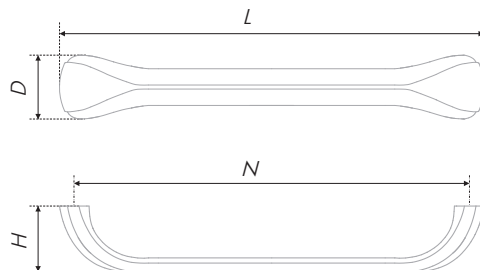

Массивная ручка с прямым узором AMSTERDAM отдаёт дань современной эстетике урбанизма, в которой парадоксальным образом сочетаются энергия и меланхолия, холодный брутализм и сочная этника. Скоба подстраивается под многозадачность и ритм современного человека: хорошо смотрится как в горизонтальном, так и в вертикальном положении, удобно захватывается быстрым движением руки благодаря высоким ножкам. AMSTERDAM представлен в вариациях серых оттенков и поддержит тёмные и светлые дымчатые фасады мебели.

AMSTERDAM pays tribute to the modern aesthetics of urbanism, in which energy and melancholy, severe brutalism and juicy ethnics mix together. The brace adjusts itself to the multipurposeness and rhythm of a modern person; it looks good both in horizontal and vertical positions, and thanks to high legs it's comfortable to handle it by a fast hand movement. AMSTERDAM is represented in grey tones variety and will complement dark and light smoky furniture fronts.