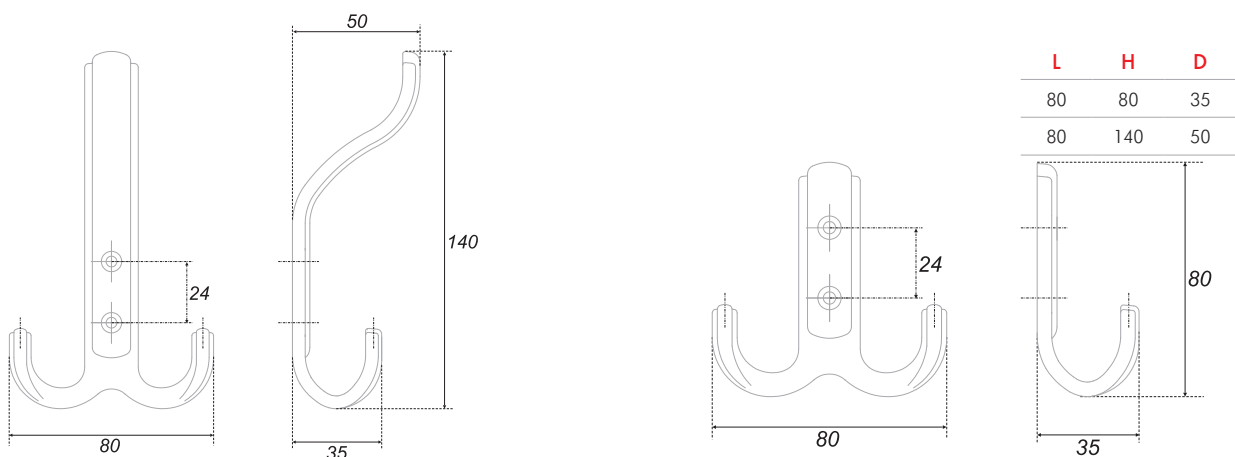

DOMANI furniture hooks are the most versatile representatives of the wordy Italian family of la Famiglia, because they can be combined with a whole series of handles: FRANCHESKA RS501, VERONA RS504, IRIS RS500, AMSTERDAM RS509 and RIALTO RS511. Despite belonging to the Italian collection, the hooks will be appropriate for modern furniture styles as well. The versatile design and well-designed palette of shades will come in handy for furniture manufacturers who prefer a quick selection of fittings to a painful search. Made in ITALY.

Тип крючка Type of hooks	Артикул Article	Максимальная нагрузка, кг Maximum load capacity	Вес, г Weight	Цвет Color	
Двухрожковый крючок / Two-horn hook	K252MAV.6	15	88	Матовая старинная латунь / Matt antique brass	
	K252AP.6	15	88		
	K252AC.6	15	88		
Трёхрожковый крючок / Three-horn hook	K352MAV.6	15	111	Старинное олово / Antique pewter	
	K352AP.6	15	111		
	K352AC.6	15	111		Старинная медь / Antique copper