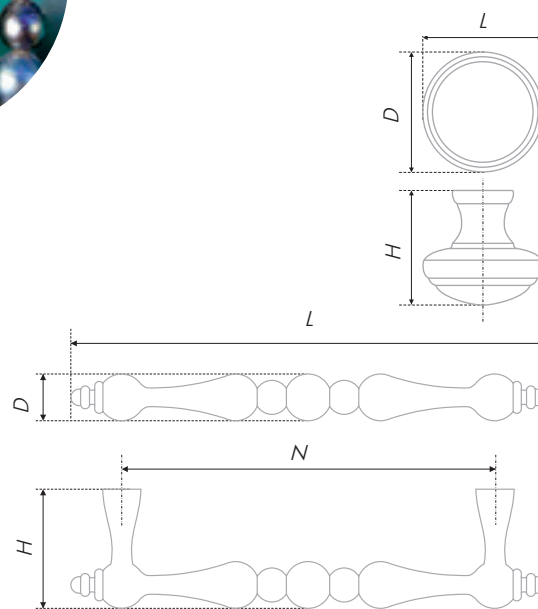

Романтическая пара UNICA подходит и для классических интерьеров с изобилием форм и текстур, и для минималистичных сюжетов. Наряду с традиционными оттенками CP и BAZ дуэт RS440, RC400 доступен в оттенке «Матовый чёрный». Изящная модель в строгом монохроме идеально сочетается с белыми фасадами неоклассики и функциональным минимализмом скандинавского стиля.

UNICA romantic couple fits both classical interiors with plenty of forms and textures and minimalistic designs. Together with traditional CP and BAZ tones the duet of RS440 and RC400 is available in Mat Black. An exquisite model in a severe monochrome ideally joins white fronts of Scandinavian style neoclassic and functional minimalism.