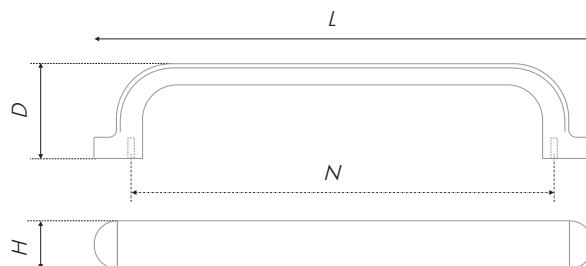

N	L	H	D	L	H	D
160	183	29	16	24	30	24

Тип ручки Type of handle	Артикул Article	Вес Weight	Цвет Color
Ручка-кнопка Handle-knob	RC333CP.4	65	Хром полированный / Chrome polished Матовый атласный никель / Matt satin nickel Матовый тёмный никель / Matt dark nickel Белый / White
	RC333MBSN.4	65	
	RC333MDN.4	65	
	RC333W.4	65	
Ручка-скоба Handle-brace	RS333CP.4/160	131	
	RS333MBSN.4/160	131	
	RS333MDN.4/160	131	
	RS333W.4/160	131