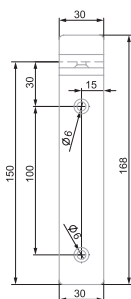

PLACE

P302

Тактичный дизайн моделей PLACE позволяет удачно интегрировать их практически в любой мебельный гарнитур. С лица полки будет видна лишь «лапка», удерживающая плиту. Но данный «захват» в большей степени декоративный, ведь за основное сцепление отвечает крепёж. Лаконичный и деликатный полкодержатель способен превратить свободную стену в функциональную поверхность и дополнить мебельный гарнитур любого современного стиля. Модель реализуется поштучно.

The delicate design of PLACE models allows for successful integration into almost any furniture set. From the front of the shelf, only the «foot» that holds the plate will be visible. But this «grip» is more ornamental, as the main clutch is the fastener. Neat and delicate shelf support is able to turn a free wall into a functional surface and complement any modern style furniture set. The model is sold by the piece.

Тип полкодержателя Shelf holder	Артикул Article	Максимальная нагрузка на пару, кг Maximum load capacity	Вес, г Weight	Цвет Color
Полкодержатель / Shelf holder	P302BL.4	10	388	Матовый чёрный / Matt black
	P302W.4	10	388	Белый / White
	P302GR.4	10	388	Серый / Grey