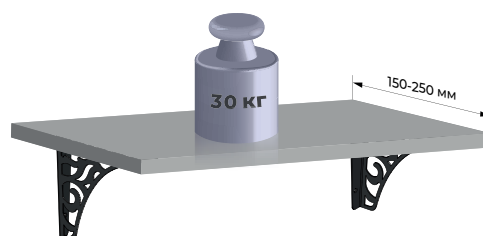

Рекомендации по глубине /
Depth recommendations