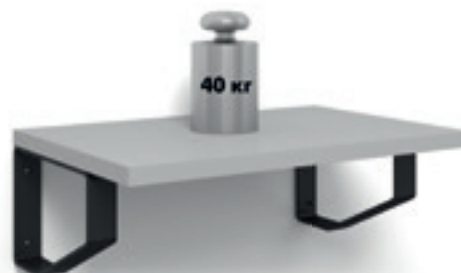

SPLAT

P308

Простая и плавная геометрия этого полкодержателя напоминает о фантастических интерьерах космических времён. Интересный дизайнерский полкодержатель предназначен для оригинальных лофтовых интерьеров и помещений ярких, но лаконичных современных стилей. Конструктивная логика SPLAT P308 позволяет выбирать место для установки полок: сверху над полкодержателем или снизу, внутри полкодержателя при глубине полки не более 190 мм.

The simple and smooth geometry of this shelf bearer is reminiscent of fantastic interiors of space times. Interesting design bearer is designed for original loft interiors and rooms of bright, but laconic modern styles. The SPLAT P308 constructive logic allows choosing the place for shelf support: above the shelf bearer or underneath, inside - if the depth of the shelf does not exceed 190 mm.

Тип полкодержателя Shelf holder	Артикул Article	Максимальная нагрузка на пару, кг Maximum load capacity	Вес, г Weight	Цвет Color
Полкодержатель / Shelf holder	P308BL.4	40	546	Матовый чёрный / Matt black
	P308W.4	40	546	Белый / White
	P308GR.4	40	546	Серый / Grey