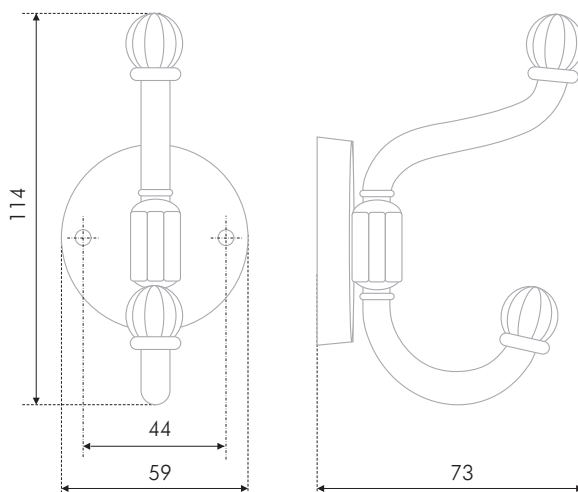

Эффектная фурнитура, удачно подобранная по стилю и цвету, способна добавить экспрессии и чувств в мебельный гарнитур. Крючок PRINCESS содержит в себе ёмкий творческий потенциал, который полностью раскроется на фасадах мебели в скандинавском, неоклассическом стиле и лофт. Декоративная форма внесет нотку романтики в современный интерьер. Крючок отвечает «да» тренду на чёрный цвет и будет идеально смотреться контрастных светлых, а также фасадах под дерево.

Dramatic fittings, successfully chosen by style and color, may add expression and feelings to the furniture set. PRINCESS needle has a significant creative potential in it, which will be fully shown on Scandinavian, neoclassical and loft style furniture fronts. The decorative shape will add romance to the modern interior. The needle says «yes» to the black color trends, and it will look ideally on contrast light and wood grain fronts.

Тип крючка Type of hooks	Артикул Article	Максимальная нагрузка, кг Maximum load capacity	Вес, г Weight	Цвет Color
Двухрожковый крючок / Two-horn hook	K213BL6	20	192	Матовый черный / Matt black