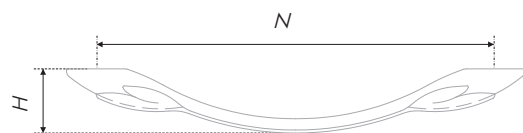

The fittings pair VITA is created according to the aesthetics of Tuscan classics. It seems, that the models represent frozen bloomed magnolia petals, and the brace itself reminds a twig of a loosely-spreading Southern tree. The model will decorate the fronts of the furniture of wide range of classical and modern styles: Art Nouveau, Retro, Eco-Style, Boho and Eclectics.