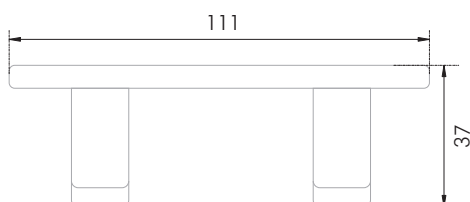

Симпатичный и функциональный двухрожковый крючок создан, чтоб навести порядок в современных детских и ванных комнатах, в прихожих и кухнях, в мастерских и в офисных пространствах. Монолитное исполнение и обтекаемая форма отвечают за надёжность и безопасность использования: TWIN смело возьмет на себя груз весом до 20 кг! Крючок представлен как в универсальных оттенках «Хром полированный» и «Атласный сатиновый никель», так и в вечной классике: «Матовом чёрном» и «Белом».

The nice and functional double-arm hook is designed to keep things organized in modern children's rooms and bathrooms, in hallways and kitchens, in workplaces and office spaces. The monolithic design and streamlined shape ensure reliability and safety: The TWIN is sure to hold up to 20 kg! The hook is available in the versatile shades «Polished Chrome» and «Glossy Satin Nickel» as well as in the timeless classics «Matte Black» and «White».

Тип крючка Type of hooks	Артикул Article	Максимальная нагрузка, кг Maximum load capacity	Вес, г Weight	Цвет Color
Двухрожковый крючок / Two-horn hook	K220CP.2	20	146	Хром полированный / Chrome polished
	K220BSN.2	20	146	Брашированный сатиновый никель / Brushed satin nickel
	K220BL.2	20	146	Матовый чёрный / Matt black
	K220W.2	20	146	Белый / White