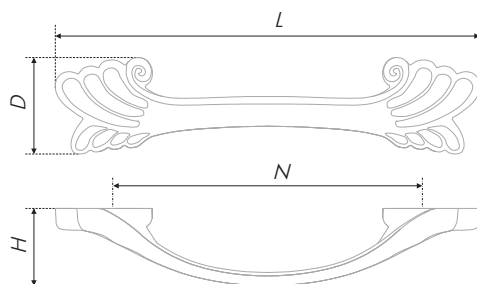

MADONNA approves decorative attractiveness of the classics, which gets us to the epoch of harmony of a human and nature. The floral motives with smooth lines, reminding flower petals, are observed in the handle's design. This model is remarkable for high adaptivity to different style directions. MADONNA is good for the furniture of calm Art Nouveau, lace Provence, fanciful Baroque, as well as bright Art Deco and vivacious Eco-Style.