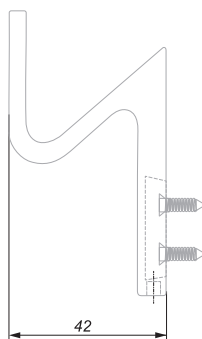

ZIGZAG — минималистичный однорожковый крючок для стильной мебели, в которой нет случайных деталей. Модели в виде ломаной линии в вихре современной жизни могут использоваться не только в прихожих, гардеробных и ванных комнатах, но и в других помещениях, где можно представить крючки. Нетривиальная форма станет выражением творческого подхода производителя и обладателя мебели.

ZIGZAG is a minimalist single-arm hook for stylish furniture with no casual details. Models in the form of a broken line in the whirlwind of modern life can be used not only in hallways, dressing rooms and bathrooms, but also in other rooms where hooks can be imagined. The non-trivial shape will be an expression of the creativity of the manufacturer and the owner of the furniture.

Тип крючка Type of hooks	Артикул Article	Максимальная нагрузка, кг Maximum load capacity	Вес, г Weight	Цвет Color
Однорожковый крючок / Single-arm hook	K107BL.13	10	78	Матовый черный / Matt black
	K107CP.13	10	78	Хром полированный / Chrome polished
	K107BSN.13	10	78	Атласный сатиновый никель / Brushed satin nickel
	K107MDN.13	10	78	Матовый тёмный никель / Matt dark nickel