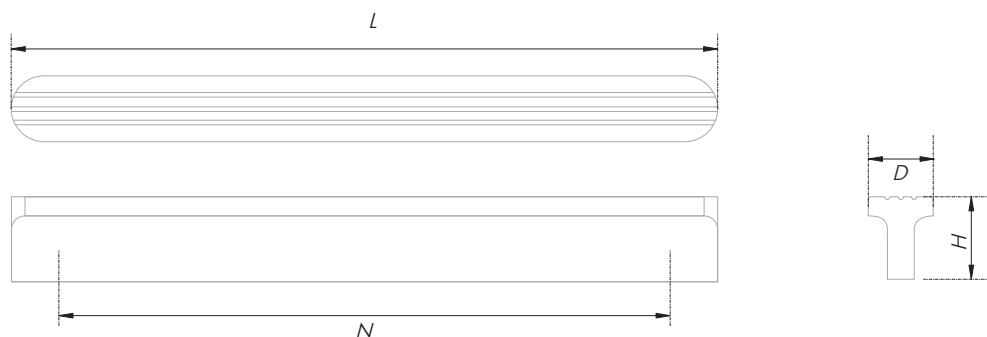

VERTICAL

SHELL

RS064

Восходящий тренд на удлиненную фурнитуру нашёл удачное воплощение в ручке SHELL RS064. Мебельная скоба из алюминиевого профиля имеет рельефную структуру, имитирующую удобную для захвата поверхность морской ракушки и может быть установлена как вертикально, так и горизонтально на фасады и модули крупных габаритов. SHELL RS064 созданы для незаметной интеграции в общий образ мебели или добавления акцентных линий на плоскость фасадов в стиле Неоклассика, скандинавский Минимализм, Модерн.

The upward trend of elongated fittings has been successfully realized in the SHELL RS064 handle. The aluminum profile furniture handle has an embossed structure imitating the easy-to-grip surface of a seashell and can be mounted both vertically and horizontally on fronts and modules of large dimensions. SHELL RS064 are designed for inconspicuous integration into the general image of furniture or adding accent lines on the plane of the fronts in the Neoclassical, Scandinavian Minimalism, Modern style.

N	L	H	D
128	148	18	14
192	212	18	14
320	340	18	14
960	1000	18	14