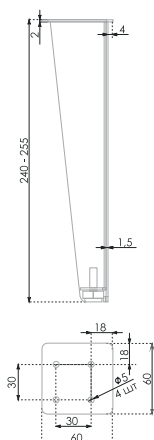

PILO

N335

Атлетичная и стильная, опора PILO подойдет для небольших столиков, комодов, тумб в рабочие кабинеты, медицинские учреждения, в детские, ванные, гостиные комнаты. В этом решении предусмотрена возможность регулировки по высоте в диапазоне 15 мм, что актуально при использовании в условиях неровных полов. Благодаря высокому классу антикоррозийной устойчивости, опора может служить на территории повышенной влажности, например, в ванных комнатах и на закрытых балконах.

Athletic and stylish, the PILO leg is suitable for small tables, chests of drawers, cabinets in offices, medical facilities, children's rooms, bathrooms, living rooms. This solution provides the possibility of height adjustment in the range of 15 mm, which is important when used on uneven floors. With the high class of corrosion resistance, the leg can serve in areas of high humidity, such as bathrooms and closed balconies.

РЕГУЛИРОВКА ПО ВЫСОТЕ 15 мм

Тип опоры Type of support	Артикул Article	Максимальная нагрузка на одну опору, кг Maximum load per support	Вес, г Weight	Цвет Color
Мебельная опора / Furniture support	N335BL.2/240	30	300	Матовый чёрный / Matt black
	N335W.2/240	30	300	Белый / White
	N335GR.2/240	30	300	Серый / Grey