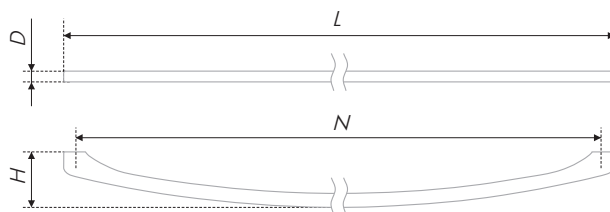

N	L	H	D
160	174	33	9
320	333	33	9

Тип ручки Type of handle	Артикул Article	Вес Weight	Цвет Color
Ручка-скоба Handle-brace	RS221CP.4/160	102	Хром полированный / Chrome polished
	RS221CP.4/320	171	
	RS221BSN.4/160	102	Атласный сатиновый никель / Brushed satin nickel