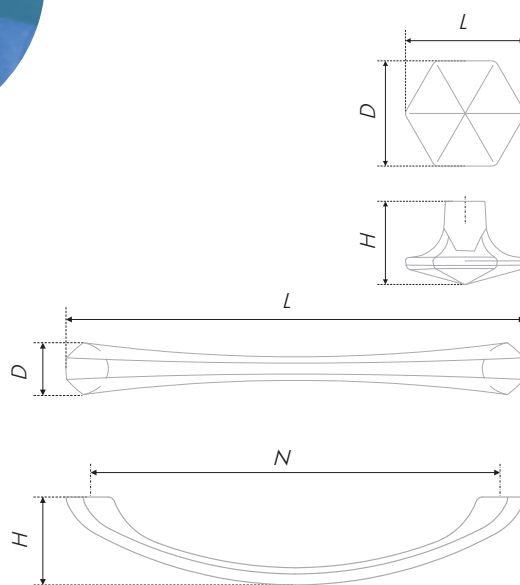

The fittings pair MARCO is a fundamental and comfortable brace with light cutting and a knob in the form of a bee's cell. Thanks to the multipurpose, precise design and classical color array, the braces will look harmoniously on the furniture with smooth or machine-cut fronts of smoky light or dark woody tones. MARCO doesn't attract much attention and delicately complements the furniture of modern classics, rustic and loft.