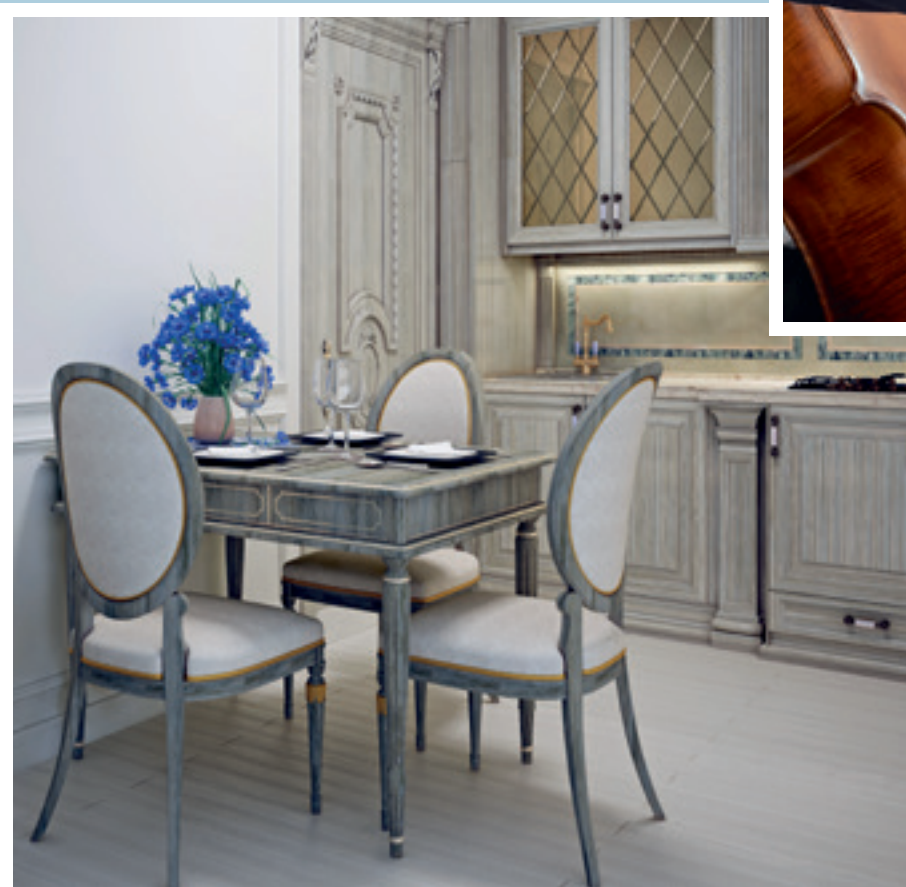

Furniture hooks