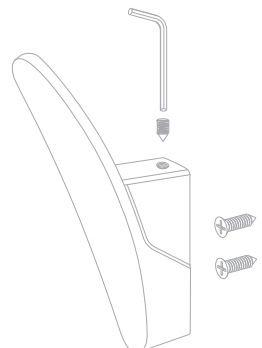

Однорожковые крючки FLY в форме крыла в дружелюбном с фасадом оттенке практически не заметны, а на контрастной поверхности мебели «рисуют» игривые штрихи. FLY — это универсальная модель, которая уместна практически на любом гарнитуре модерн, а в чёрном цвете в лофт-интерьерах. Скрытый крепёж и дополнительное сцепление корпуса крючка к планке подчёркивают минимализм изделия.

FLY single-arm wing-shaped hooks in a friendly shade with the front are almost invisible, and «draw» playful touches on the contrasting surface of the furniture. FLY is a universal model, which is appropriate for almost any modern set, and in black in loft interiors. Concealed fasteners and an additional clutch of the hook body to the bar emphasize the minimalism of the product.

Тип крючка Type of hooks	Артикул Article	Максимальная нагрузка, кг Maximum load capacity	Вес, г Weight	Цвет Color
Однорожковый крючок / Single-arm hook	K105CP.9	10	70	Хром полированный / Chrome polished
	K105SC.9	10	70	Сатиновый хром / Satin chrome
	K105BSN.9	10	70	Атласный сатиновый никель / Brushed satin nickel
	K105BL.9	10	70	Матовый черный / Matt black