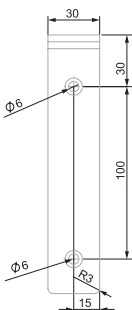

BASE

P301 St

Базовая модель полкодержателя сосредотачивает внимание на материале полки. Он может быть любым по глубине и по составу: массивом дерева, искусной репликой, фантазийной плитой под бетон или ... Полёт мысли ограничивается лишь разумными рамками используемых в мебельном производстве материалов и размеров. Полкодержатель BASE готов поддержать даже смелую идею и незаметно «нести» ответственность за её воплощение. Модель реализуется поштучно.

The basic model of the shelf support focuses on the material of the shelf. It can be of any depth and composition: solid wood, artful replica, fancy slab under concrete or ... Imagination is only limited by reasonable limits of materials and sizes used in furniture production. The BASE shelf support is ready to support even a bold idea and inconspicuously «bear» the responsibility for its implementation. The model is sold by the piece.

Тип полкодержателя Shelf holder	Артикул Article	Максимальная нагрузка на пару, кг Maximum load capacity	Вес, г Weight	Цвет Color
Полкодержатель / Shelf holder	P301BL.4	10	370	Матовый чёрный / Matt black
	P301W.4	10	370	Белый / White
	P301GR.4	10	370	Серый / Grey

Рекомендации по глубине /

Depth recommendations