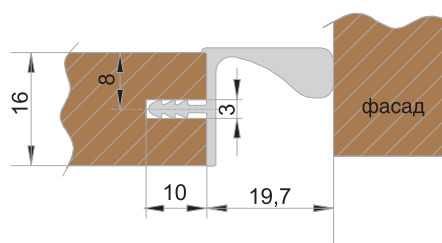

The straight-line GOLA BALANCE looks perfect in modern interiors. Herewith, it is ergonomic in everyday operation and comfortable for manufacturers — all components (end, corner covers, brackets) are sold in the same place. The profile RP052 for top furniture bases complements the bottom floor of the furniture with the handles GOLA BALANCE. RP052 has the cut-in manner of assembly: additional cutting on the front, into which the profile's edge will be inserted, is required for assembly.