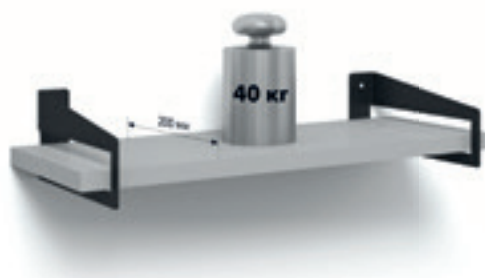

Рекомендации по глубине /

Depth recommendations