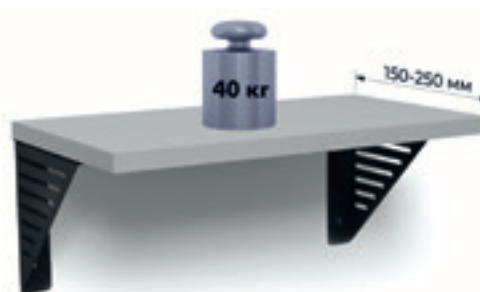

Рекомендации по глубине /

Depth recommendations