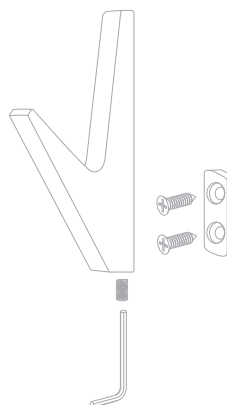

Крючок SINUS в виде острого угла с предсказуемым тригонометрическим названием является ярким представителем минимализма. В нём продумано всё — от формы и покрытия до конструктива. Модель имеет скрытое крепление, дополнительно фиксируется к планке для надёжного положения в условиях интенсивной эксплуатации.

The SINUS hook in the form of an acute angle with a obvious trigonometric name is a striking representative of minimalism. Everything has been thought out - from the shape and coating to the design. The model has a concealed attachment, additionally fixed to the bar for a firm position in conditions of intensive use.

Тип крючка Type of hooks	Артикул Article	Максимальная нагрузка, кг Maximum load capacity	Вес, г Weight	Цвет Color
Однорожковый крючок / Single-arm hook	K106BL.13	10	80	Матовый черный / Matt black
	K106CP.13	10	80	Хром полированный / Chrome polished
	K106BSN.13	10	80	Атласный сатиновый никель / Brushed satin nickel
	K106MDN.13	10	80	Матовый тёмный никель / Matt dark nickel