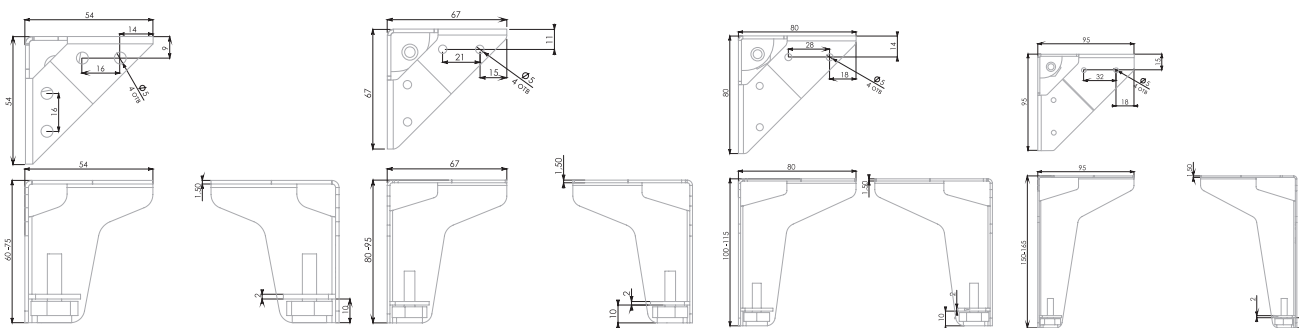

TOM

N332 St

Опоры TOM допускают множество выражений, но всегда узнаваемы по своему элегантному «окошку». Дизайн опор меняется в зависимости от ракурса, с которого вы смотрите на мебель. С угла TOM отчётливо напоминает букву «Т», а с «лица» — плечо. За эту «игру» с восприятием отвечают декоративные «окошки». Модель-хамелеон станет изюминкой мебели, добавит ей шарма и загадки. Четыре варианта высоты помогут адресно подобрать фурнитуру к конкретной мебели.

TOM supports is many-sided, but are always recognizable by their elegant «window». The design of the supports changes depending on the angle from which one looks at the furniture. From the corner TOM clearly resembles the letter «Т», and from the front - the shoulder. Such a «play» with perception is achieved by means of decorative «windows». The chameleon model will be a accent of the furniture, adding charm and mystery to it. Four height options will help to match the fittings to the specific furniture.

РЕГУЛИРОВКА ПО ВЫСОТЕ 15 мм

Тип опоры Type of support	Артикул Article	Вес, г Weight	Артикул Article	Вес, г Weight	Максимальная нагрузка на одну опору, кг Maximum load per support	Цвет Color
Мебельная опора / Furniture support	N332BL.2/60	80	N332BL.2/150	222	30	Матовый чёрный / Matt black Белый / White Серый / Grey
	N332W.2/60	80	N332W.2/150	222	30	
	N332GR.2/60	80	N332GR.2/150	222	30	
	N332BL.2/80	110	N332BL.2/250	380	30	
	N332W.2/80	115	N332W.2/250	380	30	
	N332GR.2/80	110	N332GR.2/250	380	30	
	N332BL.2/100	145			30	
	N332W.2/100	145			30	
	N332GR.2/100	145			30