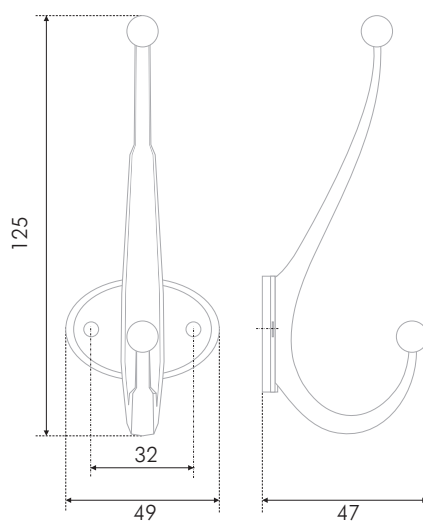

Крючок SENOR K204.07 – отличная пара классическим мебельным ручкам и гарнитурам в традиционном стиле. Лаконичная, аккуратная модель с округлым верхом будет удобна в использовании. Крючок в цветах «Матовая старинная латунь» и «Чернёный старинный цинк» подчеркнет красоту мебели с патинированными или выполненными из массива дерева фасадами. Крючок SENOR – это гармония противоположностей: легкий, воздушный дизайн и надёжная, прочная конструкция, универсальный стиль и яркий индивидуальный характер.

The SENOR K204.07 needle is a perfect couple for classical furniture handles and traditional style sets. Laconic, precise model with the roundish top will be easy-to-use. The needle in «Matt vintage zinc» and «Blackened vintage zinc» colors will highlight aeruginous or wood grain fronts. SENOR needle is a harmony of opposites: light, airy design and reliable, solid structure, universal style and bright personal character.

Тип крючка Type of hooks	Артикул Article	Максимальная нагрузка, кг Maximum load capacity	Вес, г Weight	Цвет Color
Двухрожковый крючок / Two-horn hook	K204.07MAV.6	10	87	Матовая старинная латунь / Matt antique brass
	K204.07BAZ.6	10	87	Чернёный старинный цинк / Black antique zinc