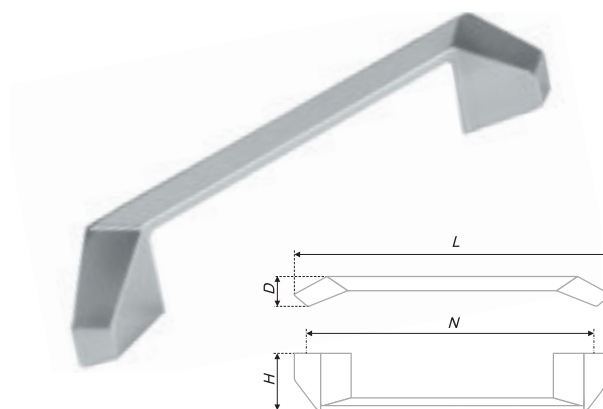

RS182

код / code	G	L	H	D
RS182CP.4/160	99	180	31	15