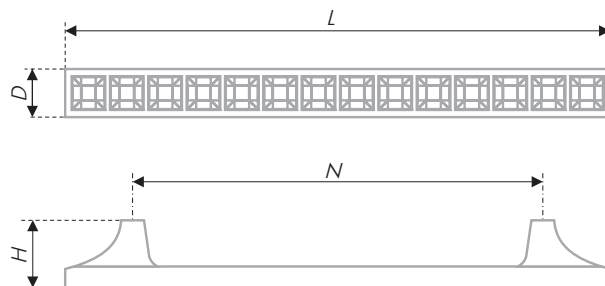

Elegant reflection of cold flecks on CRYSTAL brace surface transforms it into an exquisite jewel, precious furniture accent. It seems like an independent decor element, mixing well even with a simple, laconic front. Besides, it's comfortable to take the handle and it has a square form, which makes it elegant, but not fanciful, comfortable in use. In combination with the buttons RC425 the model will create a harmonious set.