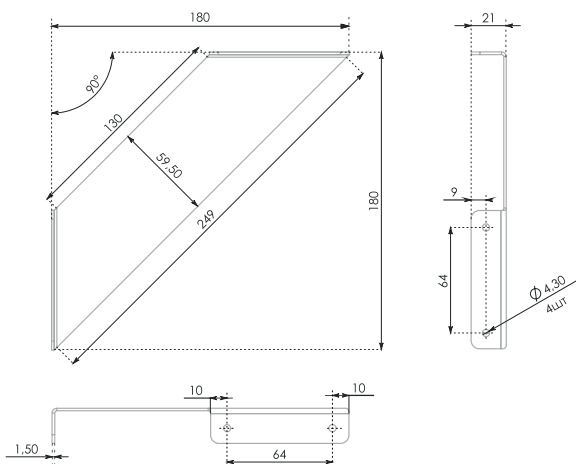

Тип полкодержателя Shelf holder	Артикул Article	Максимальная нагрузка на пару, кг Maximum load capacity	Вес, г Weight	Цвет Color
Полкодержатель / Shelf holder	P305BL.4	40	192	Матовый чёрный / Matt black
	P305W.4	40	192	Белый / White
	P305GR.4	40	192	Серый / Grey