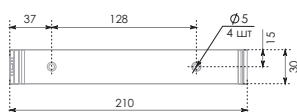

** Рекомендованная длина при желании установить полку без обката торцов.