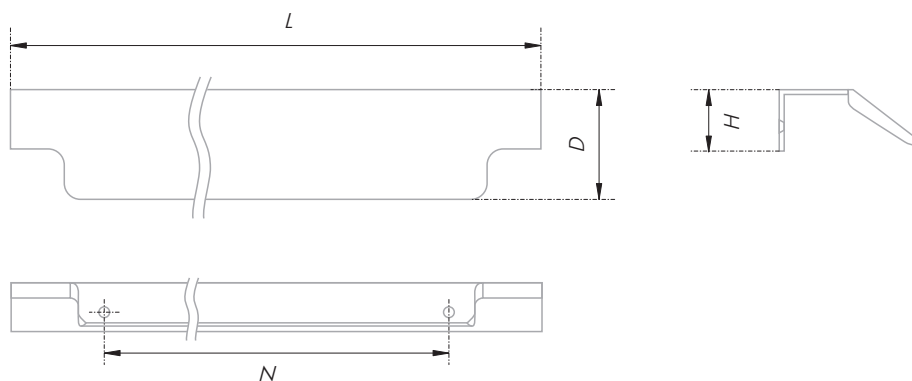

N	L	H	D
96	147	18	41
128	197	18	41
192	297	18	41
224	397	18	41
256	447	18	41
448	497	18	41
512	597	18	41
576	697	18	41
704	797	18	41
768	897	18	41