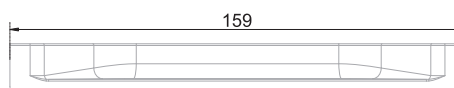

Размер	L	H	D
160	159	20	17

Тип ручки Type of handle	Артикул Article	Вес Weight	Цвет Color
Торцевая ручка Edge handle	RT021CP.1/000/160	102	Хром полированный / Chrome polished
	RT021SC.1/000/160	102	
	RT021BL.1/000/160	102	Сатиновый хром / Satin chrome
	RT021W.1/000/160	102	Матовый чёрный / Matt Black
	RT021GR.1/000/160	102	Серый / Grey Белый / White