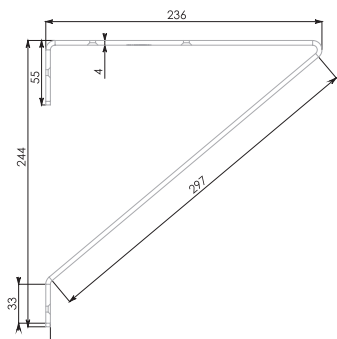

Тип полкодержателя Shelf holder	Артикул Article	Максимальная нагрузка на пару, кг Maximum load capacity	Вес, г Weight	Цвет Color
Полкодержатель / Shelf holder	P303BL.4	30	589	Матовый чёрный / Matt black
	P303W.4	30	589	Белый / White
	P303GR.4	30	589	Серый / Grey