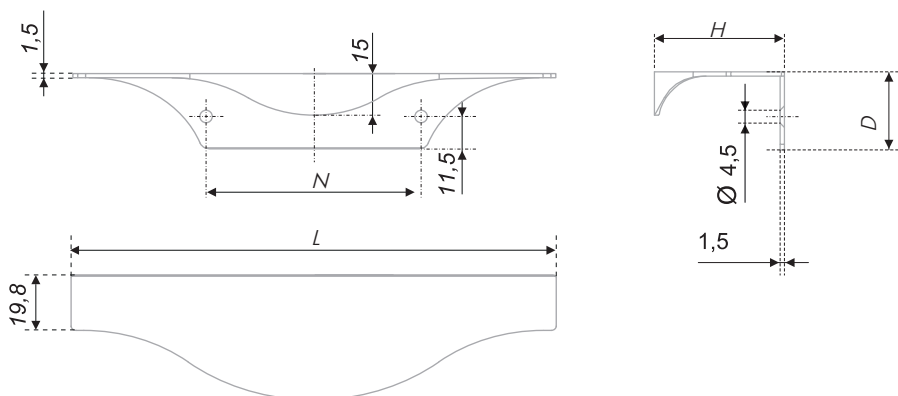

Изящная и лаконичная торцевая ручка ERA определённо имеет женское начало. Она разнообразна в цветовых проявлениях, адаптивна к фасадам 16-18 мм и имеет много размеров. Вопреки бытующему мнению модель можно устанавливать не только чётко в размер фасада, но и по центру как широкий язычок. Новые мини-торцевые ручки 150, 200 и 300 мм наилучшим образом подойдут для такого размещения. Смело пробуйте разные вариации и создавайте уникальные проекты!

The delicate and laconic face handle ERA is definitely feminine. It has different color manifestations, it is adjustable to 16-18 mm fronts and has many sizes. In contradiction to the conventional image, this model can't be adjusted only straight according to the front's dimensions, but also in the center, which will look like a wide reed. The new mini front handles of 150, 200, and 300 mm will fit for such arrangement in a best way. You can easily try different variations and create unique projects!

Размер	N	L	H	D
150	64	147	45	27
200	96	197	45	27
300	192	297	45	27
400	224	397	45	27
450	256	447	45	27
500	320	497	45	27
600	416	597	45	27
800	304*2	797	45	27