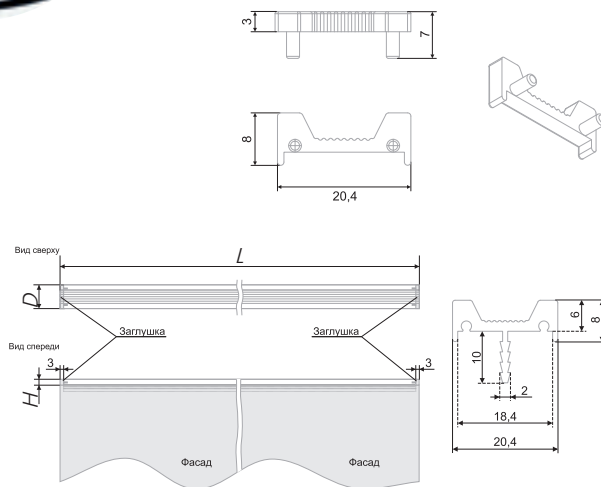

Созданные в духе свободного мегаполиса профильные ручки URBAN фокусируют внимание на мебели. Модный дизайн, как с глянцевых обложек европейских журналов, теперь доступен для мебели «средний — средний+». Стильные рифления ручки выполняют не только эстетическую роль, но и обеспечивают захват без соскальзываний. В качестве дополнительного аксессуара на торцы ручки предусмотрены заглушки RZ105. Они устанавливаются в специальные пазы и обеспечивают безупречную гармонию и в профиль, и в анфас.

Designed in the atmosphere of the free metropolis, the URBAN profile handles focus attention on furniture. Trendy design, like the glossy covers of European magazines, is now available for «medium to medium+» furniture. The stylish handle flutes are not only aesthetic but also provide a slip-free grip. The RZ105 end caps are available as an optional accessory on the handle ends. They fit into the special slots and ensure perfect harmony both in profile and in full-face.