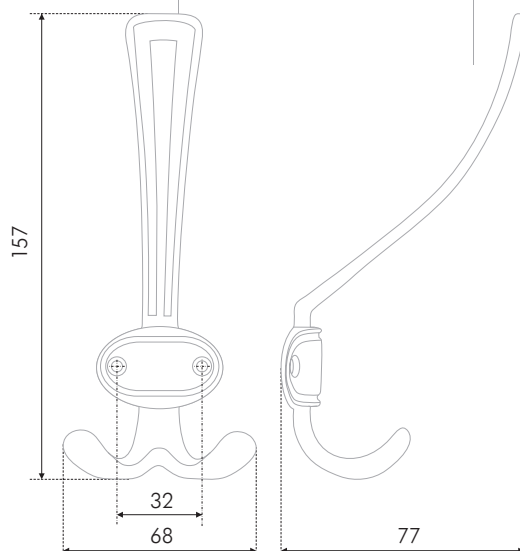

LORD

K306

Статный трёхрожковый крючок LORD безукоризненно сочетается с классическими и неоклассическими интерьерами. Модель, оправдывая своё название, объединяет черты английского стиля — аристократичную сдержанность, безупречный вкус и высокое качество материалов. Благодаря основательной форме на этот крючок можно повесить тяжелые вещи, например, верхнюю одежду и сумки. LORD идеально подходит для прихожих.

LORD statuary, three-horn needle ideally fits classical and neoclassical interiors. The model, justifying its name, combines English style marks: aristocratic reserve, distinguished taste and materials high quality. Thanks to a solid shape you can hang heavy things, for example, overclothes and bags. LORD ideally fits halls.

Тип крючка Type of hooks	Артикул Article	Максимальная нагрузка, кг Maximum load capacity	Вес, г Weight	Цвет Color
Трёхрожковый крючок / Three-horn hook	K306AB.2	15	135	Старинная латунь / Antique brass
	K306ABL.2	15	135	Старинный чёрный / Antique black
	K306BAZ.2	15	135	Чернёный старинный цинк / Black antique zinc