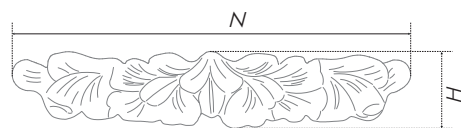

N	L	H	D	L	H	D
128	138	29	26	30	24	26

Тип ручки Type of handle	Артикул Article	Вес Weight	Цвет Color
Ручка-кнопка Handle-knob	RC510MAB.1 RC510AP.1	46 46	Матовая старинная латунь / Matt antique brass Старинное олово / Antique pewter
Ручка-скоба Handle-brace	RS510MAB.1/128 RS510AP.1/128	117 117	

* Произведено в Италии