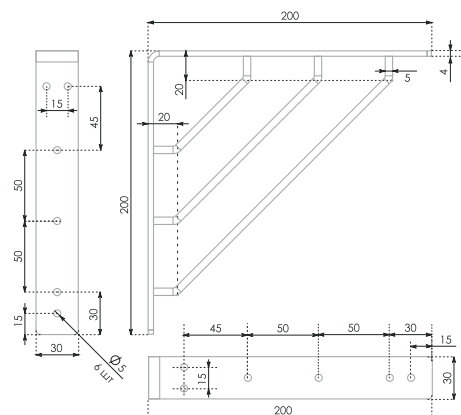

*не указанные передельные отклонения h14