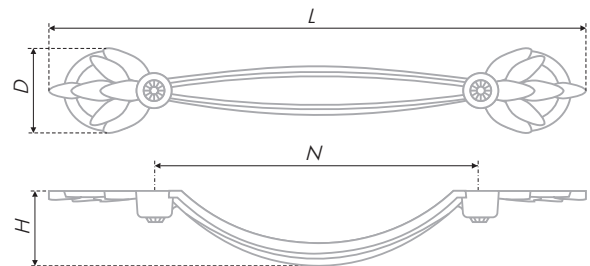

Dressers and bedside tables, narrow drawers and delicate fronts dream about RS418 thin brace with flower pattern. A fancy handle with the delicate crystal incrustation will fit creative furniture, interiors with a twist and will become an independent decorative accent.