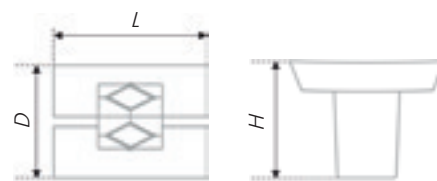

Лаконичные природные формы и солнечная палитра объединились в фурнитурной паре RS401 и RC401. Ручки выполнены в красивых латунных и бронзовых оттенках с притягательной фактурой. Европейская старинная латунь даёт отблески густого заката на спокойной глади озера в безветренную погоду, а брашированная старинная бронза напоминает ценную породу дерева. Фурнитурная пара найдёт своё применение в интерьерах, где приветствуется использование природных материалов или качественных реплик — это, в первую очередь, лофт и эко-стиль.

Laconic natural forms and sunny color array are combined in a fitting pair of RS401 and RC401. The handles are made in beautiful brass and bronze tones with attractive texture. A fitting pair will find its application in the interiors, where the use of natural materials and qualitative replications is encouraged. That's, first of all, loft and eco-style.