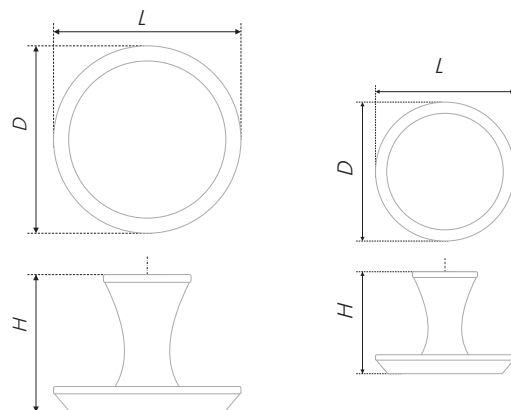

A couple of ergonomic buttons in Scandinavian style, UTA and UTA mini are the buttons identical to each other, there is only one difference between them: RC 305 is designated for large massive fronts – its cap diameter size amounts to 40 mm. RC306 will fit bed-side tables and cabinets small fronts, its diameter is only 30 mm. Both models have an accurate shape, which is pleasant to handle, and which is pleasant to look at.