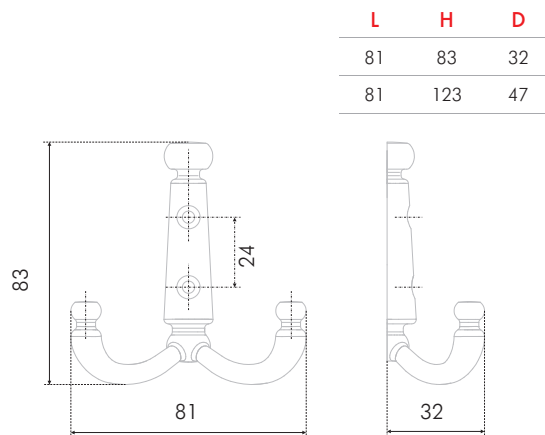

Когда говорят, что классика вечна, имеют ввиду итальянский колониальный стиль, впитавший в себя сюжеты архитектуры древнего Рима и Эллады. Трёх- и двухрожковые крючки DOLCE созданы именно в этой стилистике в самом сердце Италии руками искусных мастеров, бережно хранящих и передающих традиции. Хотите окунуться в роскошный мир древней Греции и почувствовать себя настоящим небожителем с Олимпа — выбирайте лицевую фурнитуру колониальной коллекции la Famiglia!

When the one says that the classics is everlasting, he or she means Italian colonial style, which has soaked the plots of Ancient Rome and Hellas architecture. Three and two-horn hooks DOLCE are created exactly according to this stylistics in the heart of Italy by hands of the skilled craftsmen, keeping the traditions carefully and transferring them. If you wish to dip into luxuriant world of Ancient Greece and feel yourself a real celestial from Olympus, then you shall choose decorative fitting of the colonial collection la Famiglia! Made in ITALY.

Тип крючка Type of hooks	Артикул Article	Максимальная нагрузка, кг Maximum load capacity	Вес, г Weight	Цвет Color	
Двухрожковый крючок / Two-horn hook	K250MAV.6	15	76	Матовая старинная латунь / Matt antique brass	
	K250AP.6	15	76		
	K250AC.6	15	76		
Трёхрожковый крючок / Three-horn hook	K350MAV.6	15	109	Старинная медь / Antique copper	
	K350AP.6	15	109		
	K350AC.6	15	109		Старинное олово / Antique pewter