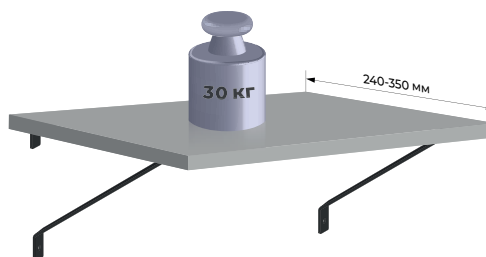

Рекомендации по глубине /

Depth recommendations