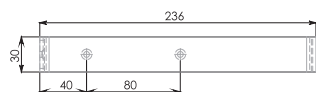

Рекомендации по глубине /

Depth recommendations