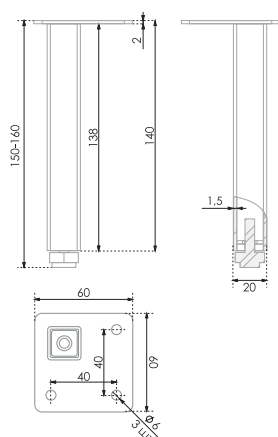

STATUS

N334

РЕГУЛИРОВКА ПО ВЫСОТЕ 15 мм

Простая, лаконичная, функциональная опора для мебели малых форм, выполненная из прочной стали в стойком полимерно-порошковом покрытии, выдерживает нагрузку до 30 кг, имеет возможность регулировки по высоте в границах 15 мм. Высокая антикоррозийная устойчивость покрытия и качественная шлифовка сварных швов гарантируют эстетичность на протяжении всего срока службы мебели. STATUS N334 придаст особый статус и эффект стройности мебели в стиле Лофт, Гранж и Минимализм.

Simple, laconic, functional leg for small furniture, made of durable steel in a firm polymer-powder coating, withstands the load up to 30 kg, has the ability to adjust the height in the range of 15 mm. High resistance to corrosion of the coating and quality grinding of welds guarantee aesthetics throughout the service life of the furniture. STATUS N334 will give a special status and harmony to Loft, Grunge and Minimalist furniture.

Тип опоры Type of support	Артикул Article	Максимальная нагрузка на одну опору, кг Maximum load per support	Вес, г Weight	Цвет Color
Мебельная опора / Furniture support	N334BL.2/150	30	180	Матовый чёрный / Matt black
	N334W.2/150	30	180	Белый / White
	N334GR.2/150	30	180	Серый / Grey