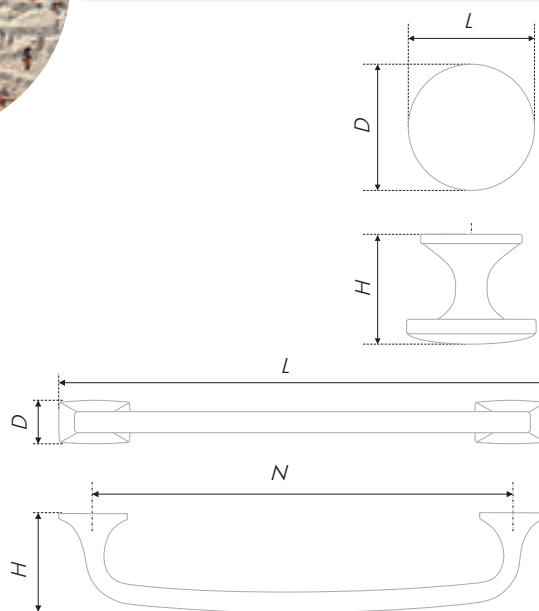

Cold Scandinavian design simplicity may be elegant. EDDA brace and button fitting set is its proof. Precise, geometric forms in a severe monochrome smoothly transform into graceful legs, making minimalistic handles severe character softer. The couple may impress with its functionality and ergonomics: the brace has optimal capture height and width, and the button round foundation lays into fingers easily and comfortably.