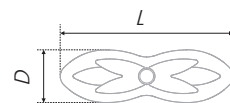

The fittings pair VITA is created according to the aesthetics of Tuscan classics. It seems, that the models represent frozen bloomed magnolia petals, and the brace itself reminds a twig of a loosely-spreading Southern tree. The model will decorate the fronts of the furniture of wide range of classical and modern styles: Art Nouveau, Retro, Eco-Style, Boho and Eclectics.