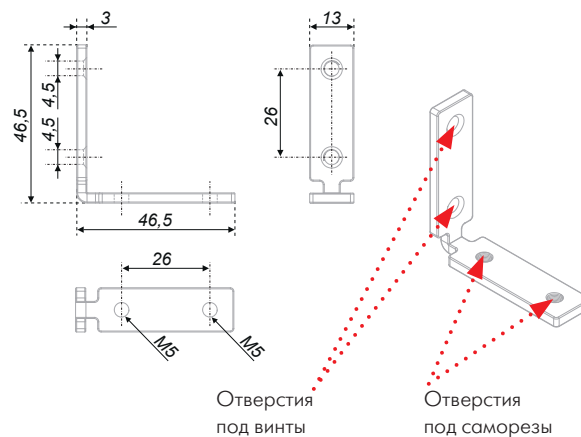

КРЕПЁЖ ДЛЯ ПРОФИЛЯ
К БОКОВОЙ СТЕНКЕ КОРПУСА
RPK001

код / code	
RPK001	287

В комплект входят винты M5*6 — 2 шт.