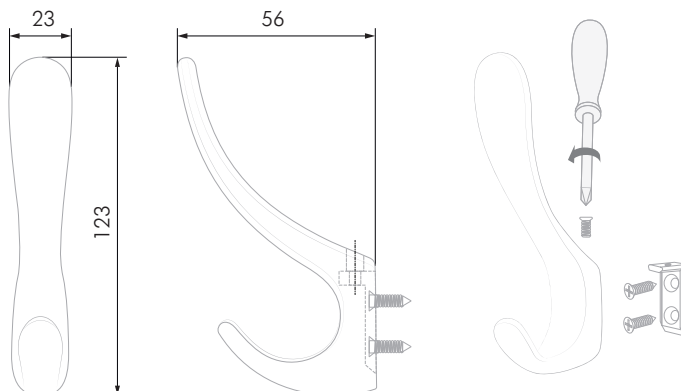

Ясный дизайн и абсолютная эргономика для скандинавских и неоклассических сюжетов. Крючок OLA обтекаемой формы сконцентрирован на главном для максимальной продуктивности и удобства ежедневного использования. Скрытое крепление на специальную внутреннюю планку, с которой крючок «связывается на веки» дополнительным винтом, добавляет эстетики без видимого крепежа.

Clear design and absolute ergonomics for Scandinavian and neoclassical subjects. OLA's streamlined hook concentrates on the essentials for maximum productivity and ease of daily use. Concealed attachment to a special interior bar, to which the hook «binds forever» with an additional screw, adds aesthetics without visible fasteners.

Тип крючка Type of hooks	Артикул Article	Максимальная нагрузка, кг Maximum load capacity	Вес, г Weight	Цвет Color
Двухрожковый крючок / Two-horn hook	K205BL.9	10	137	Матовый черный / Matt black
	K205CP.9	10	137	Хром полированный / Chrome polished
	K205BSN.9	10	137	Атласный сатиновый никель / Brushed satin nickel
	K205MDN.9	10	137	Матовый тёмный никель/ Matt dark nickel