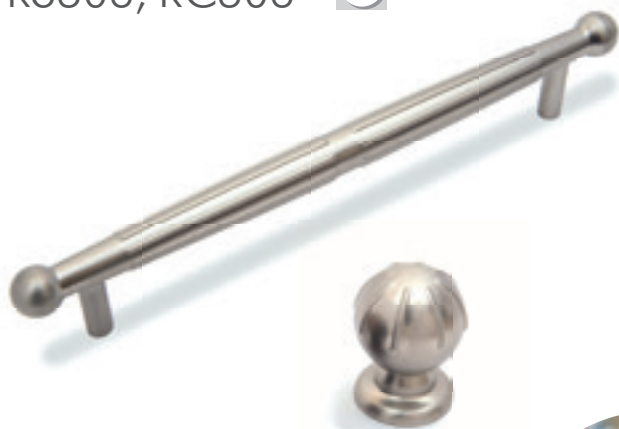

TILDA

RS308, RC308