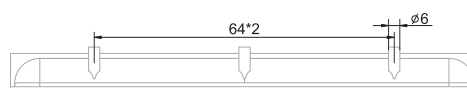

EVA is a recessed end-type handle; this model reduces the front fittings to a minimum and draws attention to what's important: the ergonomics and style. Like the little black dress, it goes well with anything and looks appropriate in any product: be it a kitchen set, a functional drawer unit in the bathroom or a modern dresser in the living room. Fans of total comfort are recommended to combine the EVA with GOLA BALANCE handles.