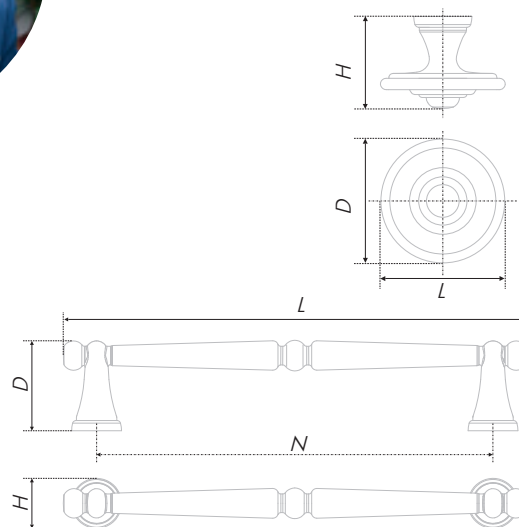

Ручки DOLCE, несмотря на принадлежность к стилю итальянской колониальной классики, будут уместны как на дворцовом гарнитуре, так и на тумбочке в компактной прихожей. Дизайн скобы отчётливо напоминает античные балюстрады, обрамляющие лестничные марши и террасы строений древнего Рима, а кнопка будто бы создана из глины на гончарном круге. DOLCE отвечает принципам базового интерьерного дресс-кода. Как бы ни менялись тренды, какие бы формы и оттенки не назначались «самыми-самыми», классика на все времена остаётся в фаворе и служит маркером хорошего вкуса.

Notwithstanding the appurtenance to the Italian colonial classics style, the handles DOLCE will be appropriate for both palatial furniture set and a small cabinet in a compact entrance hall. The brace design clearly reminds antique balustrades, and it seems like the knob has been made from clay by means of a pottery wheel.