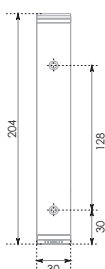

** Рекомендованная длина при желании установить полку без обката торцов.