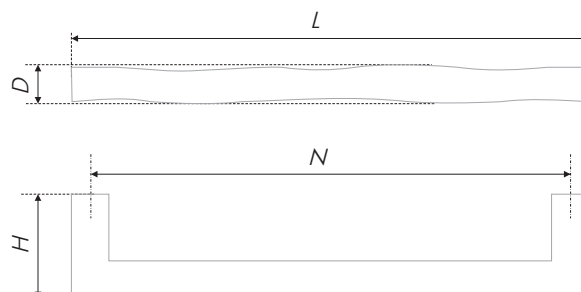

ArtAQUA RS280 – элегантная ручка для мебели в современном стиле. Особый шарм модели придаёт необычная поверхность, напоминающая слегка взволнованную гладь воды. На данную ручку, как и на воду, можно смотреть бесконечно, она так и манит прикоснуться к себе. ArtAQUA в чёрном исполнении может стать заметным штрихом мебели холодных оттенков с матовыми или глянцевыми фасадами.

ArtAQUA RS280 is an elegant handle for the furniture in contemporary style. The thing which gives this model special charm is an unusual surface reminding slightly excited water surface. You can look at this handle continuously the same as at the water, and it looks like its surface invites to touch it. ArtAQUA in black can become a noticeable mark of the furniture of chilly colors, mat and grazed fronts.