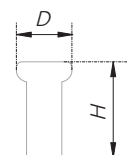

VERTICAL

PORT

RS066

Удлиненная ручка-скоба с Т-образным корпусом отличается гладкими и чёткими линиями на протяжении всей зоны захвата. Благодаря строгому прямому дизайну и разнообразным цветовым решениям, PORT RS066 подойдет к сдержанной и деловой мебели неоклассических, скандинавских и лофтовых интерьеров. Ручка гармонично впишется на фасады под бетон, натуральное дерево, на матовые покрытия и жёные фактуры под шпон или пластиковые плиты.

The elongated T-shaped pull handle features smooth and clean lines throughout the entire grip area. With its austere, straightforward design and a variety of colors, the PORT RS066 suits the understated and formal furniture of neoclassical, Scandinavian and loft interiors. The handle will fit harmoniously on concrete, natural wood, matte and burnt veneer textures or plastic panels.

N	L	H	D
128	148	19	11
192	211	19	11
320	340	19	11
960	1000	19	11