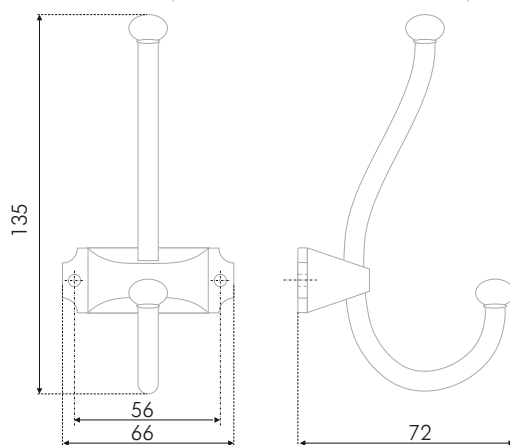

The hook KARL is a true adherent of huggle philosophy and calls to remove everything unnecessary with all its appearance, roll in a soft rug and breath in the flavor of hot tea. Curved lines and retro motives of the model don't just stir, they definitely warm up the soul. KARL is a focus of comfort, reliability and coziness, as the huggle philosophy itself. The model's design is as advantageous, that it immediately gained success among the admirers of Scandinavian and neoclassical styles. It isn't surprising, because the hook looks perfect on the furniture and combines with wide array of braces and knobs of this style. The model comes in a set with self-tapping screws of a similar color.

Тип крючка Type of hooks	Артикул Article	Максимальная нагрузка, кг Maximum load capacity	Вес, г Weight	Цвет Color
Двухрожковый крючок / Two-horn hook	K215CP.8	15	111	Хром полированный / Chrome polished
	K215BAZ.8	15	111	Чёрный старинный цинк / Black antique zinc
	K215BSN.8	15	111	Атласный сатиновый никель / Brushed satin nickel
	K215BL.8	15	111	Матовый черный / Matt black