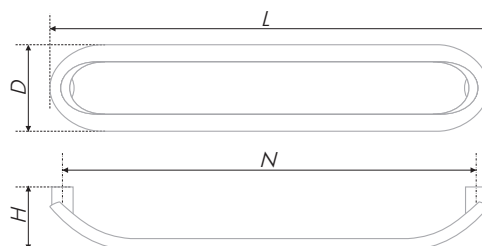

Пожалуй, скобу более невесомого дизайна, чем OPA сложно себе и представить. Стильная и изящная ручка удачно ляжет на любой глянцевый или матовый мебельный фасад без фрезеровки и фактурной проработки. Родственные OPA стили — минимализм, футуризм, контемпорари и хай-тек. Оригинальная и лаконичная модель подарит лёгкость интерьеру и сделает мебель удобной.

It's hard to imagine a more weightless design than the OPA. Stylish and graceful handle successfully fits on any glossy or matte furniture facade without milling and texture work. Related styles are minimalism, futurism, contemporaries and high-tech. Original and neat model will give lightness to the interior and make the furniture comfortable.