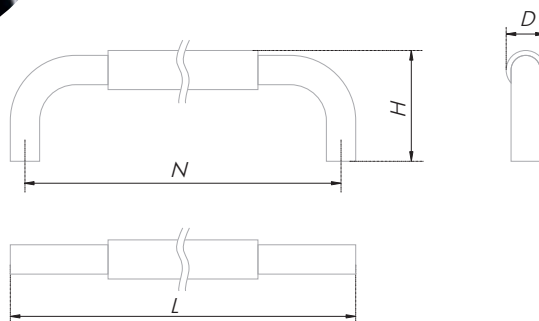

Ручка-новатор добавит энергии традиционным мебельным проектам. Скругленный корпус с утолщением в центральной части обеспечит удобный захват при открывании фасада, а сочетание цветов в оформлении ручки добавляет этой лаконичной скобе оригинальности. SLOT подойдёт для неоклассических и минималистичных интерьеров и для топового стиля «Лофт», отлично сработается с рельефными фасадами, фактурами бетона, камня или металла.

The innovative handle will add energy to traditional furniture projects. The rounded body with a thicker central part provides a comfortable grip when opening the fronts, and the combination of colors adds originality to this laconic handle. SLOT is suitable for neoclassical and minimalist interiors and for the high-class Loft style, it will work perfectly with relief fronts, concrete, stone or metal textures.