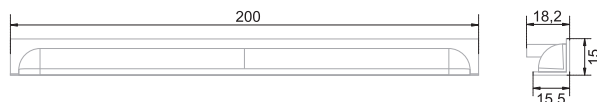

EVA is a recessed end-type handle; this model reduces the front fittings to a minimum and draws attention to what's important: the ergonomics and style. Like the little black dress, it goes well with anything and looks appropriate in any product: be it a kitchen set, a functional drawer unit in the bathroom or a modern dresser in the living room. Fans of total comfort are recommended to combine the EVA with GOLA BALANCE handles.