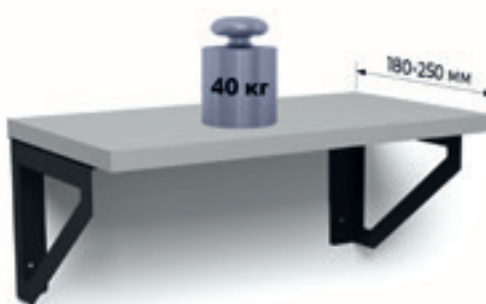

Рекомендации по глубине /

Depth recommendations