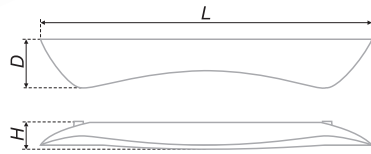

RS253

Al

код / code

G

L

H

D

RS253CP.1/160

45

196

18

25