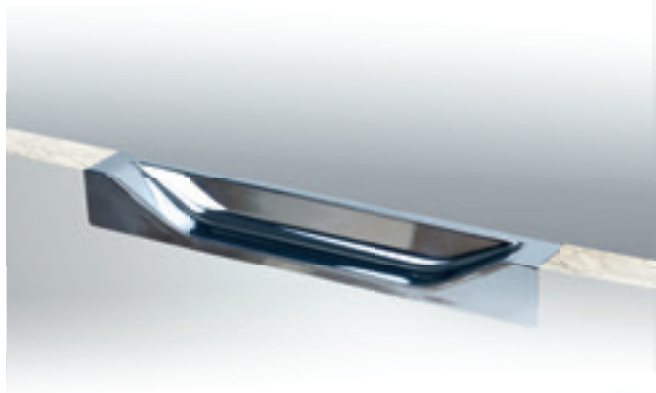

ADAM

RT021

ADAM – торцевая модель, с которой начинается стиль в мебели. Врезная форма с выверенной глубиной и плавными линиями создана для потребителей с хорошим вкусом. ADAM практически не виден на фасаде, но придает ему завершенность, а в сочетании с профилем GOLA BALANCE позволит возвести удобство любого гарнитура в абсолют.

ADAM is an end-type model which serves as the starting point for the style in furniture. Its recessed design with a well-defined depth and smooth lines is intended for discerning consumers. ADAM is practically invisible on the facade, but it gives it completeness, and combining it with the GOLA BALANCE profile will make the convenience of any furniture suite absolute.

Размер	L	H	D
160	159	20	17

Тип ручки Type of handle	Артикул Article	Вес Weight	Цвет Color
Торцевая ручка Edge handle	RT021CP.1/000/160	102	Хром полированный / Chrome polished
	RT021SC.1/000/160	102	
	RT021BL.1/000/160	102	Сатиновый хром / Satin chrome
	RT021W.1/000/160	102	Матовый чёрный / Matt Black
	RT021GR.1/000/160	102	Серый / Grey Белый / White