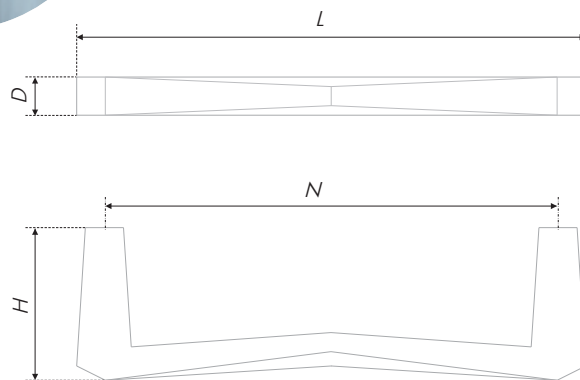

A brace, which seems to be an illusion, a brace with decorative fissure, it may disappoint you with its difficult form, from one line of sight it may seem straight and severe, but when you come closer, you reveal a V-shaped angle, looking like a breach. The handle front part has a complex shadowgraph, which draws an eye for a long time. STAR is a stylish geometric pattern with glaze overflow of edges in modern coverings.