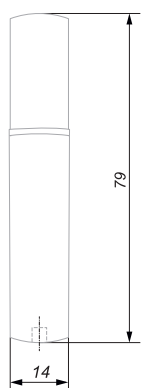

Крючок SINUS в виде острого угла с предсказуемым тригонометрическим названием является ярким представителем минимализма. В нём продумано всё — от формы и покрытия до конструктива. Модель имеет скрытое крепление, дополнительно фиксируется к планке для надёжного положения в условиях интенсивной эксплуатации.

The SINUS hook in the form of an acute angle with a obvious trigonometric name is a striking representative of minimalism. Everything has been thought out - from the shape and coating to the design. The model has a concealed attachment, additionally fixed to the bar for a firm position in conditions of intensive use.

Тип крючка Type of hooks	Артикул Article	Максимальная нагрузка, кг Maximum load capacity	Вес, г Weight	Цвет Color
Однорожковый крючок / Single-arm hook	K106BL.13	10	80	Матовый черный / Matt black
	K106CP.13	10	80	Хром полированный / Chrome polished
	K106BSN.13	10	80	Атласный сатиновый никель / Brushed satin nickel
	K106MDN.13	10	80	Матовый тёмный никель / Matt dark nickel