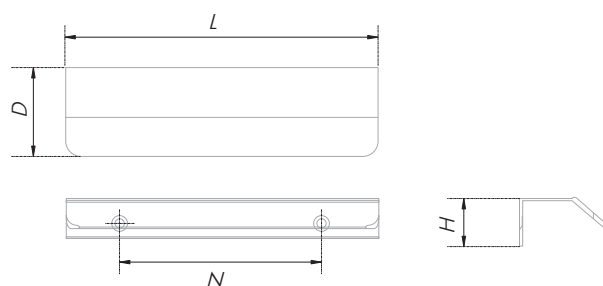

N	L	H	D
32	60	18	42
96	147	18	42

Тип ручки Type of handle	Артикул Article	Вес Weight	Цвет Color
Торцевая ручка Edge handle	RT013BL.1/32	21	Матовый чёрный / Matte black
	RT013BL.1/96	48	Матовый чёрный / Matte black
	RT013SC.1/32	21	Сатиновый хром / Satin chrome
	RT013SC.1/96	48	Сатиновый хром / Satin chrome
	RT013GR.1/32	21	Серый / Grey
	RT013GR.1/96	48	Серый / Grey
	RT013W.1/32	21	Белый / White
	RT013W.1/96	48	Белый / White
	RT013SG.1/32	21	Сатиновое золото / Satin gold
	RT013SG.1/96	48	Сатиновое золото / Satin gold