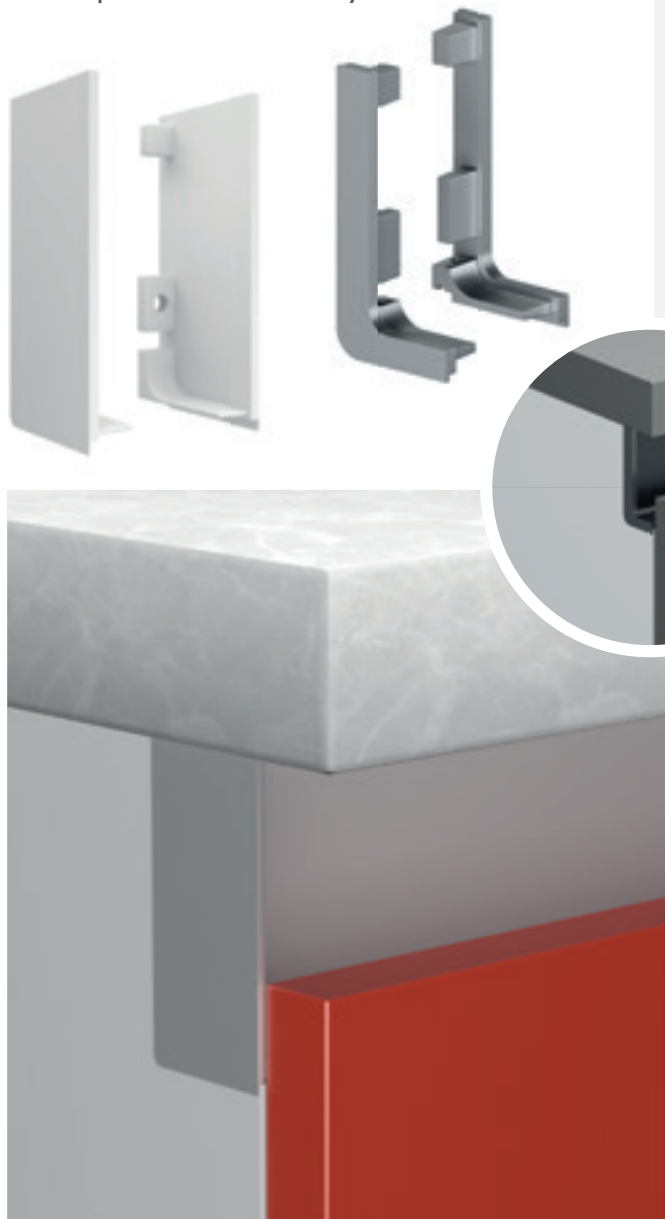

RZ051.01, RZ051.04

L-образные заглушки

Заглушки для L-образного профиля помогают сформировать эстетичный и безопасный срез на границе профиля GOLA BALANCE: RZ051.01 — по краям проекта, RZ051.04 — в зоне стыковки профиля с бытовой техникой или вертикальным модулем. Цвета заглушек совпадают с оттенками палитры GOLA BALANCE, что обеспечивает высокую эстетическую реализацию проекта GOLA BALANCE в стильных современных интерьерах, выполненных с ориентацией на лаконичный минимализм.

L-profile end caps help form an aesthetic and safe cut at the border of the GOLA BALANCE profile: RZ051.01 - at the edges, RZ051.04 - for the joint area with the household appliances or vertical module. Colors of caps match the shades of the palette GOLA BALANCE, which provides a high aesthetic GOLA BALANCE project implementation in stylish modern interiors, oriented toward laconic minimalism.