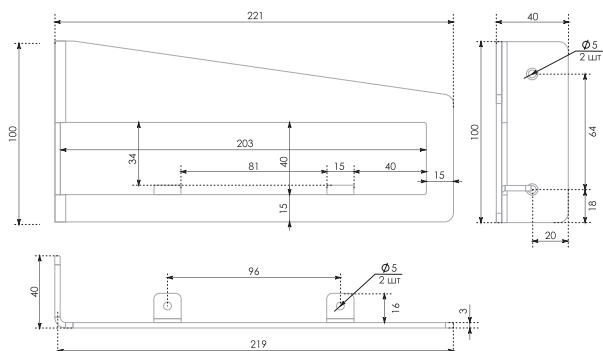

Рекомендации по глубине /

Depth recommendations