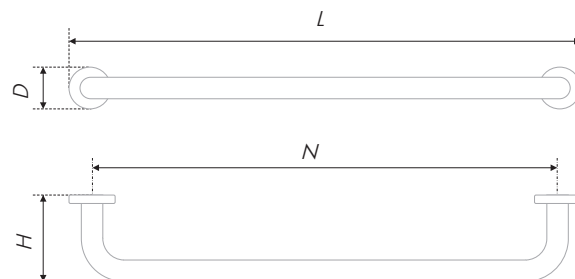

HYGGE handle is the embodiment of Scandinavian happiness with minimal amount of details and increased attention to functionality. The model is distinguished by its design elegance and simplicity. HYGGE cast streamline form integrates into a whole with the furniture set, making a complete, laconic image. Absence of edges and sharp transitions ensures daily use perfect ergonomics.