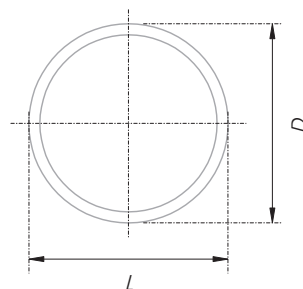

SFERA FACTURA RC523 имеет два варианта цветового воплощения: «Розовое шампанское» и «Серый». Основа и белоснежная вставка — из цинк-алюминиевого сплава с высокими характеристиками надёжности и износостойкости. Внушительный диаметр ручки позволяет использовать её как самостоятельную фурнитуру на габаритных фасадах и крупных модулях. Ар-деко, Сканди, Мидсенчури или Минимализм... SFERA FACTURA станет акцентом интерьера, в котором всё – безупречно.

SFERA FACTURA RC523 has two color options: «Pink Champagne» and «Grey». The base and the snow-white insert are made of zinc-aluminum alloy with high reliability and durability characteristics. Impressive diameter of the handle allows using it as independent fittings on the large fronts and modules. Art deco, Scandinavian, Midcentury or Minimalism... SFERA FACTURA will be an accent of an interior where everything is perfect.