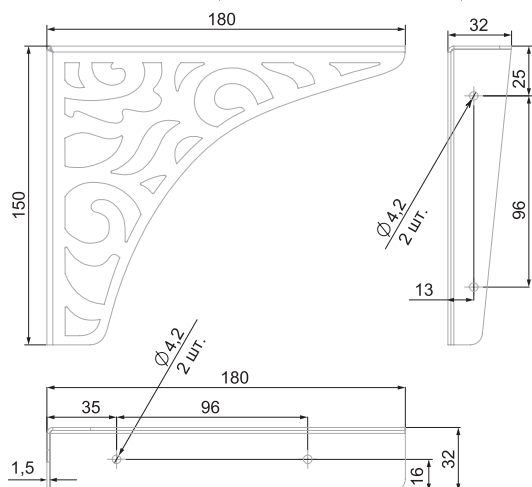

Тип полкодержателя Shelf holder	Артикул Article	Максимальная нагрузка на пару, кг Maximum load capacity	Вес, г Weight	Цвет Color
Полкодержатель / Shelf holder	P300BL.4	30	413	Матовый чёрный / Matt black
	P300W.4	30	413	Белый / White
	P300GR.4	30	413	Серый / Grey