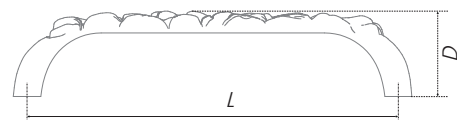

Фурнитурная пара GARDEN RS510, RC510 — изящный букет для мебели в стиле тосканской средиземноморской классики. Это концептуальная модель коллекции la Famiglia с тонкой проработкой деталей искусными мастерами Италии. Во главе композиции — королевский геральдический цветок ирис, украшающий флаг Флоренции уже более 750 лет. Пара из скобы и кнопки — отличный способ украсить классическую мебель и подчеркнуть классический стиль мебели.

GARDEN fittings pair RS510, RC510 is an elegant bouquet for furniture in the style of Tuscan Mediterranean classics. It is a conceptual model of la Famiglia collection with fine detailing by skilled Italian craftsmen. On top of the composition is the royal heraldic flower, the iris, which has been decorating the Florence flag for over 750 years. A pair of staple and button is a great way to decorate classic furniture and emphasize the classic style of furniture.