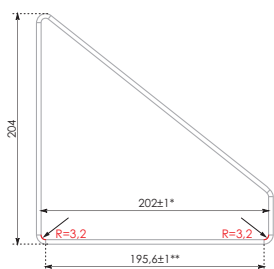

** Рекомендованная длина при желании установить полку без обката торцов.