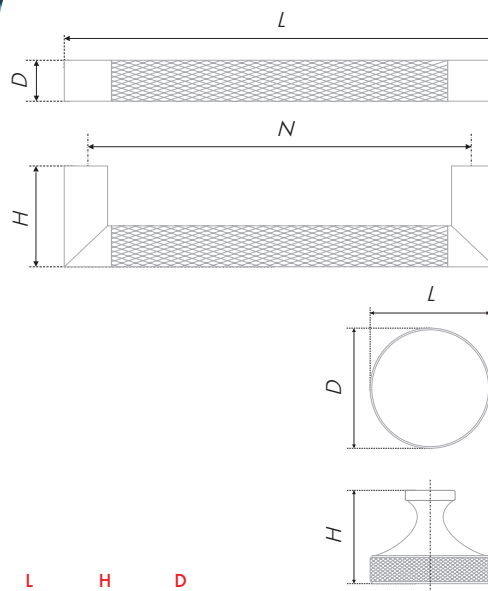

Feel the EROS! The tactile model with a bright personality of a bracket and button is interesting with its brutal presentation with a contrasting combination of smooth and relief surface. The EROS design emphasizes the aesthetics of industrial style and will fit perfectly into loft, urban, and high-tech headsets. For fans of compact shapes, there is a mini version of the RC287 button with a 31 mm head diameter. The EROS button can be added to the bracket or installed as stand-alone handle.