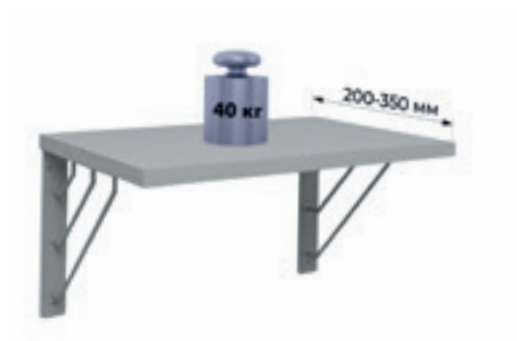

Рекомендации по глубине /

Depth recommendations