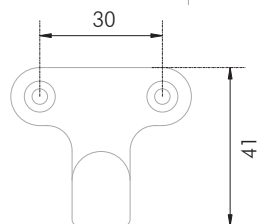

Однорожковый мебельный крючок прост и функционален, как всё гениальное. Стильная обтекаемая форма, монолитное исполнение и надёжное крепление позволяют использовать этот крючок как в дизайнерской мебели, так и в серийных проектах любого назначения: в детских и в ванных комнатах, в гардеробных и мастерских, в кухнях и в прихожих. Благодаря наличию цветовых вариантов, TWIN K120 может незаметно вписаться в интерьер или добавить ему нарочитой продуманной небрежности.

The single-arm furniture hook is as simple and functional as anything ingenious. The stylish, streamlined shape, the monolithic design and the secure mounting make this hook suitable for designer furniture as well as for series projects of any purpose: in children's rooms and bathrooms, in dressing rooms and workplaces, in kitchens and hallways. With the color options available, the TWIN K120 can inconspicuously match an interior or add a deliberate carelessness to it.

Тип крючка Type of hooks	Артикул Article	Максимальная нагрузка, кг Maximum load capacity	Вес, г Weight	Цвет Color
Однорожковый крючок / Single-arm hook	K120CP.2	10	68	Хром полированный / Chrome polished
	K120BSN.2	10	68	Брашированный сатиновый никель / Brushed satin nickel
	K120BL.2	10	68	Матовый чёрный / Matt black
	K120W.2	10	68	Белый / White