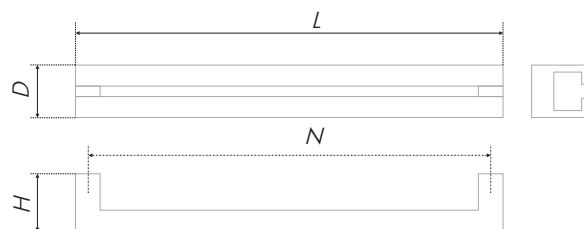

Geometric staple with a ephemeral line in the middle and solid legs. This handle is the austere predecessor of the RS283 OPA model for fronts with rectangular milling or no milling at all. Staple design is specifically tailored for interiors in the modern style, however, due to the white palette finishing will fit seamlessly into the concept of Scandinavian minimalism.