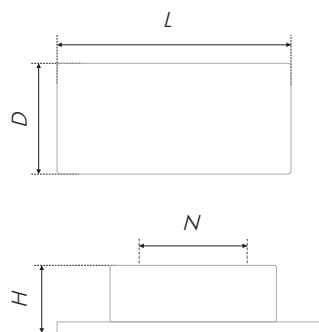

ПРАКТИК – модель нестандартного дизайна для смелых современных решений. Эта модель довольно крупная, с удобной для захвата площадкой выверенной толщины и основательной ножкой. Она придётся по вкусу творческим натурам, придаст динамику и характер мебели.

RS073 хорошо сочетается с гладкими, глянцевыми фасадами, с матовыми фасадами в контрастном чёрном покрытии.

PRAKTIK is an extraordinarily designed model for courageous modern solutions. This model is rather big, it has a platform of considered thickness, which is comfortable for handling, and substantial leg. It will suit the taste of imaginative natures, it will assign dynamics and character to the furniture.

RS073 goes well with smooth, glazed fronts, with matt fronts in contrast black covering.