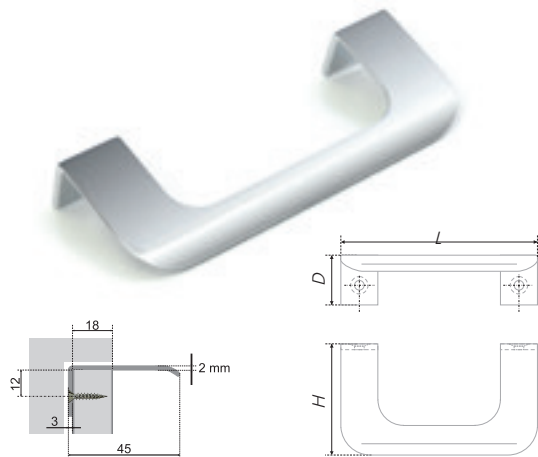

DANTE
RT006

код / code	G	L	H	D
RT006CP.1/96	67	116	45	20
RT006CP.1/128	83	153	45	20
RT006SC.1/96	67	116	45	20
RT006SC.1/128	83	153	45	20