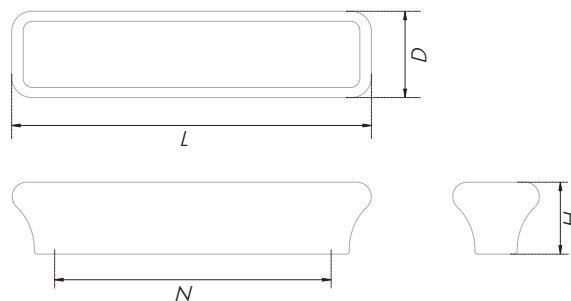

These fun bracket handles of delicate hues look a lot like fruity chewing gums! The base of the handle is made of durable zinc-aluminum, while the soft and stylish attachments are made of food-safe silicone. Easy to clean, resistant to high temperature and UV radiation, these handles are made for children's spaces and easygoing interiors.