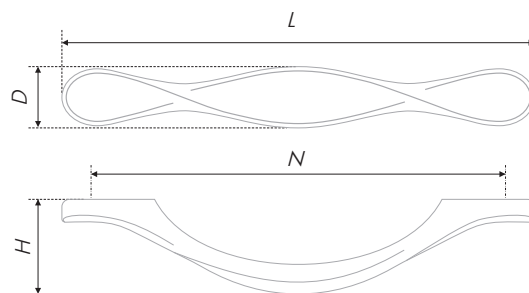

A distinctive decorative brace SILK is a light, airy image for the furniture in classics, neoclassic and Provence styles. The smooth design of distinguished handle reminds a whirled fiber of the airy silk. White enamel with the chrome-tanned silver edging will introduce a fresh hint to the design of contrast furniture sets or merge in a beautiful solo with white fronts. SILK will harmoniously combine with the decors of wooden textures of warm and cold tones, glazed ones or with patina.