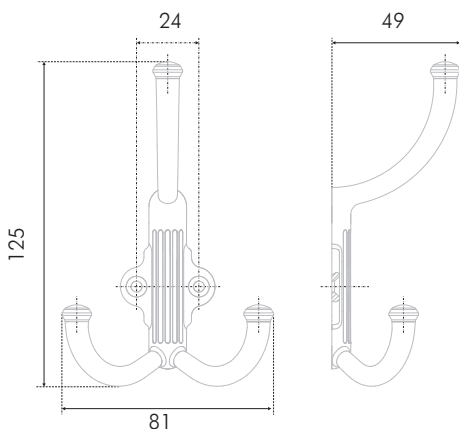

Two and three-horn hooks RIGATA, repeating the forms of majestic ancient columns, will help to complete a furniture project in luxuriant colonial style. The design with vertical facets and massive bearable load responds to the situation and time adequately. You can entrust the things, weighting up to 15 kg to the little Titans. The Italian colonial classics pays careful attention to the details, and the largest possible array of things is thought-out in the hooks RIGATA: from allegation to the number of facets and form of ferrules. Made in ITALY.

Тип крючка Type of hooks	Артикул Article	Максимальная нагрузка, кг Maximum load capacity	Вес, г Weight	Цвет Color
Двухрожковый крючок / Two-horn hook	K251MAB.6	15	66	Матовая старинная латунь / Matt antique brass
	K251AP.6	15	66	
	K251AC.6	15	66	
Трёхрожковый крючок / Three-horn hook	K351MAB.6	15	111	Старинное олово / Antique pewter
	K351AP.6	15	111	Старинная медь / Antique copper
	K351AC.6	15	111