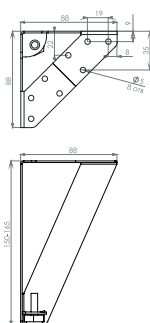

Тип опоры Type of support	Артикул Article	Максимальная нагрузка на одну опору, кг Maximum load per support	Вес, г Weight	Цвет Color
Мебельная опора / Furniture support	N333BL.2/100	30	117	Матовый чёрный / Matt black
	N333W.2/100	30	117	
	N333GR.2/100	30	117	Белый / White
	N333BL.2/150	30	181	
	N333W.2/150	30	181	
	N333GR.2/150	30	181	Серый / Grey
	N333BL.2/250	30	287	
	N333W.2/250	30	287	
N333GR.2/250	30	287