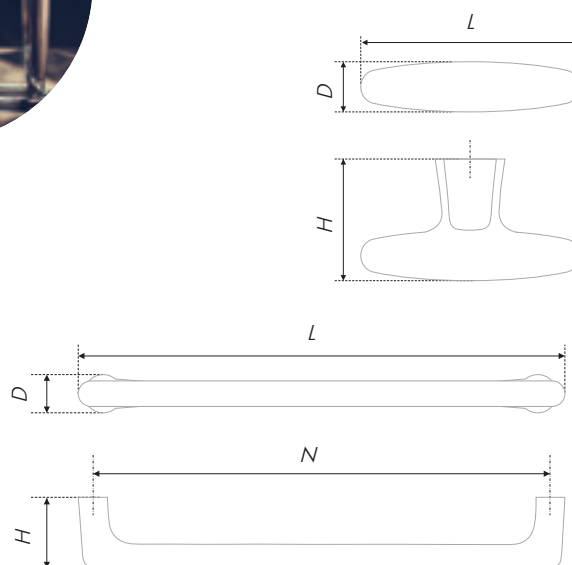

Прямая и безупречная, как истинный скандинавский воин, скоба OLAV и её функциональный напарник, увесистая кнопочка THOR. Этим ручкам под силу самые разные стилевые направления, они минималистичны, удобны в ладони, основательны и способны сочетаться с различными фурнитурными собратьями. При всей простоте силуэта тандем имеет мягкие скругленные линии в экстерьере, что позволяет им дополнять собой как лаконичные мебельные фасады, так и фасады с плавной фрезеровкой.

Straight and perfect as a true Scandinavian warrior, OLAV brace and its functional partner – an impressive THOR button. Various style direction are within the power of these handles, they are minimalistic, comfortable to hold in a palm, solid and able to mix well with various fittings. Notwithstanding its shape simplicity the set has rounded lines in exterior, which allows to supplement both laconic furniture fronts and fronts with smooth cutting.