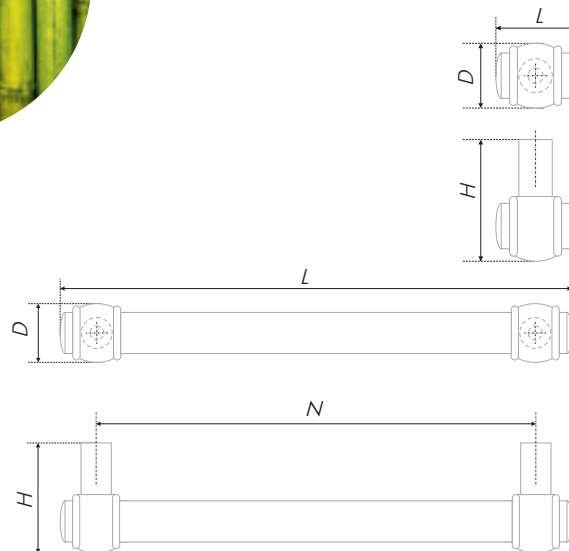

Pot rack is an indisputable leader of decorative fittings market. A BAMBOO is an indisputable leader of pot racks. A set of RR008 laconic handle-pot rack and RC019 handle-button will freely supplement modern classics or loft interior, and will be appropriate for classical fronts. Thanks to a wide range of dimensions: from a small button to a long pot rack – these handles may be mounted on the fronts and modules of any size, creating interior unique and complete image.