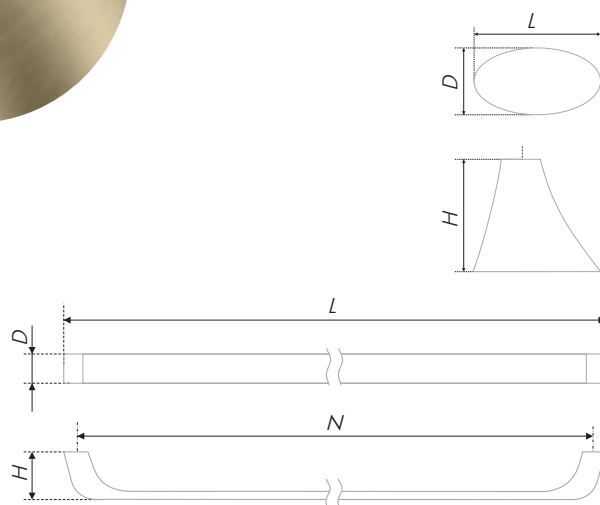

N	L	H	D			
160	176	27	12			
224	241	27	12			
320	337	30	12			
				L	H	D
				33	25	18

Тип ручки Type of handle	Артикул Article	Вес Weight	Цвет Color
Ручка-скоба Handle-brace	RS219BSN.4/160	106	Атласный сатиновый никель / Brushed satin nickel Сатиновое золото / Satin gold
	RS219BSN.4/224	142	
	RS219BSN.4/320	175	
	RS219SG.4/160	106	
	RS219SG.4/224	142	
	RS219SG.4/320	175	
Ручка-кнопка Handle-knob	RC219SG.4	50