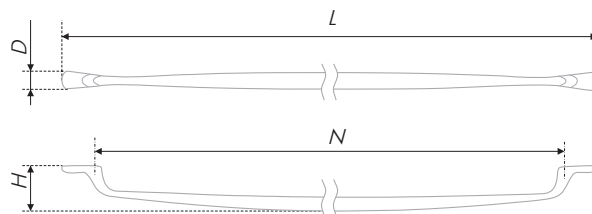

NEOLINE is a laconic model for spacious, wide pullout drawers. Thanks to the correct, distinguished shape the handle is comfortable at operation and universal in use. The calm color of Satin Nickel fits a huge range of furniture fronts. NEOLINE will smoothly complement minimalistic furniture at home and in the office.