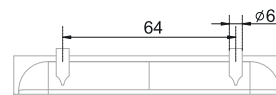

EVA is a recessed end-type handle; this model reduces the front fittings to a minimum and draws attention to what's important: the ergonomics and style. Like the little black dress, it goes well with anything and looks appropriate in any product: be it a kitchen set, a functional drawer unit in the bathroom or a modern dresser in the living room. Fans of total comfort are recommended to combine the EVA with GOLA BALANCE handles.